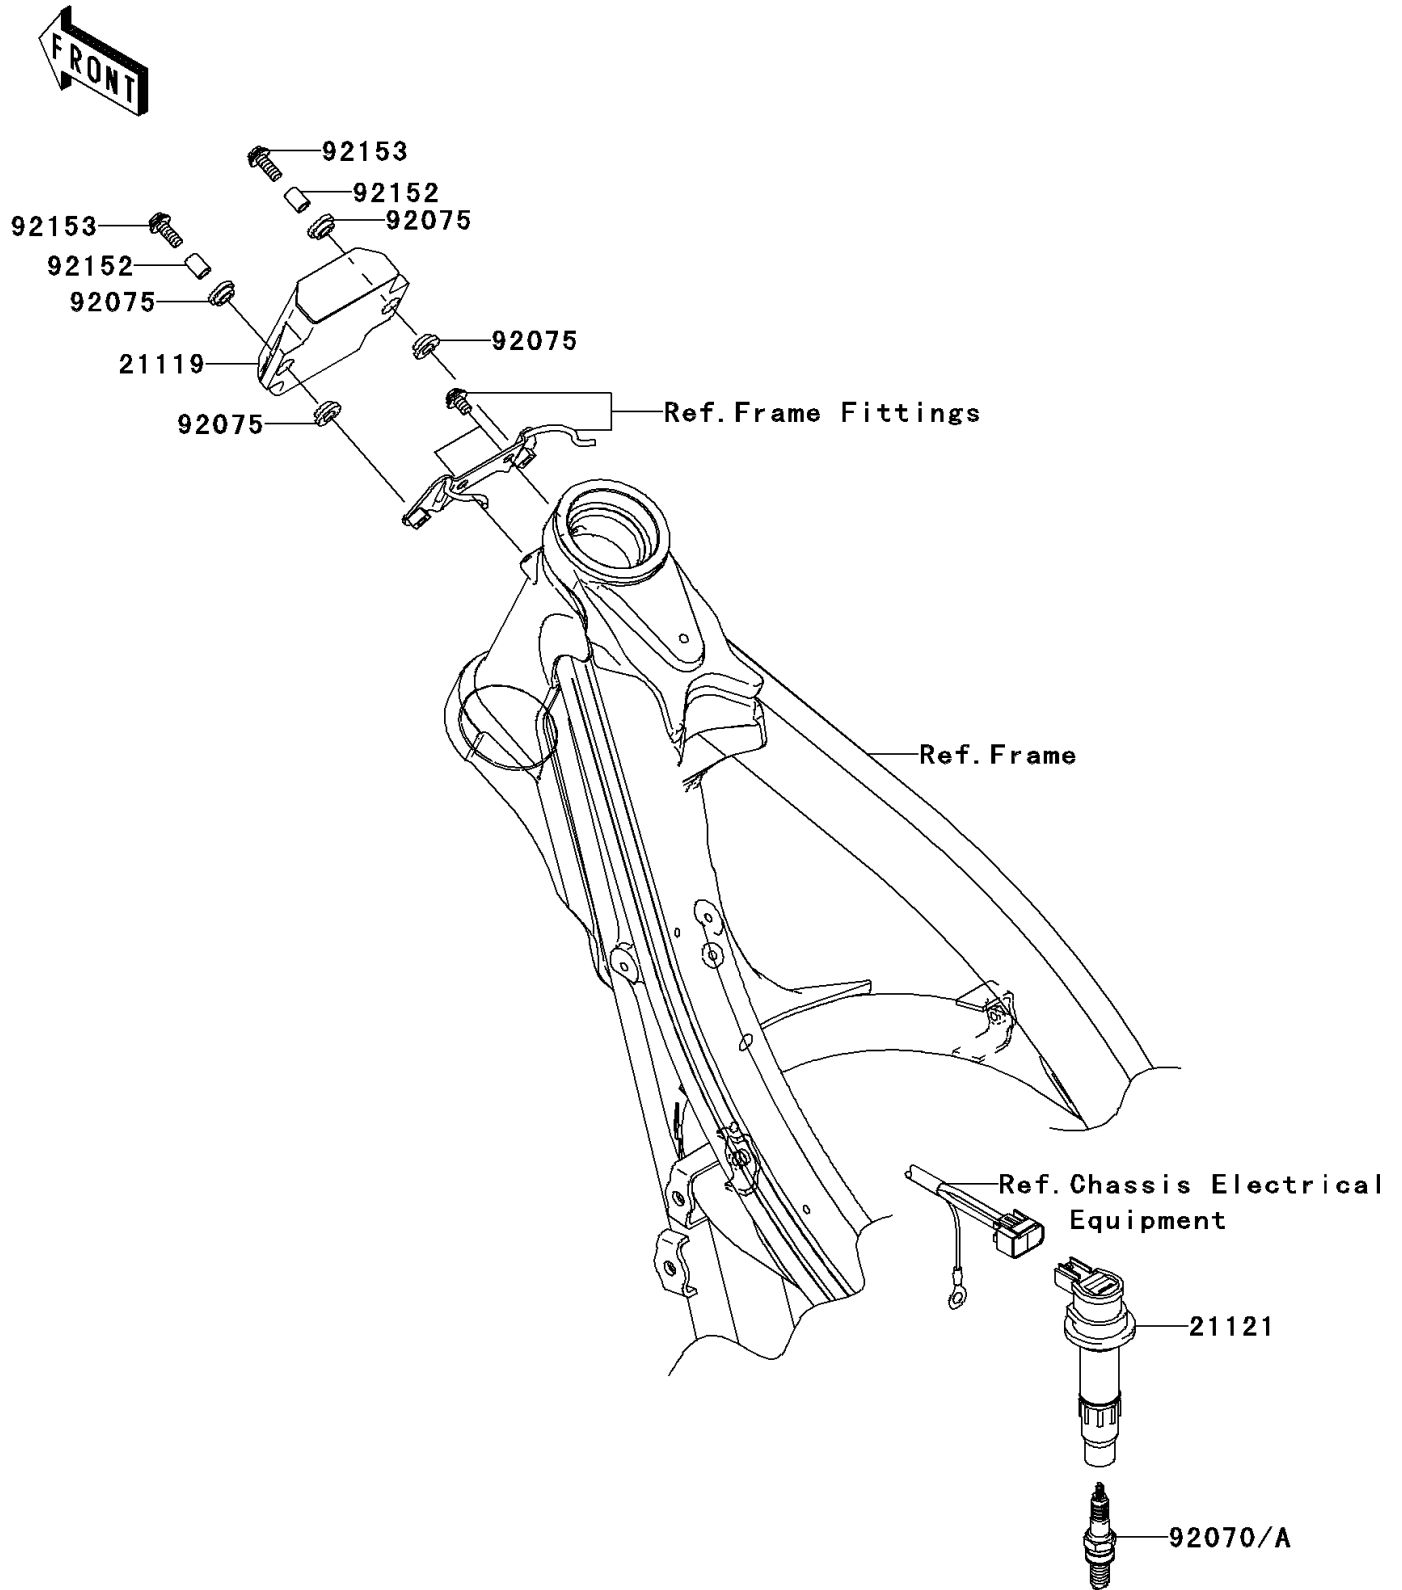

## 2008 KX™250F PARTS DIAGRAM

Ignition System

E1830

## 2008 KX™250F PARTS LIST

### Ignition System

ITEM NAME	PART NUMBER	QUANTITY
IGNITER (Ref # 21119)	21119-0083	1
COIL-IGNITION (Ref # 21121)	21121-0021	1
PLUG-SPARK,CR8E(NGK) (Ref # 92070)	92070-0019	1
PLUG-SPARK,CR9E(NGK) (Ref # 92070A)	92070-1266	1
DAMPER,8MM (Ref # 92075)	92075-1138	1
COLLAR,6.5X8.5X11.5 (Ref # 92152)	92152-0261	1
BOLT,6X20 (Ref # 92153)	92153-0626	1