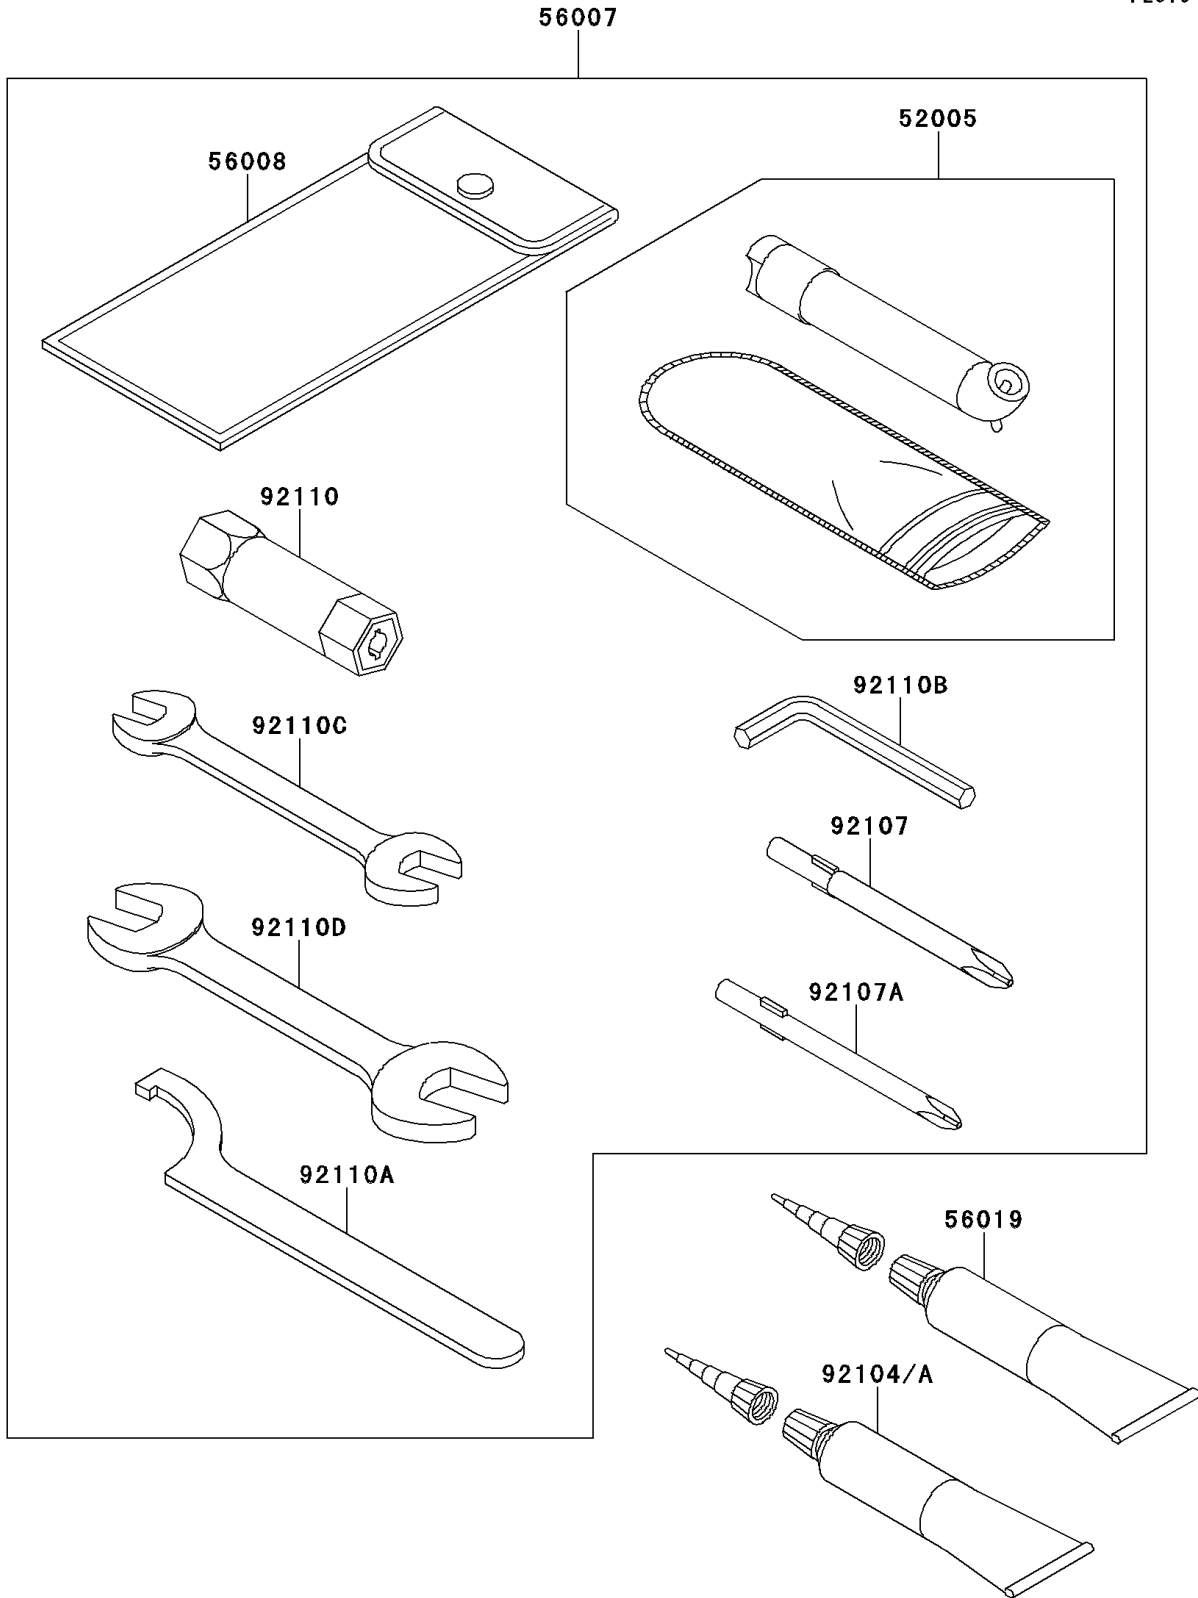

## 2012 Brute Force® 750 4x4i EPS PARTS DIAGRAM

Owner's Tools

F2810

## 2012 Brute Force® 750 4x4i EPS PARTS LIST

Owner's Tools

ITEM NAME	PART NUMBER	QUANTITY
GAUGE,AIR (Ref # 52005)	52005-1082	1
TOOL-KIT (Ref # 56007)	56007-0014	1
BAG,TOOL (Ref # 56008)	56008-1007	1
GASKET-LIQUID,TB1211,WHITE (Ref # 56019)	56019-120	1
GASKET-LIQUID,TB1211F,CLEAR (Ref # 92104)	92104-0004	1
GASKET-LIQUID,TB1216,GRAY (Ref # 92104A)	92104-1063	1
TOOL-DRIVER,#3PHILLIPS (Ref # 92107)	92107-005	1
TOOL-DRIVER,#2PHILLIPS (Ref # 92107A)	92107-1053	1
TOOL-WRENCH,BOX,16MM (Ref # 92110)	92110-1116	1
TOOL-WRENCH,HOOK (Ref # 92110A)	92110-1129	1
TOOL-WRENCH,ALLEN,3MM (Ref # 92110B)	92110-1140	1
TOOL-WRENCH,OPEN END,10X12 (Ref # 92110C)	92110-1152	1
TOOL-WRENCH,OPEN END,14X17 (Ref # 92110D)	92110-1153	1