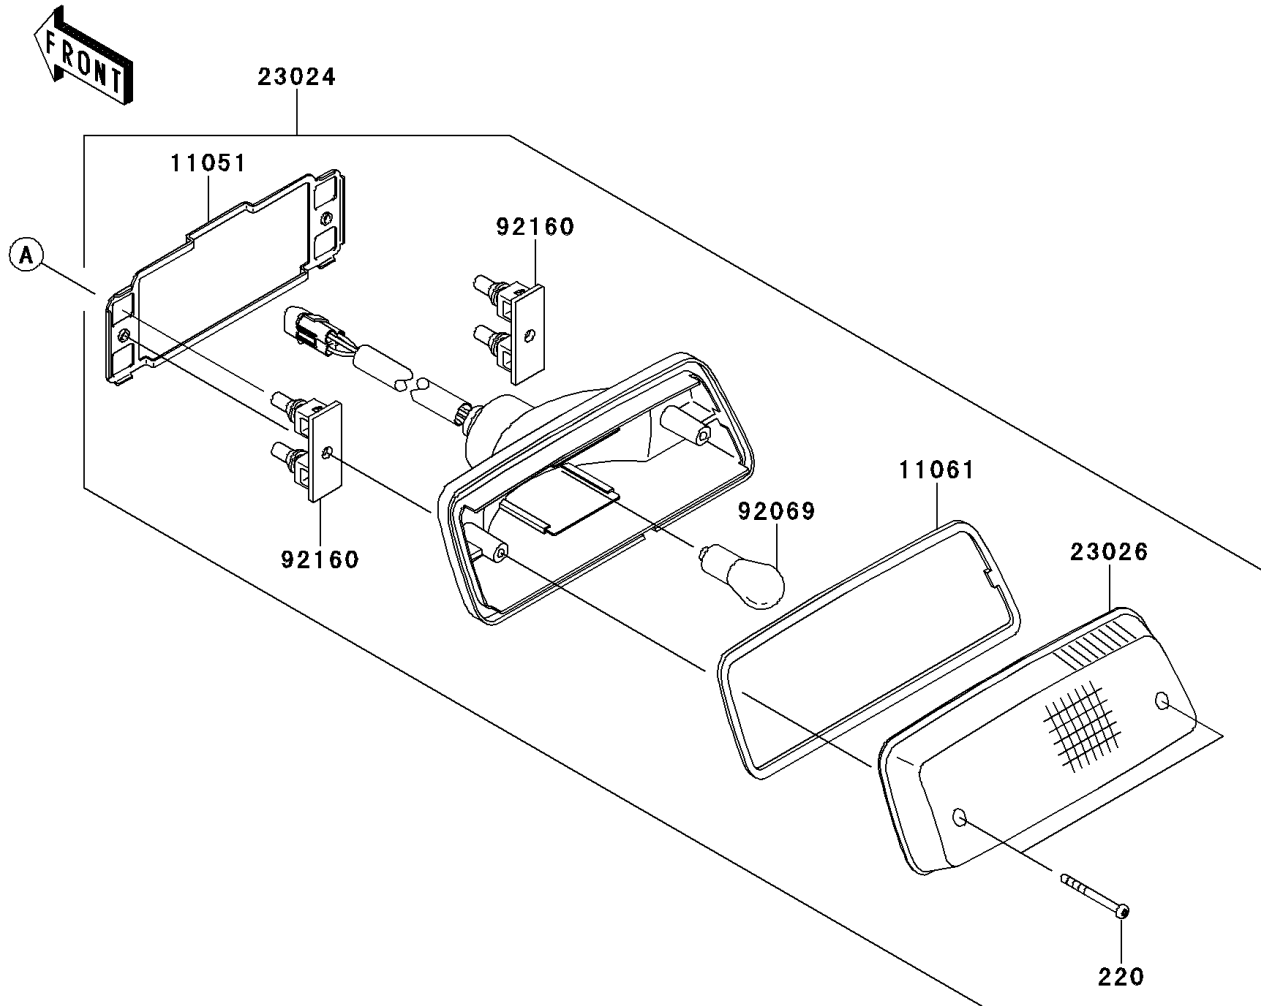

2012 Brute Force® 750 4x4i EPS PARTS DIAGRAM

Taillight(s)

F2720

2012 Brute Force® 750 4x4i EPS PARTS LIST

Taillight(s)

ITEM NAME	PART NUMBER	QUANTITY
SCREW-PAN-CROS,4X40 (Ref # 220)	220AA0440	1
BRACKET,TAIL LAMP (Ref # 11051)	11051-1870	1
GASKET,TAIL LAMP LENS (Ref # 11061)	11061-0055	1
LAMP-ASSY-TAIL (Ref # 23024)	23024-0302	1
LENS,TAIL LAMP (Ref # 23026)	23026-1230	1
BULB,12V 21/5W (Ref # 92069)	92069-063	1
DAMPER,TAIL LAMP (Ref # 92160)	92160-1053	1