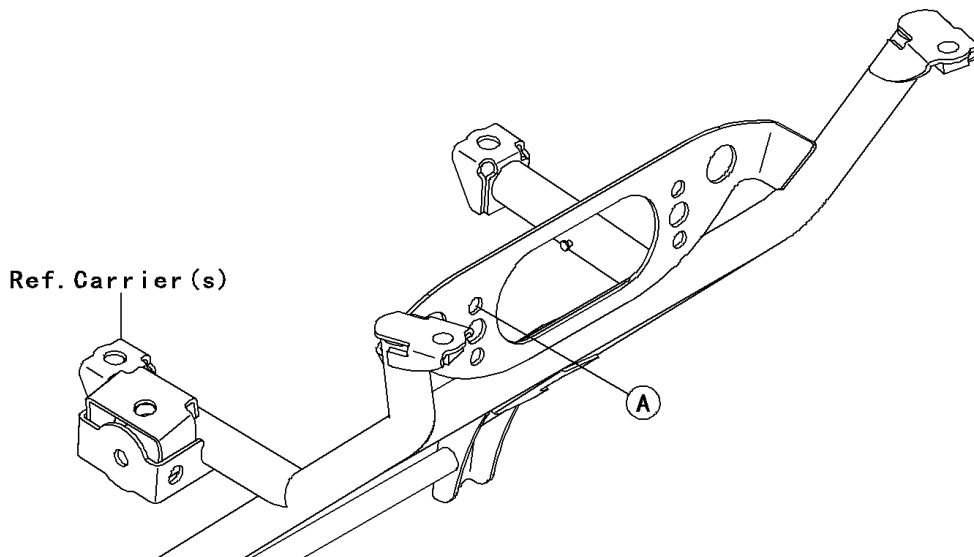

2012 Brute Force® 750 4x4i EPS PARTS DIAGRAM

Taillight(s)

F2720

2012 Brute Force® 750 4x4i EPS PARTS LIST

Taillight(s)

ITEM NAME	PART NUMBER	QUANTITY
SCREW-PAN-CROS,4X40 (Ref # 220)	220AA0440	1
BRACKET,TAIL LAMP (Ref # 11051)	11051-1870	1
GASKET,TAIL LAMP LENS (Ref # 11061)	11061-0055	1
LAMP-ASSY-TAIL (Ref # 23024)	23024-0302	1
LENS,TAIL LAMP (Ref # 23026)	23026-1230	1
BULB,12V 21/5W (Ref # 92069)	92069-063	1
DAMPER,TAIL LAMP (Ref # 92160)	92160-1053	1