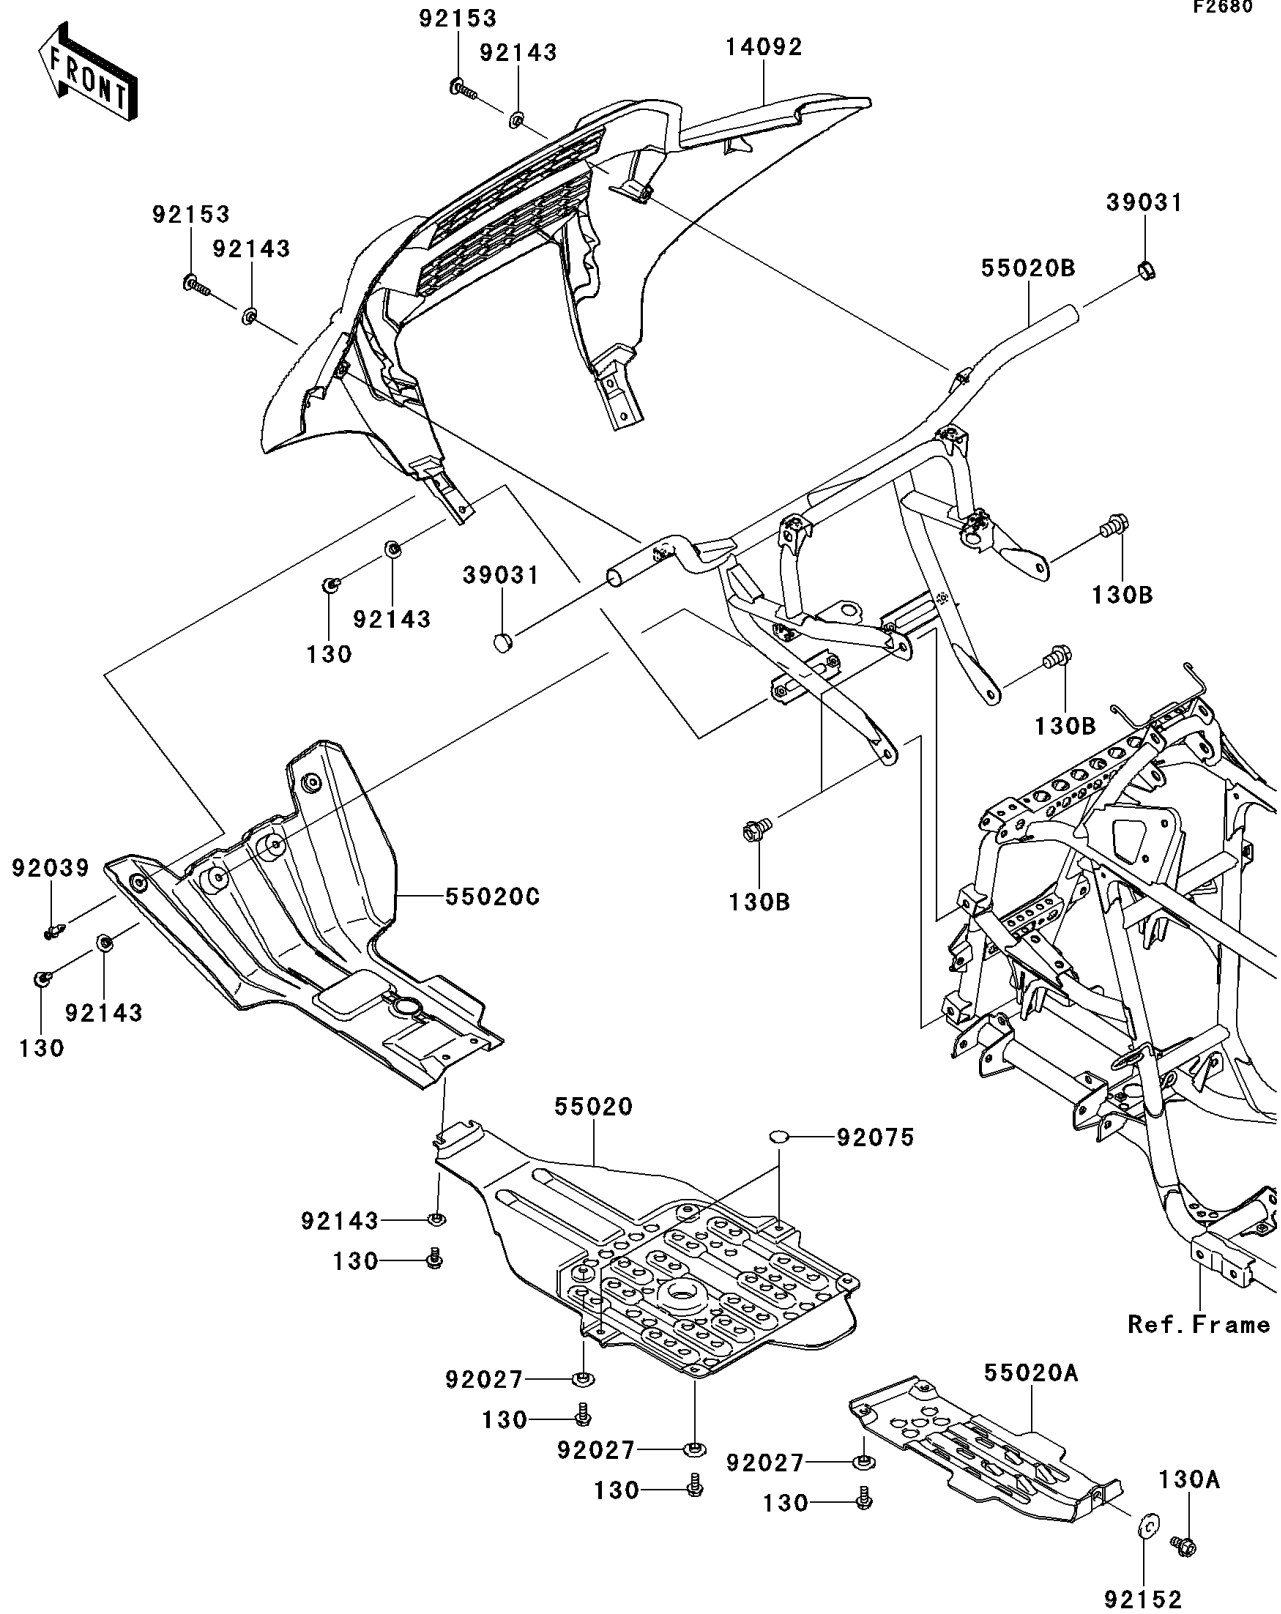

2012 Brute Force® 750 4x4i EPS PARTS DIAGRAM

Guard(s)

F2680

2012 Brute Force® 750 4x4i EPS PARTS LIST

Guard(s)

ITEM NAME	PART NUMBER	QUANTITY
BOLT-FLANGED,6X14 (Ref # 130)	130BA0614	1
BOLT-FLANGED,8X14 (Ref # 130A)	130BA0814	1
BOLT-FLANGED,10X16 (Ref # 130B)	130BB1016	1
COVER,BUMPER,F.BLACK (Ref # 14092)	14092-0188-6Z	1
CAP-END (Ref # 39031)	39031-0011	1
GUARD,ENGINE (Ref # 55020)	55020-0065	1
GUARD,REAR GEAR BOX (Ref # 55020A)	55020-0105	1
GUARD,FR (Ref # 55020B)	55020-0392	1
GUARD,FRONT SKID,F.BLACK (Ref # 55020C)	55020-0426-6Z	1
COLLAR,L=4.7 (Ref # 92027)	92027-1964	1
RIVET (Ref # 92039)	92039-1229	1
DAMPER,RUBBER (Ref # 92075)	92075-261	1
COLLAR (Ref # 92143)	92143-1087	1
COLLAR (Ref # 92152)	92152-0198	1
BOLT,SOCKET,6X22 (Ref # 92153)	92153-0574	1