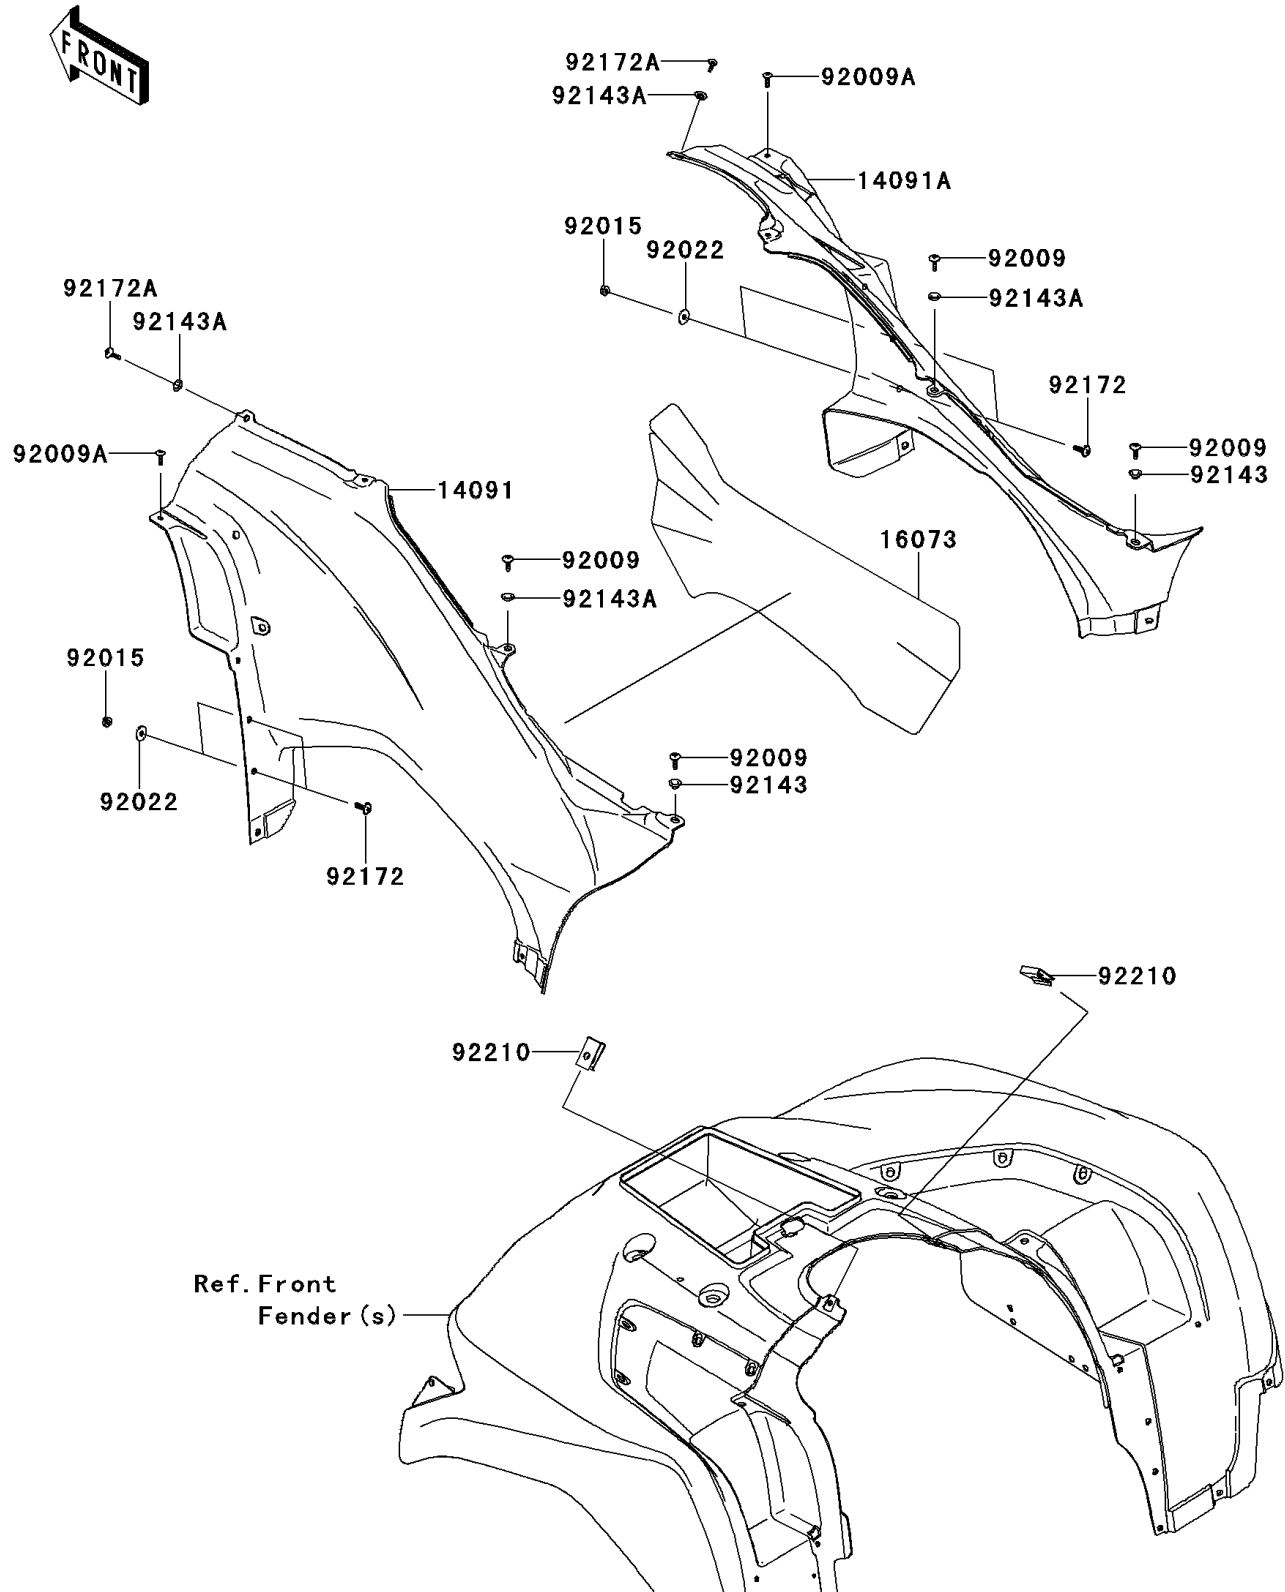

## 2012 Brute Force® 750 4x4i EPS PARTS DIAGRAM

Side Covers

F2611

## 2012 Brute Force® 750 4x4i EPS PARTS LIST

Side Covers

ITEM NAME	PART NUMBER	QUANTITY
COVER,SIDE,LH,CAMOUFLAGE (Ref # 14091)	14091-0312-16P	1
COVER,SIDE,RH,CAMOUFLAGE (Ref # 14091A)	14091-0313-16P	1
INSULATOR,SIDE COVER,LH (Ref # 16073)	16073-0723	1
SCREW,6X16 (Ref # 92009)	92009-1621	1
SCREW,5X18 (Ref # 92009A)	92009-1655	1
NUT,LOCK,FLANGED,6MM (Ref # 92015)	92015-1603	1
WASHER,6.5X20X1.6,BLACK (Ref # 92022)	92022-1346	1
COLLAR (Ref # 92143)	92143-1057	1
COLLAR (Ref # 92143A)	92143-1087	1
SCREW,6X18 (Ref # 92172)	92172-0002	1
SCREW,TAPPING,6X20 (Ref # 92172A)	92172-0488	1
NUT,LEAF SPRING,6MM (Ref # 92210)	92210-0624	1