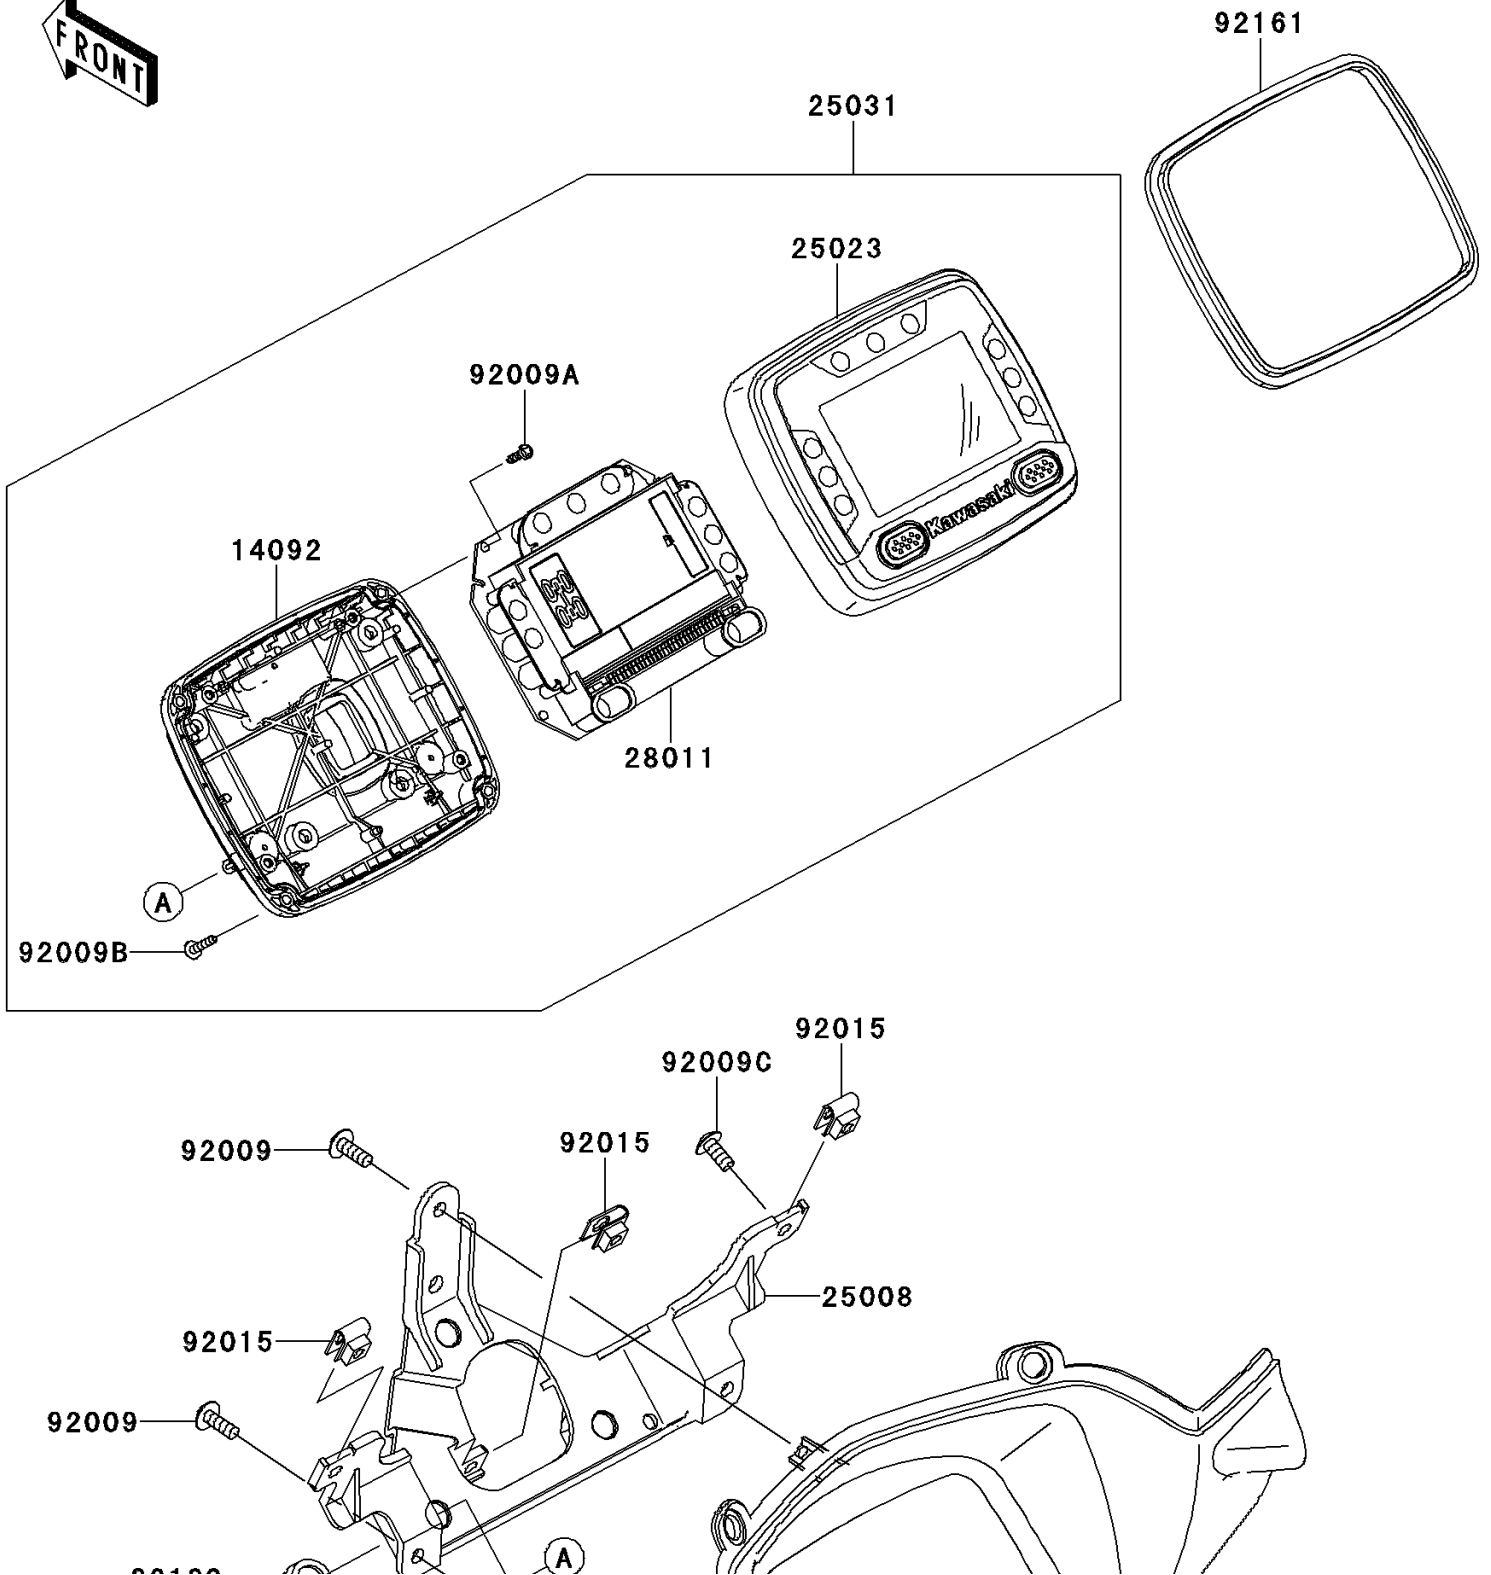

2012 Brute Force® 750 4x4i EPS PARTS DIAGRAM

Meter(s)

F2530

2012 Brute Force® 750 4x4i EPS PARTS LIST

Meter(s)

ITEM NAME	PART NUMBER	QUANTITY
NUT-HEX (Ref # 311)	311AB0500	1
COVER,LWR CASE (Ref # 14092)	14092-0179	1
BRACKET-METER (Ref # 25008)	25008-0034	1
WASHER,5.2X16X1.2 (Ref # 25009)	25009-004	1
COVER-METER CASE,UPP (Ref # 25023)	25023-0069	1
METER-ASSY (Ref # 25031)	25031-0363	1
METER,LCD (Ref # 28011)	28011-0181	1
SCREW,TAPPING,5X14 (Ref # 92009)	92009-1197	1
SCREW,3X12 (Ref # 92009A)	92009-1326	1
SCREW,TAPPING,3X16 (Ref # 92009B)	92009-1391	1
SCREW,5X12 (Ref # 92009C)	92009-1652	1
NUT,5MM (Ref # 92015)	92015-1573	1
DAMPER (Ref # 92160)	92160-1460	1
DAMPER,METER (Ref # 92161)	92161-0906	1