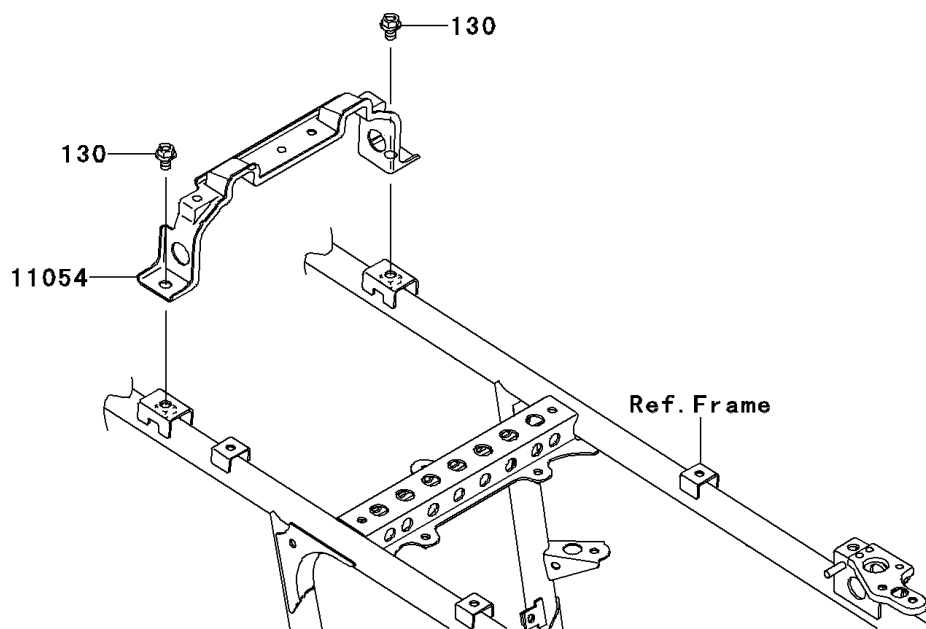

2012 Brute Force® 750 4x4i EPS PARTS DIAGRAM

Seat

F2510

2012 Brute Force® 750 4x4i EPS PARTS LIST

Seat

ITEM NAME	PART NUMBER	QUANTITY
BOLT-FLANGED,8X12 (Ref # 130)	130BA0812	1
BRACKET,SEAT&BATTERY BAND (Ref # 11054)	11054-1236	1
SEAT-ASSY,S.M.BROWN (Ref # 53066)	53066-0291-MB	1
SPRING,SEAT LATCH (Ref # 92145)	92145-0022	1