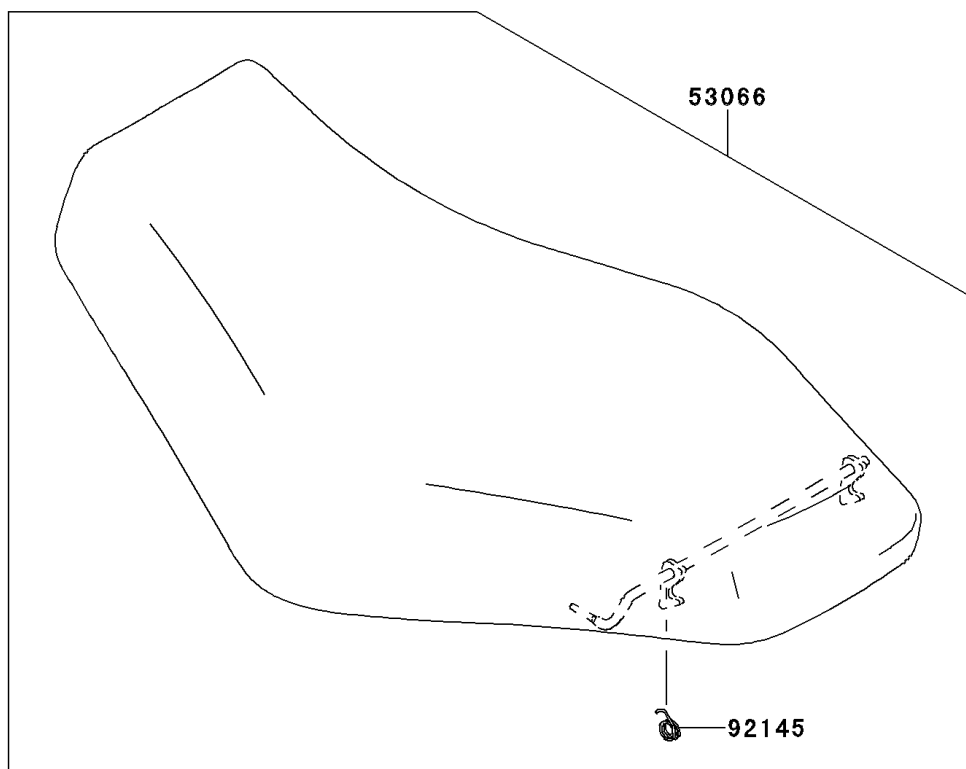

2012 Brute Force® 750 4x4i EPS PARTS DIAGRAM

Seat

F2510

2012 Brute Force® 750 4x4i EPS PARTS LIST

Seat

ITEM NAME	PART NUMBER	QUANTITY
BOLT-FLANGED,8X12 (Ref # 130)	130BA0812	1
BRACKET,SEAT&BATTERY BAND (Ref # 11054)	11054-1236	1
SEAT-ASSY,S.M.BROWN (Ref # 53066)	53066-0291-MB	1
SPRING,SEAT LATCH (Ref # 92145)	92145-0022	1