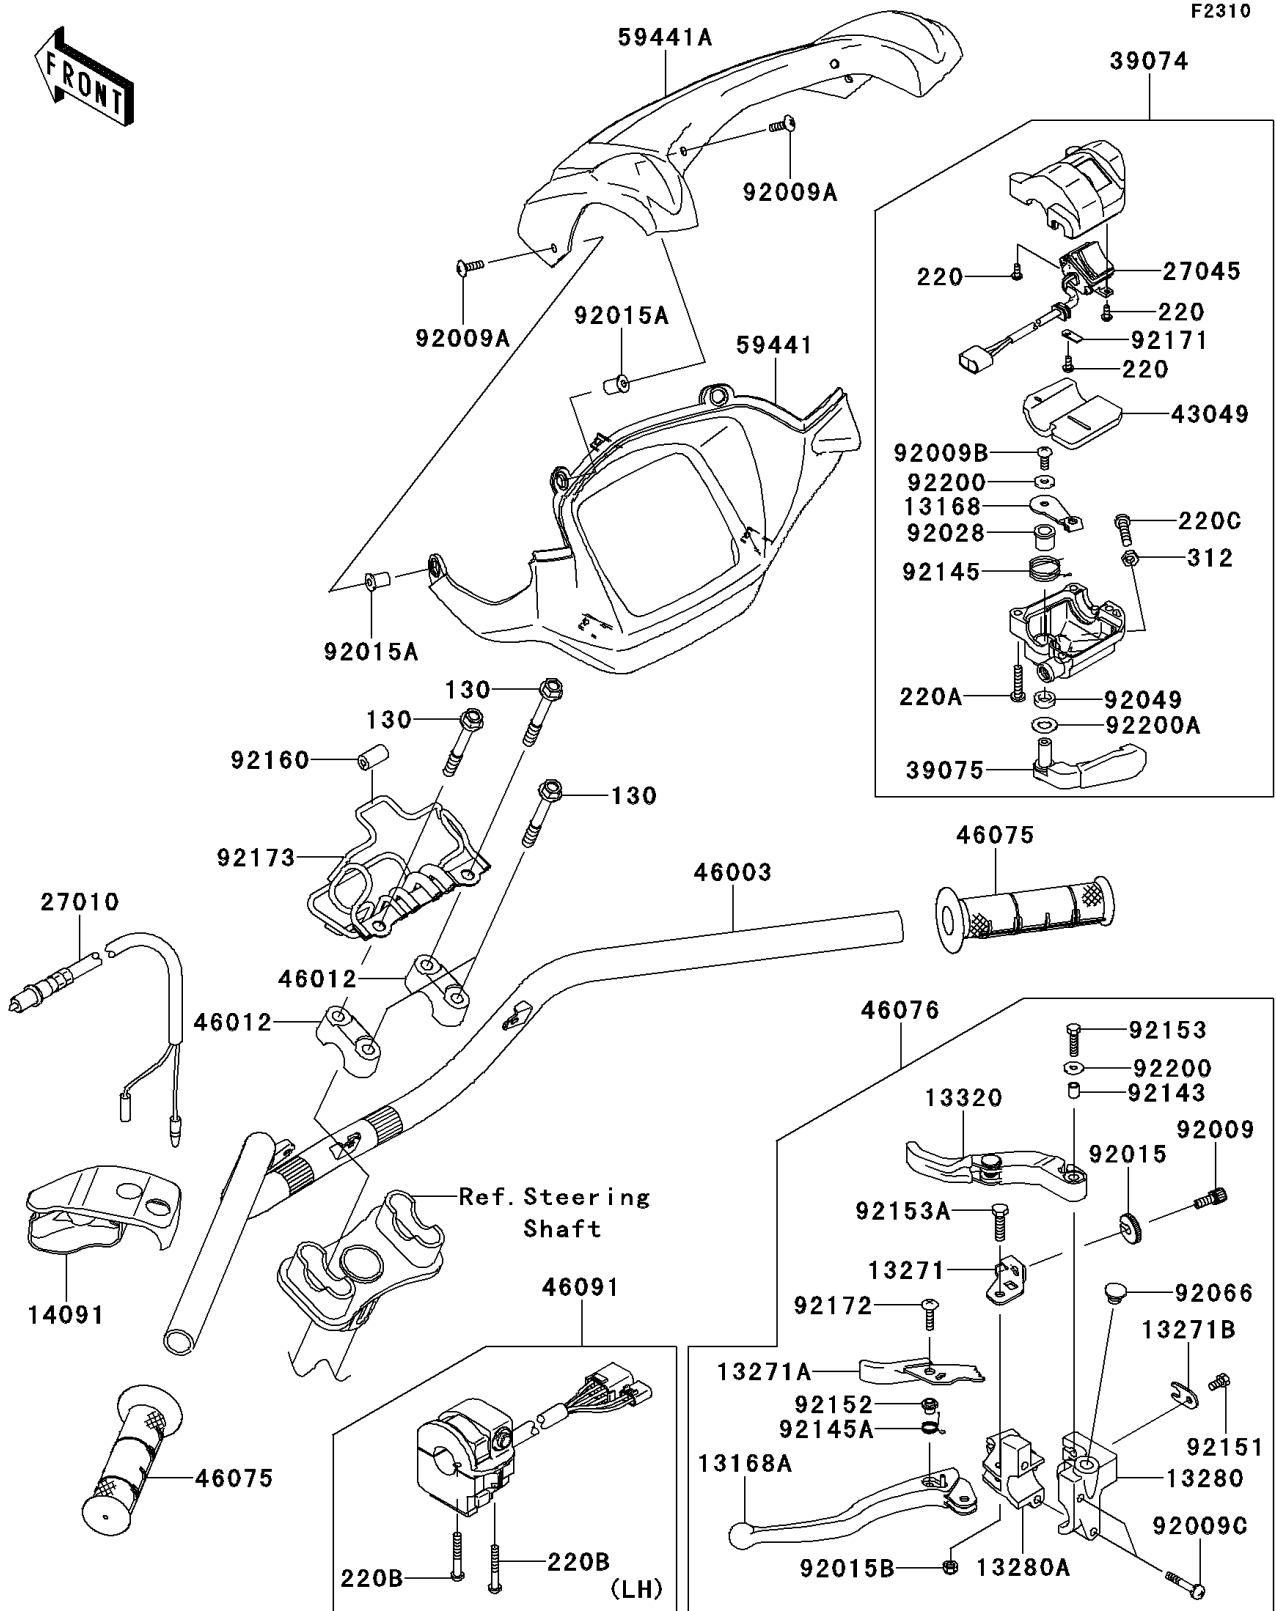

2012 Brute Force® 750 4x4i EPS PARTS DIAGRAM

Handlebar