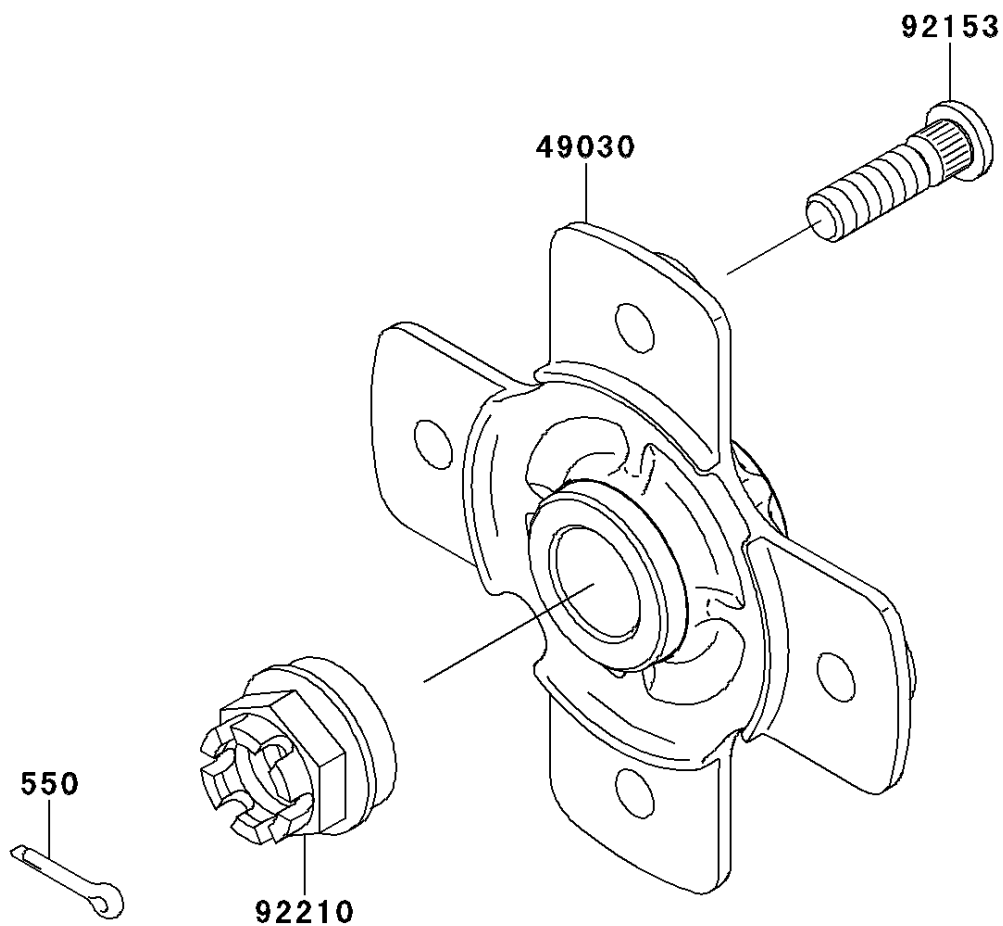

2012 Brute Force® 750 4x4i EPS PARTS DIAGRAM

Rear Hub

F2240

2012 Brute Force® 750 4x4i EPS PARTS LIST

Rear Hub

ITEM NAME	PART NUMBER	QUANTITY
PIN-COTTER,4.0X25 (Ref # 550)	550AA4025	1
HUB,RR (Ref # 49030)	49030-0034	1
BOLT,10X36.5 (Ref # 92153)	92153-0890	1
NUT,CASTLE,20MM (Ref # 92210)	92210-1381	1