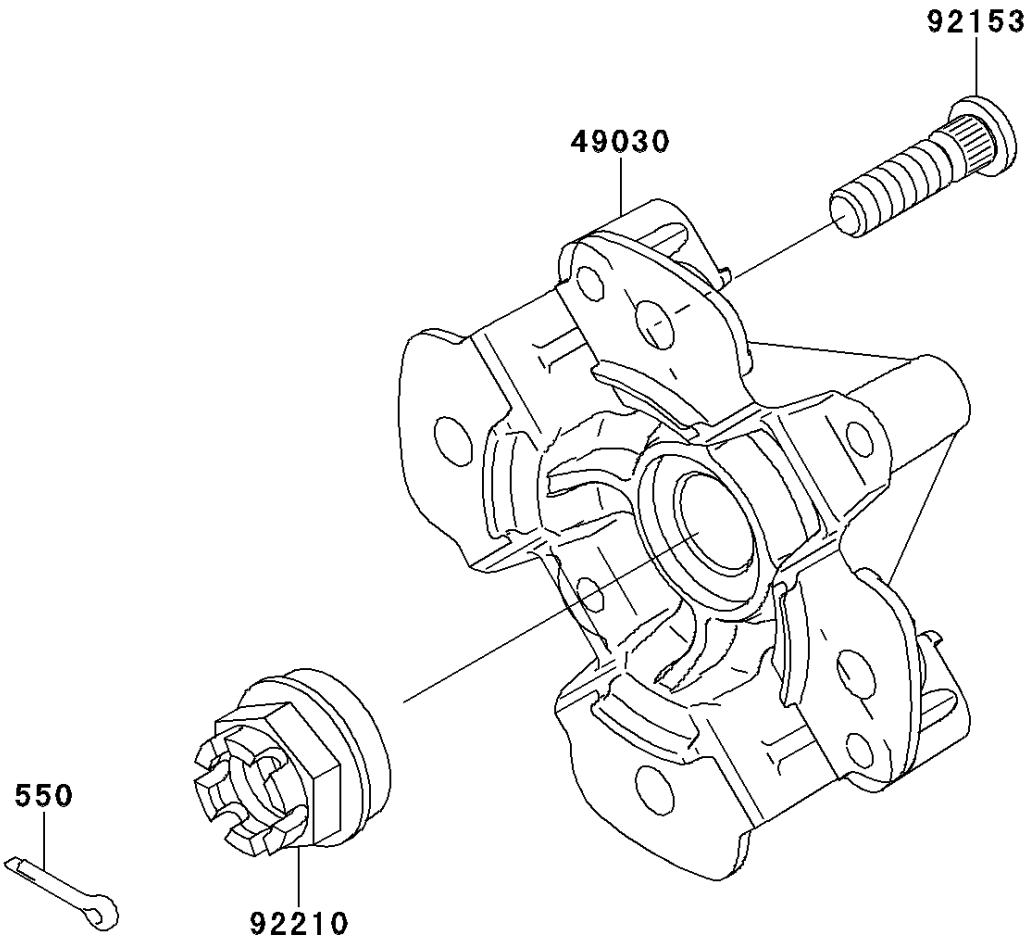

2012 Brute Force® 750 4x4i EPS PARTS DIAGRAM

Front Hub

F2230

2012 Brute Force® 750 4x4i EPS PARTS LIST

Front Hub

ITEM NAME	PART NUMBER	QUANTITY
PIN-COTTER,4.0X25 (Ref # 550)	550AA4025	1
HUB,FR (Ref # 49030)	49030-0032	1
BOLT,10X36.5 (Ref # 92153)	92153-0890	1
NUT,CASTLE,18MM (Ref # 92210)	92210-1349	1