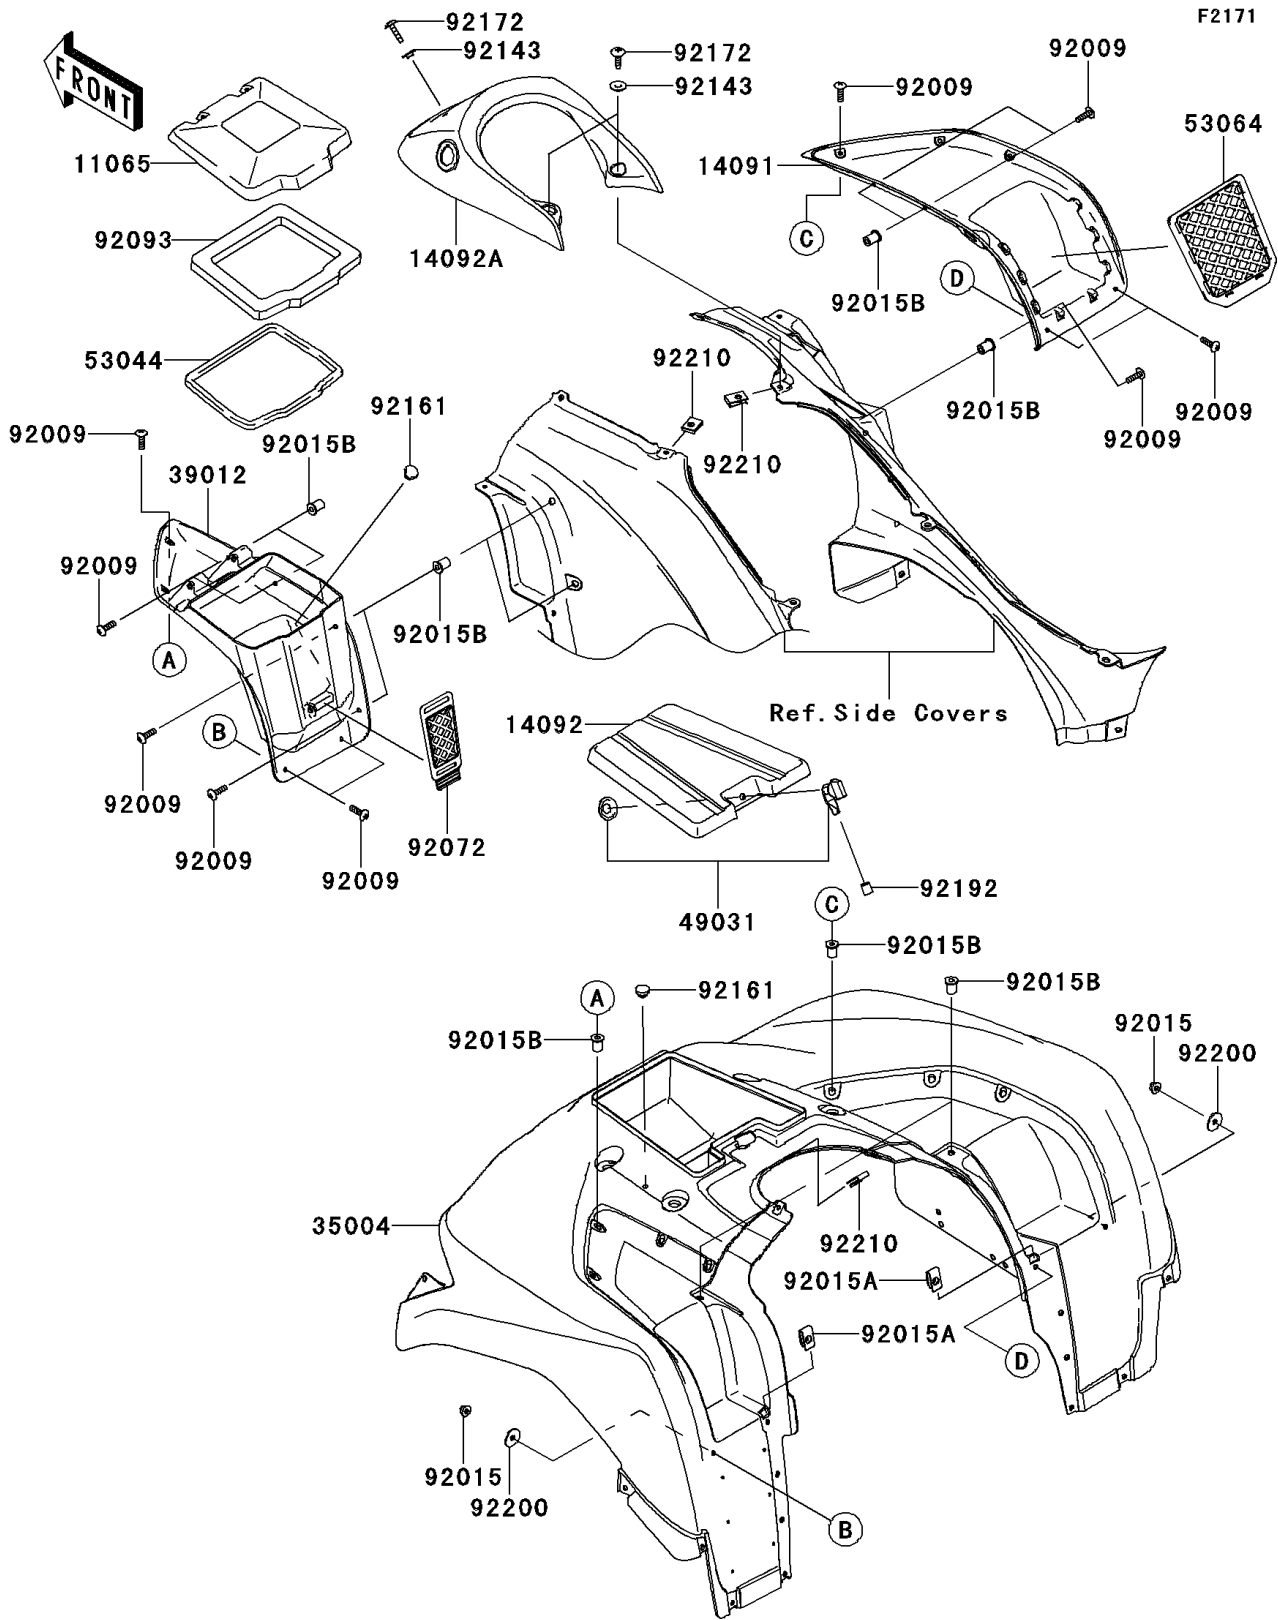

2012 Brute Force® 750 4x4i EPS PARTS DIAGRAM

Front Fender(s)

2012 Brute Force® 750 4x4i EPS PARTS LIST

Front Fender(s)

ITEM NAME	PART NUMBER	QUANTITY
CAP,STORAGE,F.BLACK (Ref # 11065)	11065-0194-6Z	1
COVER,POCKET,RH,F.BLACK (Ref # 14091)	14091-0136-6Z	1
COVER,STORAGE BOX (Ref # 14092)	14092-0180	1
COVER,TOP,F.BLACK (Ref # 14092A)	14092-0769-6Z	1
FENDER-FRONT,CAMOUFLAGE (Ref # 35004)	35004-0307-16P	1
CASE-STORAGE,F.BLACK (Ref # 39012)	39012-0015-6Z	1
LATCH (Ref # 49031)	49031-0004	1
TRIM,L=700 (Ref # 53044)	53044-0037	1
NET-CARGO (Ref # 53064)	53064-0002	1
SCREW,5X18 (Ref # 92009)	92009-1655	1
NUT,FLANGED,5MM (Ref # 92015)	92015-1259	1
NUT,5MM (Ref # 92015A)	92015-1710	1
NUT,WELL,5MM (Ref # 92015B)	92015-1757	1
BAND,STORAGE (Ref # 92072)	92072-0095	1
SEAL,STORAGE CAP (Ref # 92093)	92093-0568	1
COLLAR (Ref # 92143)	92143-1087	1
DAMPER (Ref # 92161)	92161-0586	1
SCREW,TAPPING,6X20 (Ref # 92172)	92172-0488	1
TUBE (Ref # 92192)	92192-0973	1
WASHER,5.5X20X1.2 (Ref # 92200)	92200-0284	1
NUT,LEAF SPRING,6MM (Ref # 92210)	92210-0624	1