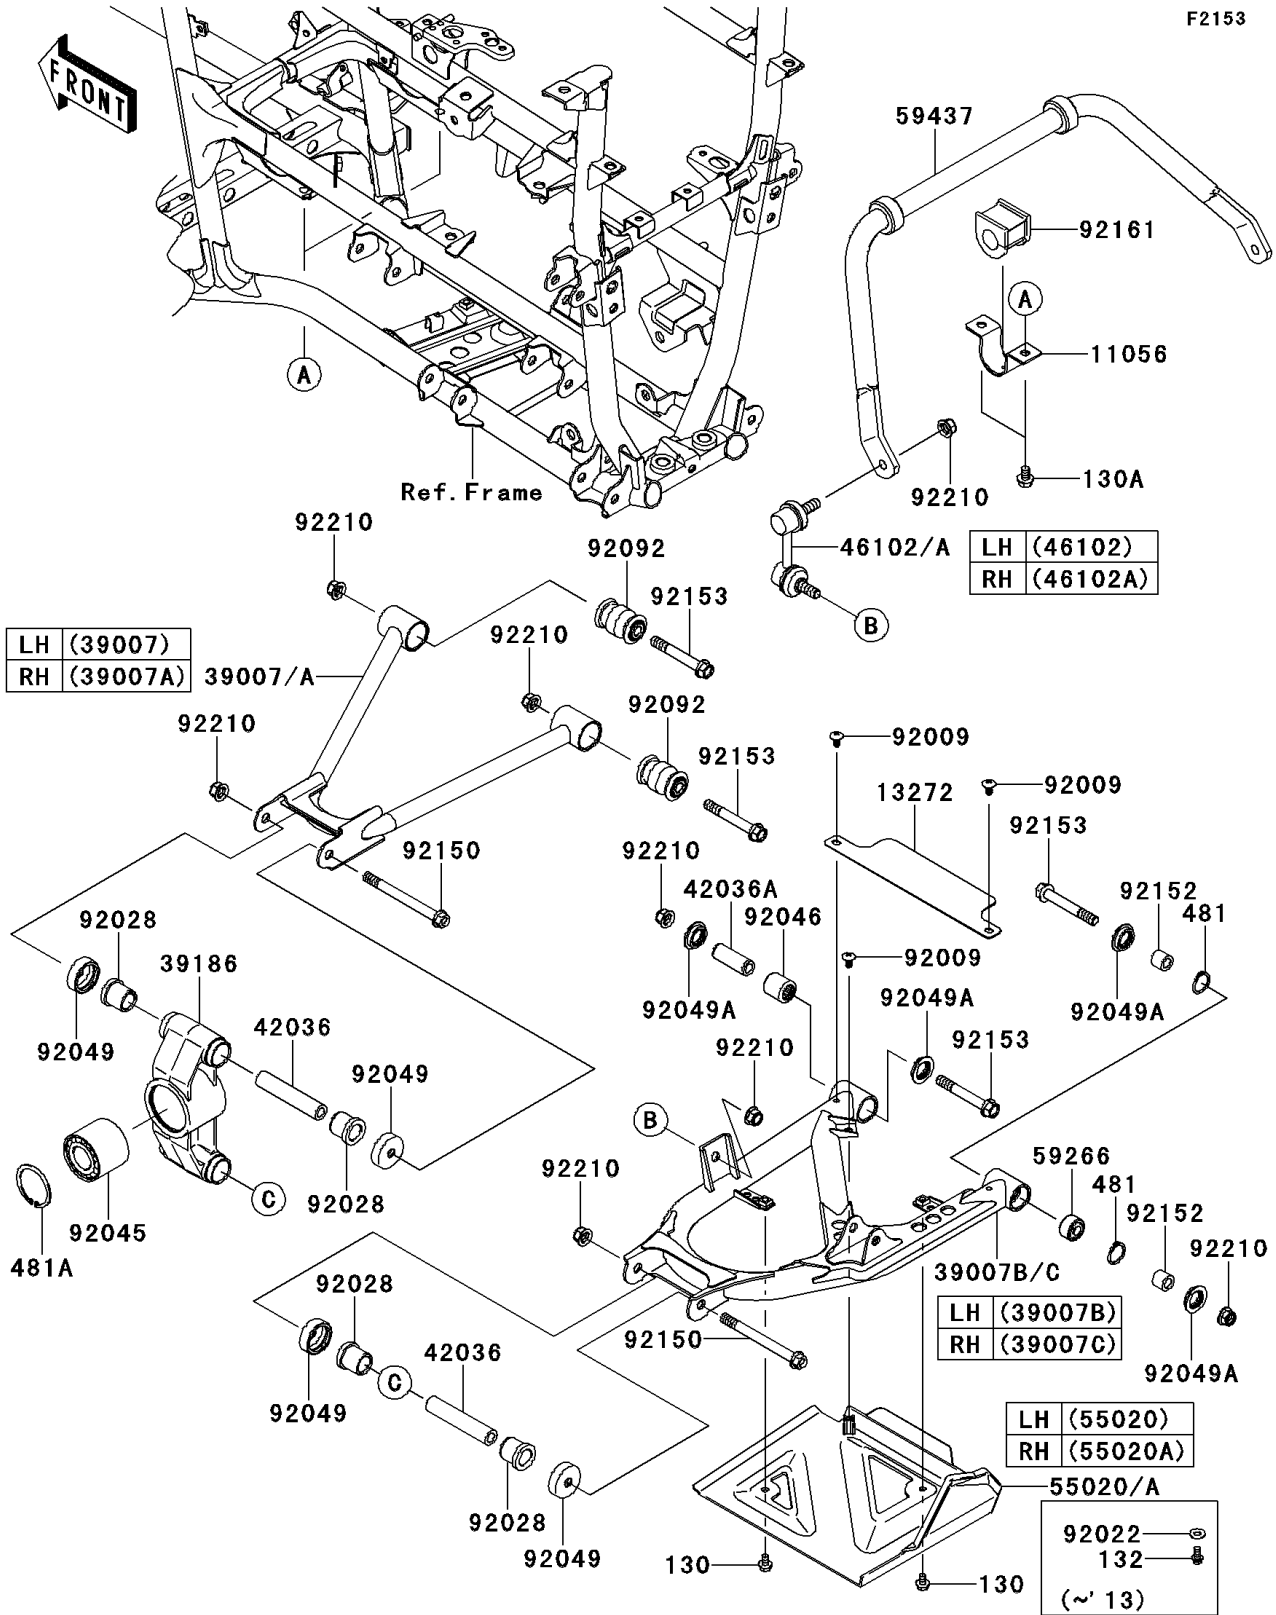

2012 Brute Force® 750 4x4i EPS PARTS DIAGRAM

Rear Suspension

2012 Brute Force® 750 4x4i EPS PARTS LIST

Rear Suspension

ITEM NAME	PART NUMBER	QUANTITY
BOLT-FLANGED,8X12 (Ref # 130A)	130BA0812	1
BOLT-FLANGED-SMALL,6X12 (Ref # 132)	132BA0612	1
CIRCLIP (Ref # 481)	481J2400	1
CIRCLIP (Ref # 481A)	481J5200	1
BRACKET,STABILIZER (Ref # 11056)	11056-1062	1
PLATE,RR ARM (Ref # 13272)	13272-0919	1
ARM-SUSP,RR,UPP,LH (Ref # 39007)	39007-0170	1
ARM-SUSP,RR,UPP,RH (Ref # 39007A)	39007-0171	1
ARM-SUSP,RR,LWR,LH (Ref # 39007B)	39007-0172	1
ARM-SUSP,RR,LWR,RH (Ref # 39007C)	39007-0173	1
KNUCKLE,RR (Ref # 39186)	39186-0099	1
SLEEVE,10X17X85.6 (Ref # 42036)	42036-1190	1
SLEEVE (Ref # 42036A)	42036-1376	1
ROD,STABILIZER,LH (Ref # 46102)	46102-0100	1
ROD,STABILIZER,RH (Ref # 46102A)	46102-0101	1
GUARD,REAR ARM,LH,F.BLACK (Ref # 55020)	55020-0166-6Z	1
GUARD,REAR ARM,RH,F.BLACK (Ref # 55020A)	55020-0167-6Z	1
JOINT-BALL (Ref # 59266)	59266-0013	1
STABILIZER,RR (Ref # 59437)	59437-0306	1
SCREW,6X12 (Ref # 92009)	92009-1480	1
WASHER,7X16X1.2 (Ref # 92022)	92022-024	1
BUSHING (Ref # 92028)	92028-1466	1
BEARING-BALL,25BWD02ACA68 (Ref # 92045)	92045-0094	1
BEARING-NEEDLE (Ref # 92046)	92046-1046	1
SEAL-OIL,KNUCKLE (Ref # 92049)	92049-1198	1
SEAL-OIL,MHA17245.7F (Ref # 92049A)	92049-1223	1
BUSHING-RUBBER (Ref # 92092)	92092-0004	1
BOLT,FLANGED,10X105 (Ref # 92150)	92150-1624	1
COLLAR,10X17X14.5 (Ref # 92152)	92152-1455	1

2012 Brute Force® 750 4x4i EPS PARTS LIST

Rear Suspension

ITEM NAME	PART NUMBER	QUANTITY
BOLT,FLANGED,10X70 (Ref # 92153)	92153-0666	1
DAMPER (Ref # 92161)	92161-0265	1
NUT,LOCK,FLANGED,10MM (Ref # 92210)	92210-0276	1