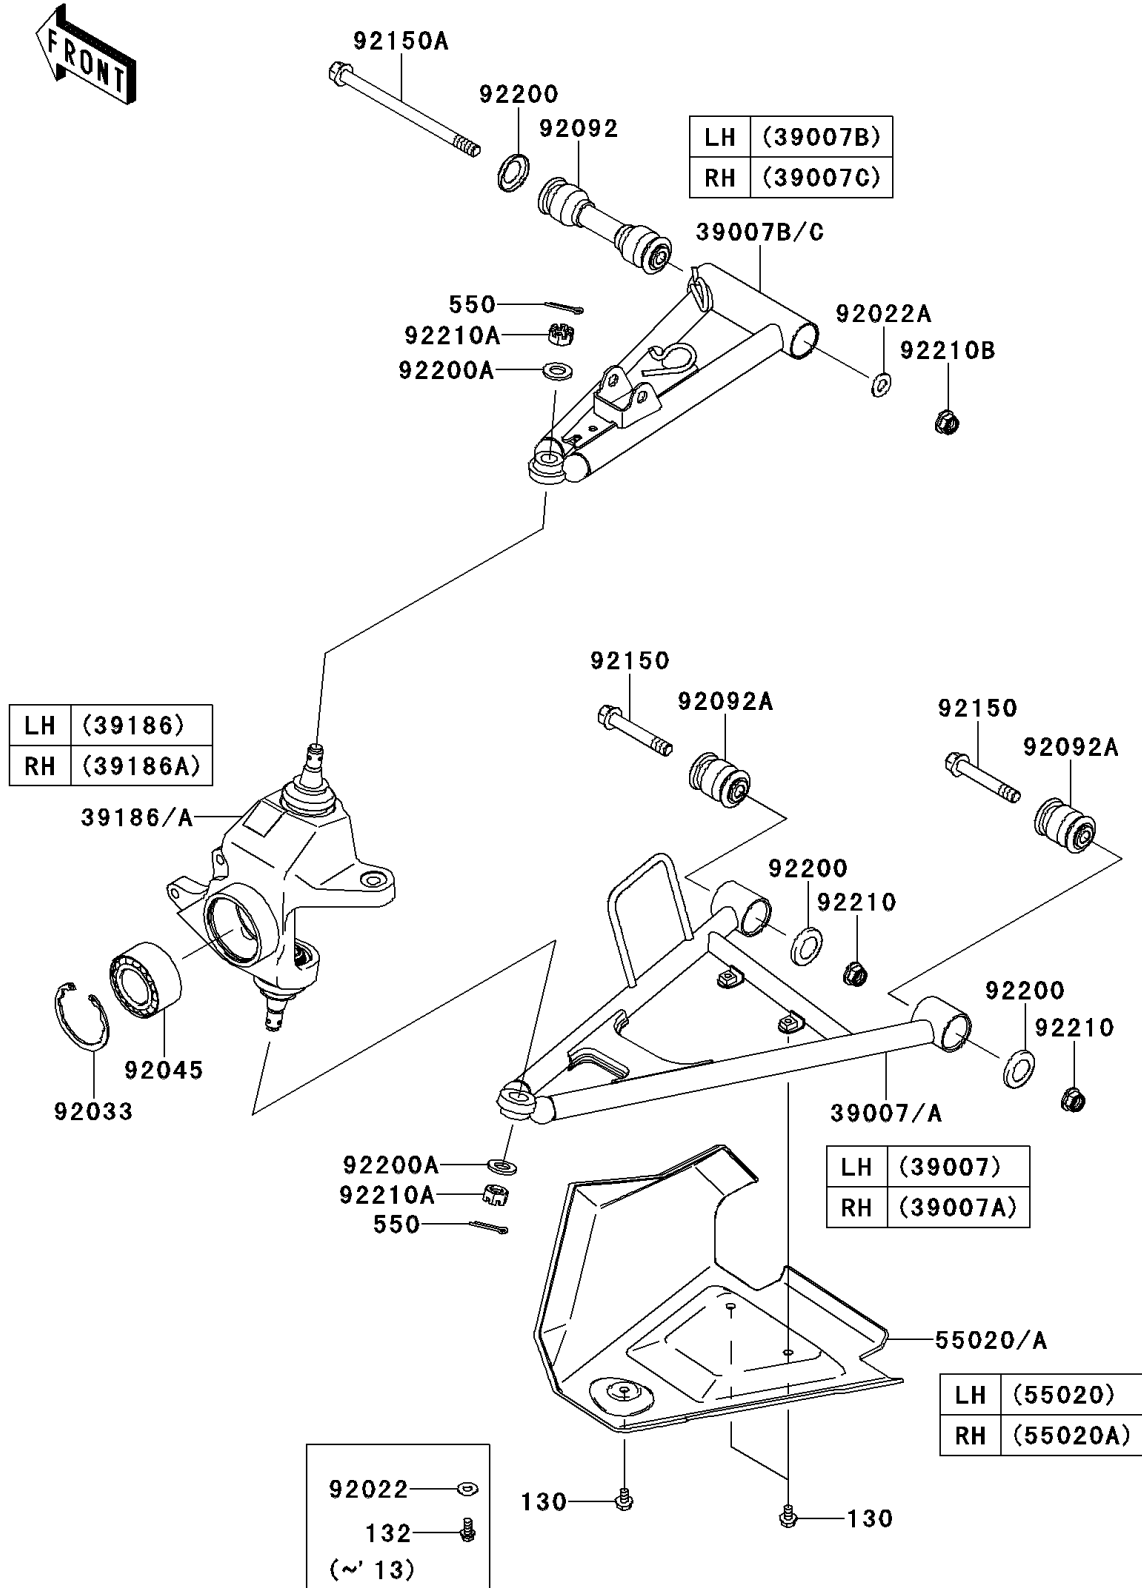

2012 Brute Force® 750 4x4i EPS PARTS DIAGRAM

Front Suspension

F2152

2012 Brute Force® 750 4x4i EPS PARTS LIST

Front Suspension

ITEM NAME	PART NUMBER	QUANTITY
BOLT-FLANGED-SMALL,6X12 (Ref # 132)	132BA0612	1
PIN-COTTER,3.0X25 (Ref # 550)	550AA3025	1
ARM-SUSP,FR,LWR,LH (Ref # 39007)	39007-0176	1
ARM-SUSP,FR,LWR,RH (Ref # 39007A)	39007-0177	1
ARM-SUSP,FR,UPP,LH (Ref # 39007B)	39007-0341	1
ARM-SUSP,FR,UPP,RH (Ref # 39007C)	39007-0342	1
KNUCKLE ASSY,FR,LH (Ref # 39186)	39186-0033	1
KNUCKLE ASSY,FR,RH (Ref # 39186A)	39186-0034	1
GUARD,FRONT ARM,LH,F.BLACK (Ref # 55020)	55020-0109-6Z	1
GUARD,FRONT ARM,RH,F.BLACK (Ref # 55020A)	55020-0110-6Z	1
WASHER,7X16X1.2 (Ref # 92022)	92022-024	1
WASHER,10.2X20X1.5 (Ref # 92022A)	92022-3742	1
RING-SNAP,55MM (Ref # 92033)	92033-1274	1
BEARING-BALL,30BWD08ACA13 (Ref # 92045)	92045-0095	1
BUSHING-RUBBER (Ref # 92092)	92092-0025	1
BUSHING-RUBBER (Ref # 92092A)	92092-0026	1
BOLT,FLANGED,10X63 (Ref # 92150)	92150-1384	1
BOLT,FLANGED,10X150 (Ref # 92150A)	92150-1686	1
WASHER,19X31.8X4 (Ref # 92200)	92200-0582	1
WASHER,12.3X23X2.3 (Ref # 92200A)	92200-1004	1
NUT,LOCK,FLANGED,10MM (Ref # 92210)	92210-0276	1
NUT,CASTLE,12MM (Ref # 92210A)	92210-0395	1
NUT,LOCK,FLANGED,10MM (Ref # 92210B)	92210-1081	1