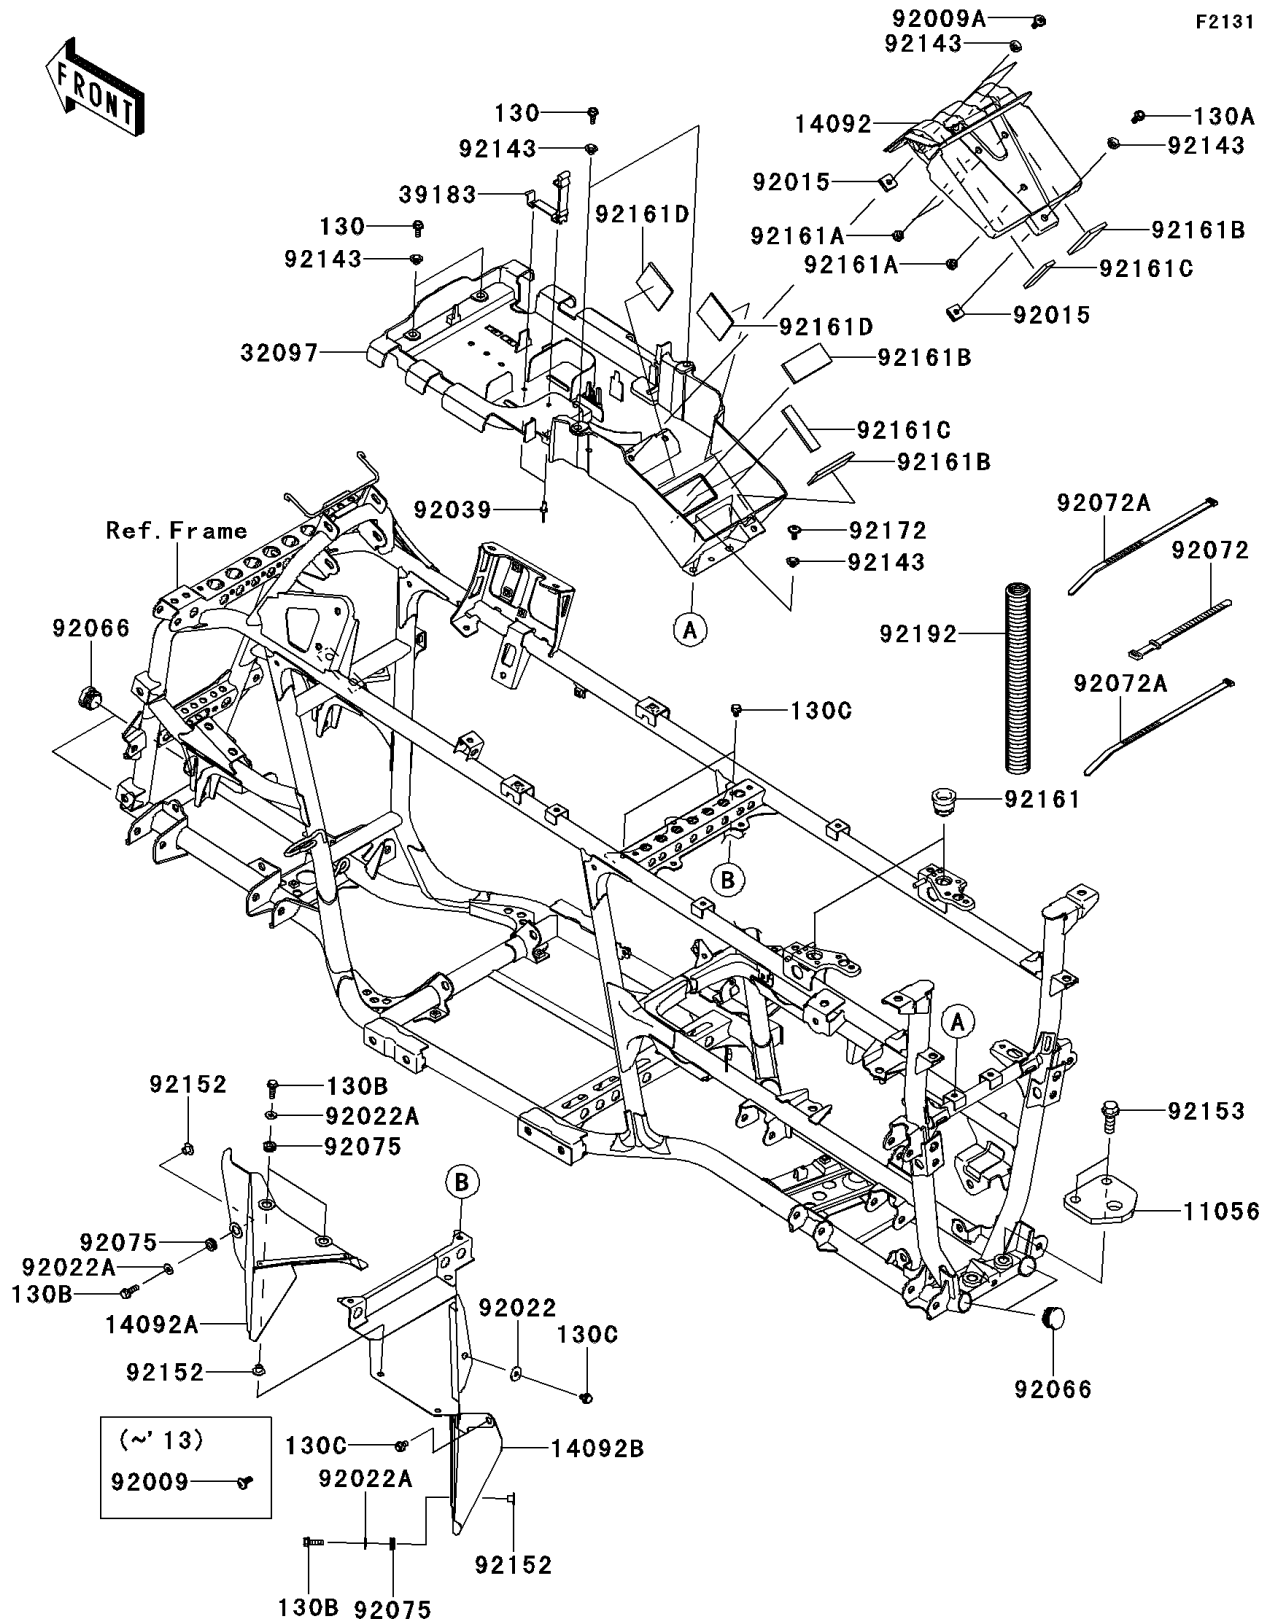

2012 Brute Force® 750 4x4i EPS PARTS DIAGRAM

Frame Fittings

2012 Brute Force® 750 4x4i EPS PARTS LIST

Frame Fittings

ITEM NAME	PART NUMBER	QUANTITY
BOLT-FLANGED,6X16 (Ref # 130)	130BA0616	1
BOLT-FLANGED,6X18 (Ref # 130A)	130BA0618	1
BOLT-FLANGED,6X20 (Ref # 130B)	130BA0620	1
BOLT-FLANGED,6X10 (Ref # 130C)	130BD0610	1
BRACKET,TRAILER HITCH (Ref # 11056)	11056-0299	1
COVER,BATTERY (Ref # 14092)	14092-0189	1
COVER,HEAT GUARD (Ref # 14092A)	14092-0236	1
COVER,HEAT GUARD,FR (Ref # 14092B)	14092-0886	1
CASE-BATTERY (Ref # 32097)	32097-0558	1
BAND-ASSY,TOOL BAG (Ref # 39183)	39183-1065	1
SCREW,6X16 (Ref # 92009)	92009-1621	1
SCREW,6X18 (Ref # 92009A)	92009-1663	1
NUT,6MM (Ref # 92015)	92015-1094	1
WASHER,6.5X20X1.6 (Ref # 92022)	92022-1804	1
WASHER,6.2X15.0X1.2 (Ref # 92022A)	92022-2373	1
RIVET,4.8MM (Ref # 92039)	92039-3719	1
PLUG (Ref # 92066)	92066-0036	1
BAND,L=186 (Ref # 92072)	92072-056	1
BAND,L=292.1 (Ref # 92072A)	92072-3509	1
DAMPER (Ref # 92075)	92075-2097	1
COLLAR (Ref # 92143)	92143-1057	1
COLLAR,6.3X8.3X9.2 (Ref # 92152)	92152-0237	1
BOLT,FLANGED,12X35 (Ref # 92153)	92153-0847	1
DAMPER (Ref # 92161)	92161-0048	1
DAMPER (Ref # 92161A)	92161-1084	1
DAMPER (Ref # 92161B)	92161-1127	1
DAMPER,15X70X5 (Ref # 92161C)	92161-1380	1
DAMPER,50X50X3 (Ref # 92161D)	92161-1386	1
SCREW,6X14 (Ref # 92172)	92172-0401	1

2012 Brute Force® 750 4x4i EPS PARTS LIST

Frame Fittings

ITEM NAME	PART NUMBER	QUANTITY
TUBE,CORRUGATED,25.5X32.25X300 (Ref # 92192)	92192-1042	1