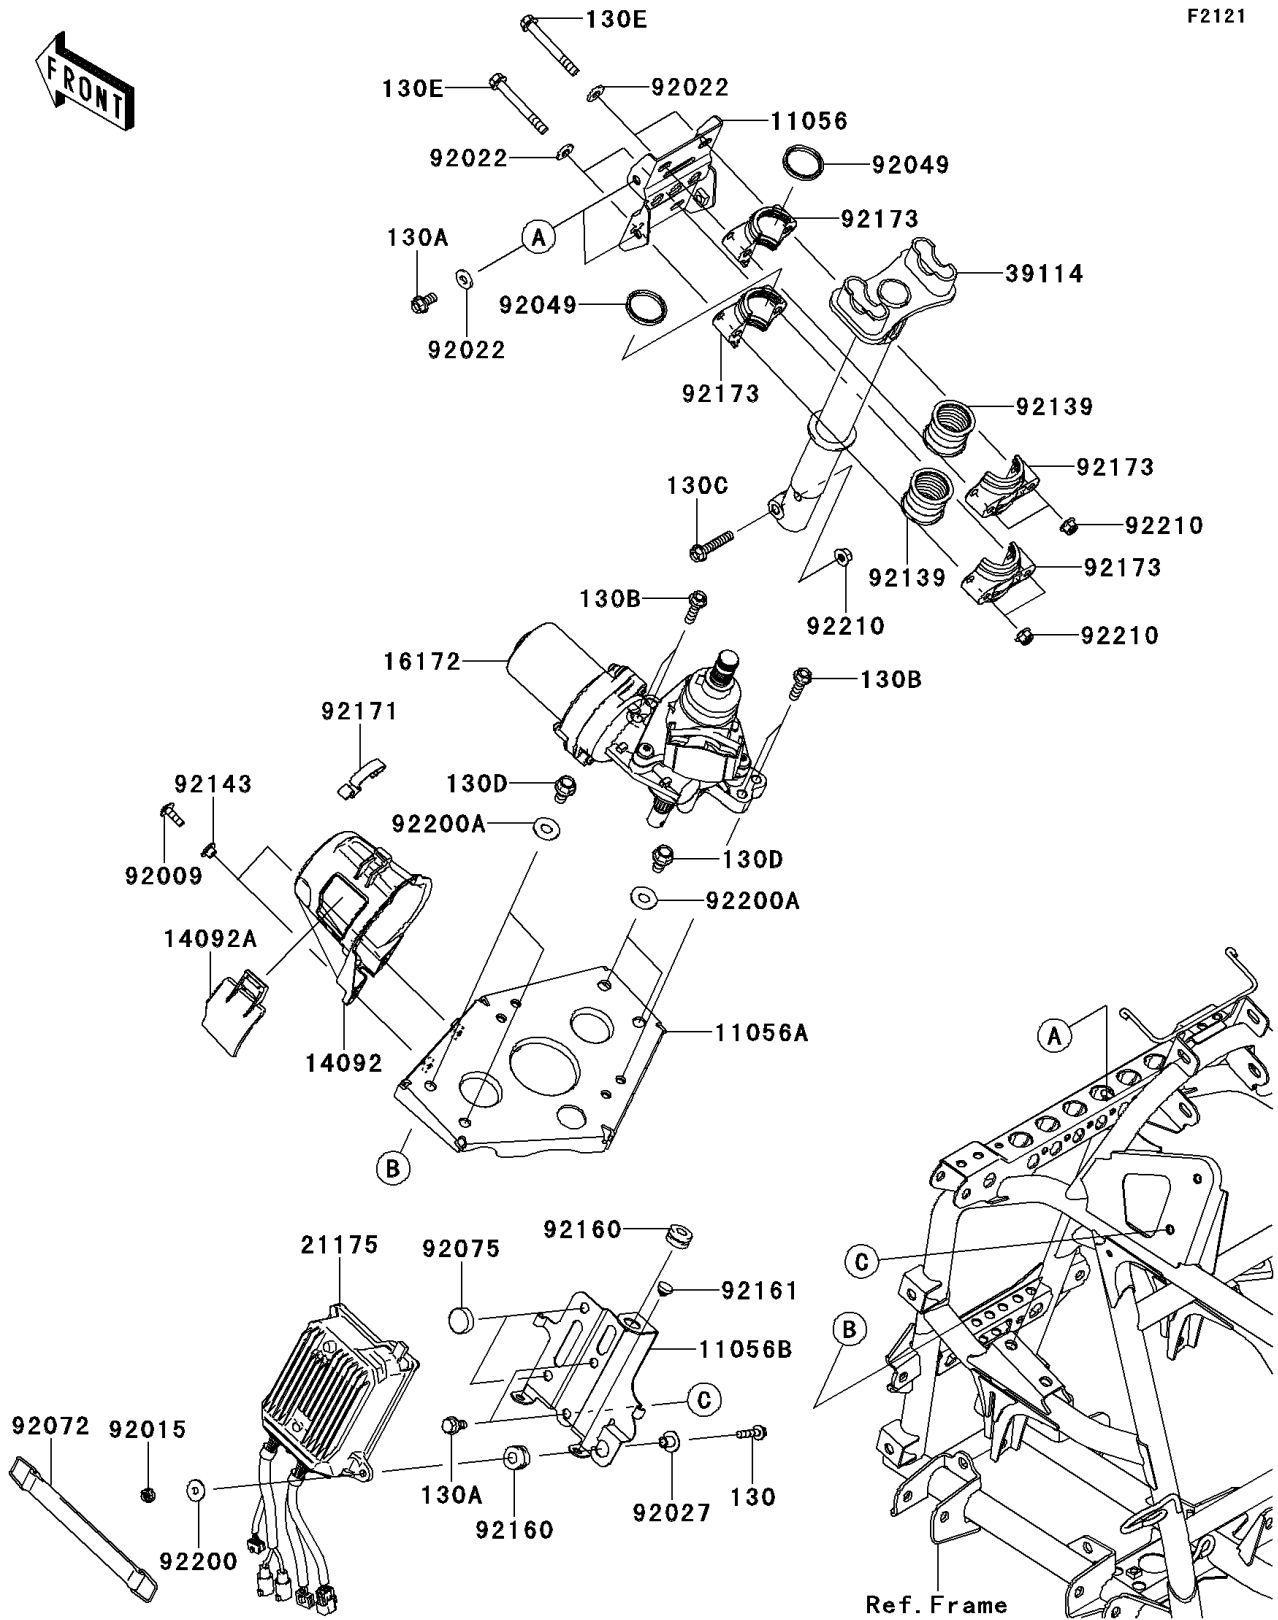

2012 Brute Force® 750 4x4i EPS PARTS DIAGRAM

Steering Shaft

F2121

2012 Brute Force® 750 4x4i EPS PARTS LIST

Steering Shaft

ITEM NAME	PART NUMBER	QUANTITY
BOLT-FLANGED,6X30 (Ref # 130)	130BA0630	1
BOLT-FLANGED,8X16 (Ref # 130A)	130BA0816	1
BOLT-FLANGED,8X30 (Ref # 130B)	130BA0830	1
BOLT-FLANGED,8X40 (Ref # 130C)	130BA0840	1
BOLT-FLANGED,10X16 (Ref # 130D)	130BA1016	1
BOLT-FLANGED,8X65 (Ref # 130E)	130CA0865	1
BRACKET,STRG,UPP (Ref # 11056)	11056-0284	1
BRACKET,EPS BODY FIT (Ref # 11056A)	11056-0285	1
BRACKET,EPS ECU (Ref # 11056B)	11056-0290	1
COVER,EPS (Ref # 14092)	14092-0260	1
COVER,EPS,CAP (Ref # 14092A)	14092-0261	1
ACTUATOR,EPS (Ref # 16172)	16172-0560	1
CONTROL UNIT-ELECTRONIC,EPS (Ref # 21175)	21175-0752	1
SHAFT-COMP-STRG (Ref # 39114)	39114-0309	1
SCREW,6X20 (Ref # 92009)	92009-1289	1
NUT,FLANGED,6MM (Ref # 92015)	92015-1367	1
WASHER,8.2X19X2 (Ref # 92022)	92022-1533	1
COLLAR,L=12 (Ref # 92027)	92027-1062	1
SEAL-OIL,SR31.8X37.5X3.8LR (Ref # 92049)	92049-7501	1
BAND,BATTERY (Ref # 92072)	92072-3879	1
DAMPER (Ref # 92075)	92075-281	1
BUSHING,STRG SHAFT (Ref # 92139)	92139-0763	1
COLLAR (Ref # 92143)	92143-1057	1
DAMPER (Ref # 92160)	92160-1895	1
DAMPER (Ref # 92161)	92161-0586	1
CLAMP (Ref # 92171)	92171-0225	1
CLAMP,STRG SHAFT (Ref # 92173)	92173-0746	1
WASHER,6.5X20X1.6 (Ref # 92200)	92200-0283	1
WASHER,10.5X25X1.6 (Ref # 92200A)	92200-1595	1

2012 Brute Force® 750 4x4i EPS PARTS LIST

Steering Shaft

ITEM NAME	PART NUMBER	QUANTITY
NUT,FLANGED,LOCK,8MM (Ref # 92210)	92210-0493	1