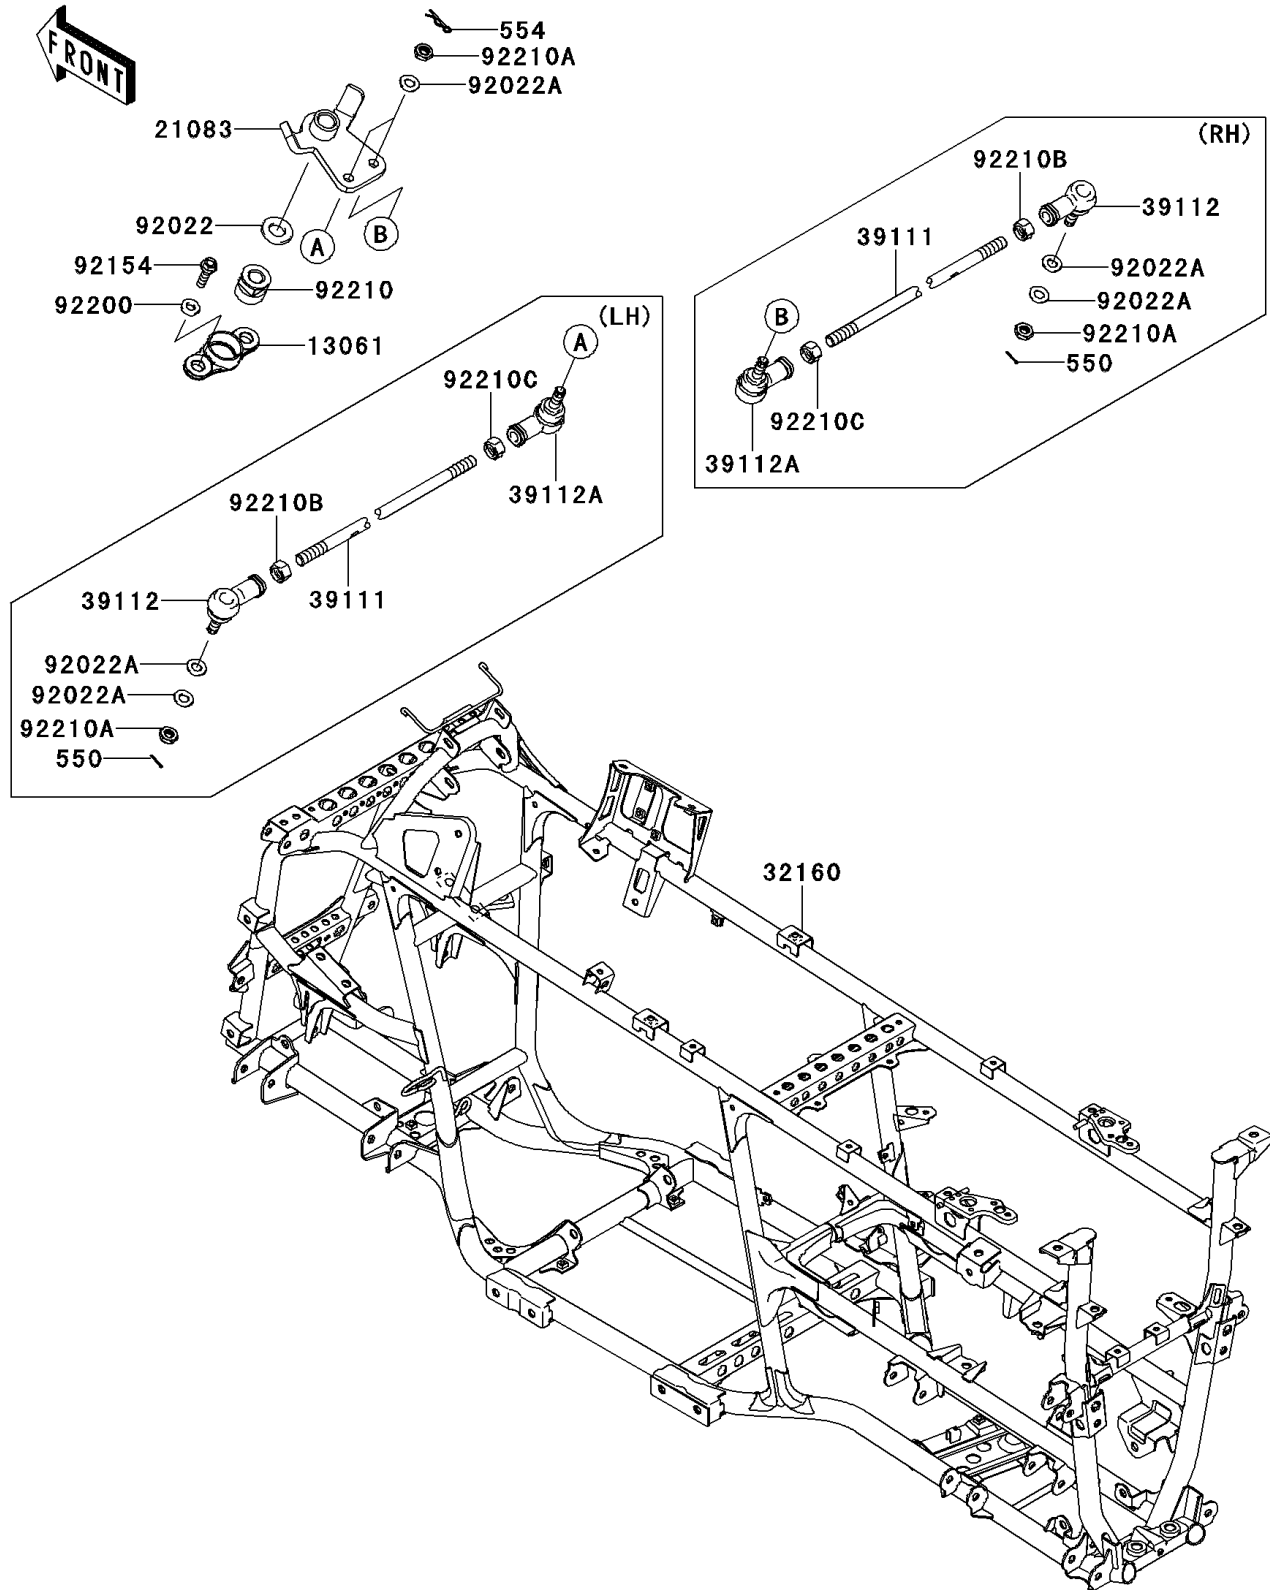

2012 Brute Force® 750 4x4i EPS PARTS DIAGRAM

Frame

F2120

2012 Brute Force® 750 4x4i EPS PARTS LIST

Frame

ITEM NAME	PART NUMBER	QUANTITY
PIN-COTTER,2.0X15 (Ref # 550)	550AA2015	1
PIN-SNAP,10MM (Ref # 554)	554DA1000	1
BOSS,EPS STOPPER (Ref # 13061)	13061-0611	1
ARM,PITMAN (Ref # 21083)	21083-0053	1
FRAME-COMP (Ref # 32160)	32160-0528	1
ROD-TIE (Ref # 39111)	39111-0023	1
RODEND-TIE,RIGHT HANDED (Ref # 39112)	39112-0009	1
RODEND-TIE,LEFT HANDED (Ref # 39112A)	39112-0010	1
WASHER,16X32X3.2 (Ref # 92022)	92022-1701	1
WASHER,10.2X20X1.5 (Ref # 92022A)	92022-3742	1
BOLT,FLANGED,8X30 (Ref # 92154)	92154-0850	1
WASHER,8.2X20.0X2.5 (Ref # 92200)	92200-0205	1
NUT,16MM (Ref # 92210)	92210-0751	1
NUT,LOCK,10MM (Ref # 92210A)	92210-1184	1
NUT,RIGHT HANDED (Ref # 92210B)	92210-1385	1
NUT,LEFT HANDED (Ref # 92210C)	92210-1386	1