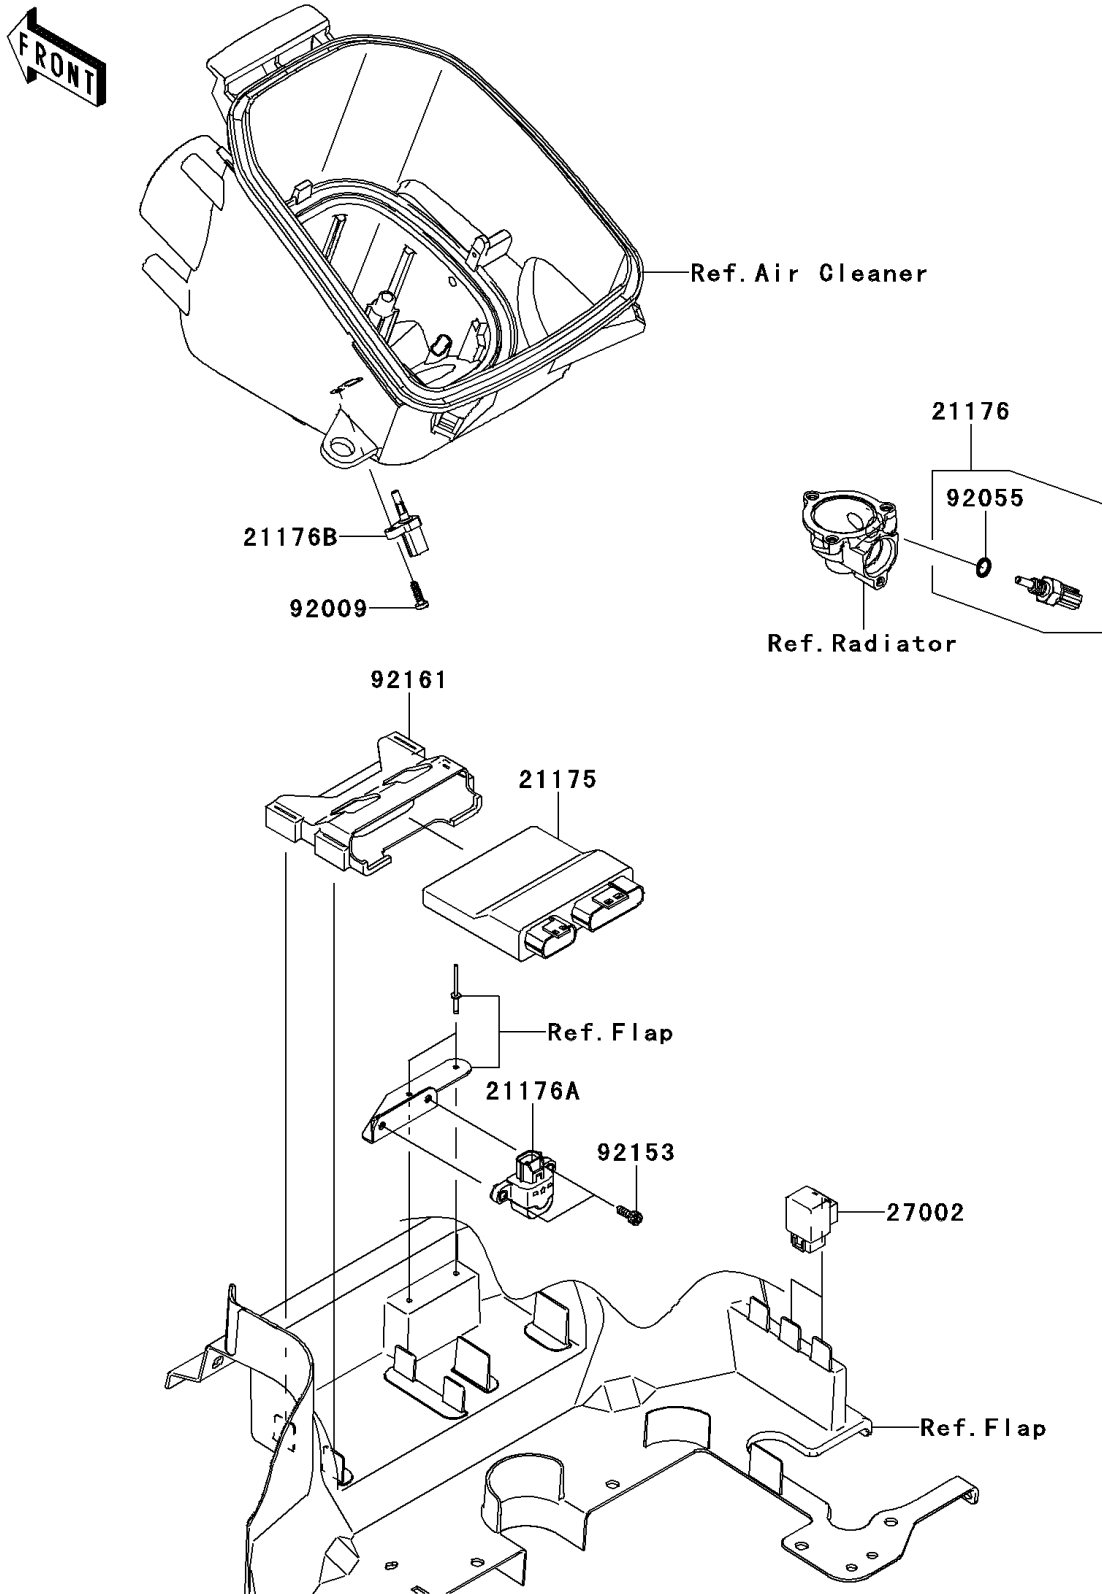

## 2012 Brute Force® 750 4x4i EPS PARTS DIAGRAM

Fuel Injection

E1530

## 2012 Brute Force® 750 4x4i EPS PARTS LIST

Fuel Injection

ITEM NAME	PART NUMBER	QUANTITY
CONTROL UNIT-ELECTRONIC (Ref # 21175)	21175-0338	1
SENSOR,WATER TEMP (Ref # 21176)	21176-0009	1
SENSOR,VEHICLE-DOWN (Ref # 21176A)	21176-0026	1
SENSOR,AIR TEMPERATURE (Ref # 21176B)	21176-0048	1
RELAY-ASSY (Ref # 27002)	27002-1062	1
SCREW,TAPPING,5X16 (Ref # 92009)	92009-1984	1
RING-O,9.5X1.9 (Ref # 92055)	92055-0016	1
BOLT,SOCKET,5X14 (Ref # 92153)	92153-1286	1
DAMPER (Ref # 92161)	92161-0465	1