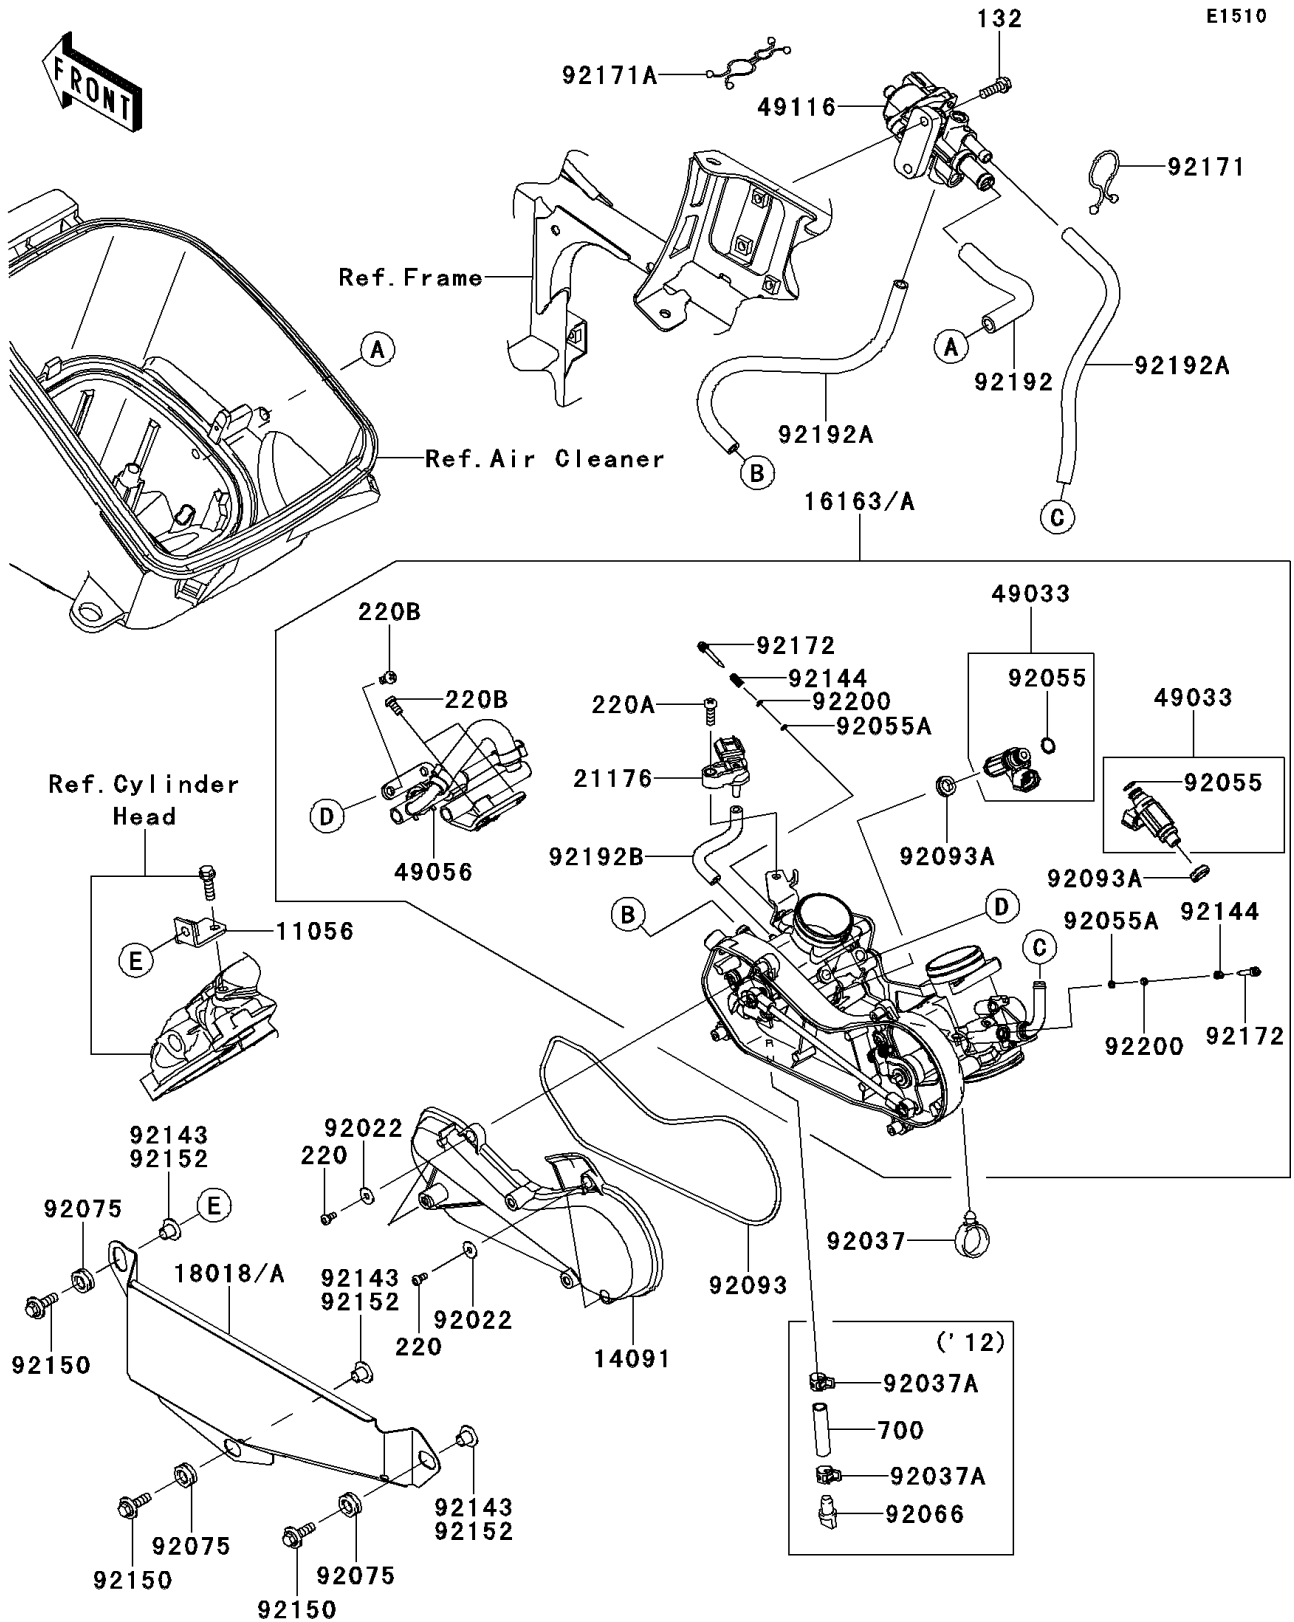

2012 Brute Force® 750 4x4i EPS PARTS DIAGRAM

Throttle

2012 Brute Force® 750 4x4i EPS PARTS LIST

Throttle

ITEM NAME	PART NUMBER	QUANTITY
BOLT-FLANGED-SMALL,6X18 (Ref # 132)	132BD0618	1
SCREW-PAN-CROS,4X8 (Ref # 220)	220AA0408	1
SCREW-PAN-CROS,5X16 (Ref # 220A)	220AA0516	1
SCREW-PAN-CROS,6X12 (Ref # 220B)	220D0612	1
TUBE-PVC (Ref # 700)	700Q0740	1
BRACKET (Ref # 11056)	11056-1026	1
COVER,THROTTLE LINK (Ref # 14091)	14091-1731	1
THROTTLE-ASSY (Ref # 16163)	16163-0170	1
PLATE-HEAT GUARD (Ref # 18018)	18018-0027	1
SENSOR,PRESSURE (Ref # 21176)	21176-0111	1
NOZZLE-INJECTION (Ref # 49033)	49033-1060	1
PIPE-INJECTION (Ref # 49056)	49056-0034	1
VALVE-ASSY (Ref # 49116)	49116-0021	1
WASHER,5.2X13X1 (Ref # 92022)	92022-1380	1
CLAMP,HOSE (Ref # 92037)	92037-1827	1
CLAMP (Ref # 92037A)	92037-2113	1
RING-O,INJECTION NOZZLE (Ref # 92055)	92055-1622	1
RING-O,AIR SCREW (Ref # 92055A)	92055-1658	1
PLUG,DRAIN (Ref # 92066)	92066-1211	1
DAMPER (Ref # 92075)	92075-1947	1
SEAL (Ref # 92093)	92093-0082	1
SEAL (Ref # 92093A)	92093-0127	1
COLLAR (Ref # 92143)	92143-1057	1
SPRING,THROTTLE STOP SCREW (Ref # 92144)	92144-1674	1
BOLT,FLANGED,6X20 (Ref # 92150)	92150-1339	1
CLAMP (Ref # 92171)	92171-1185	1
CLAMP (Ref # 92171A)	92171-1438	1
SCREW (Ref # 92172)	92172-0156	1
TUBE (Ref # 92192)	92192-0437	1

2012 Brute Force® 750 4x4i EPS PARTS LIST

Throttle

ITEM NAME	PART NUMBER	QUANTITY
TUBE (Ref # 92192A)	92192-0439	1
TUBE (Ref # 92192B)	92192-0914	1
WASHER,PILOT AIR SCREW (Ref # 92200)	92200-1564	1