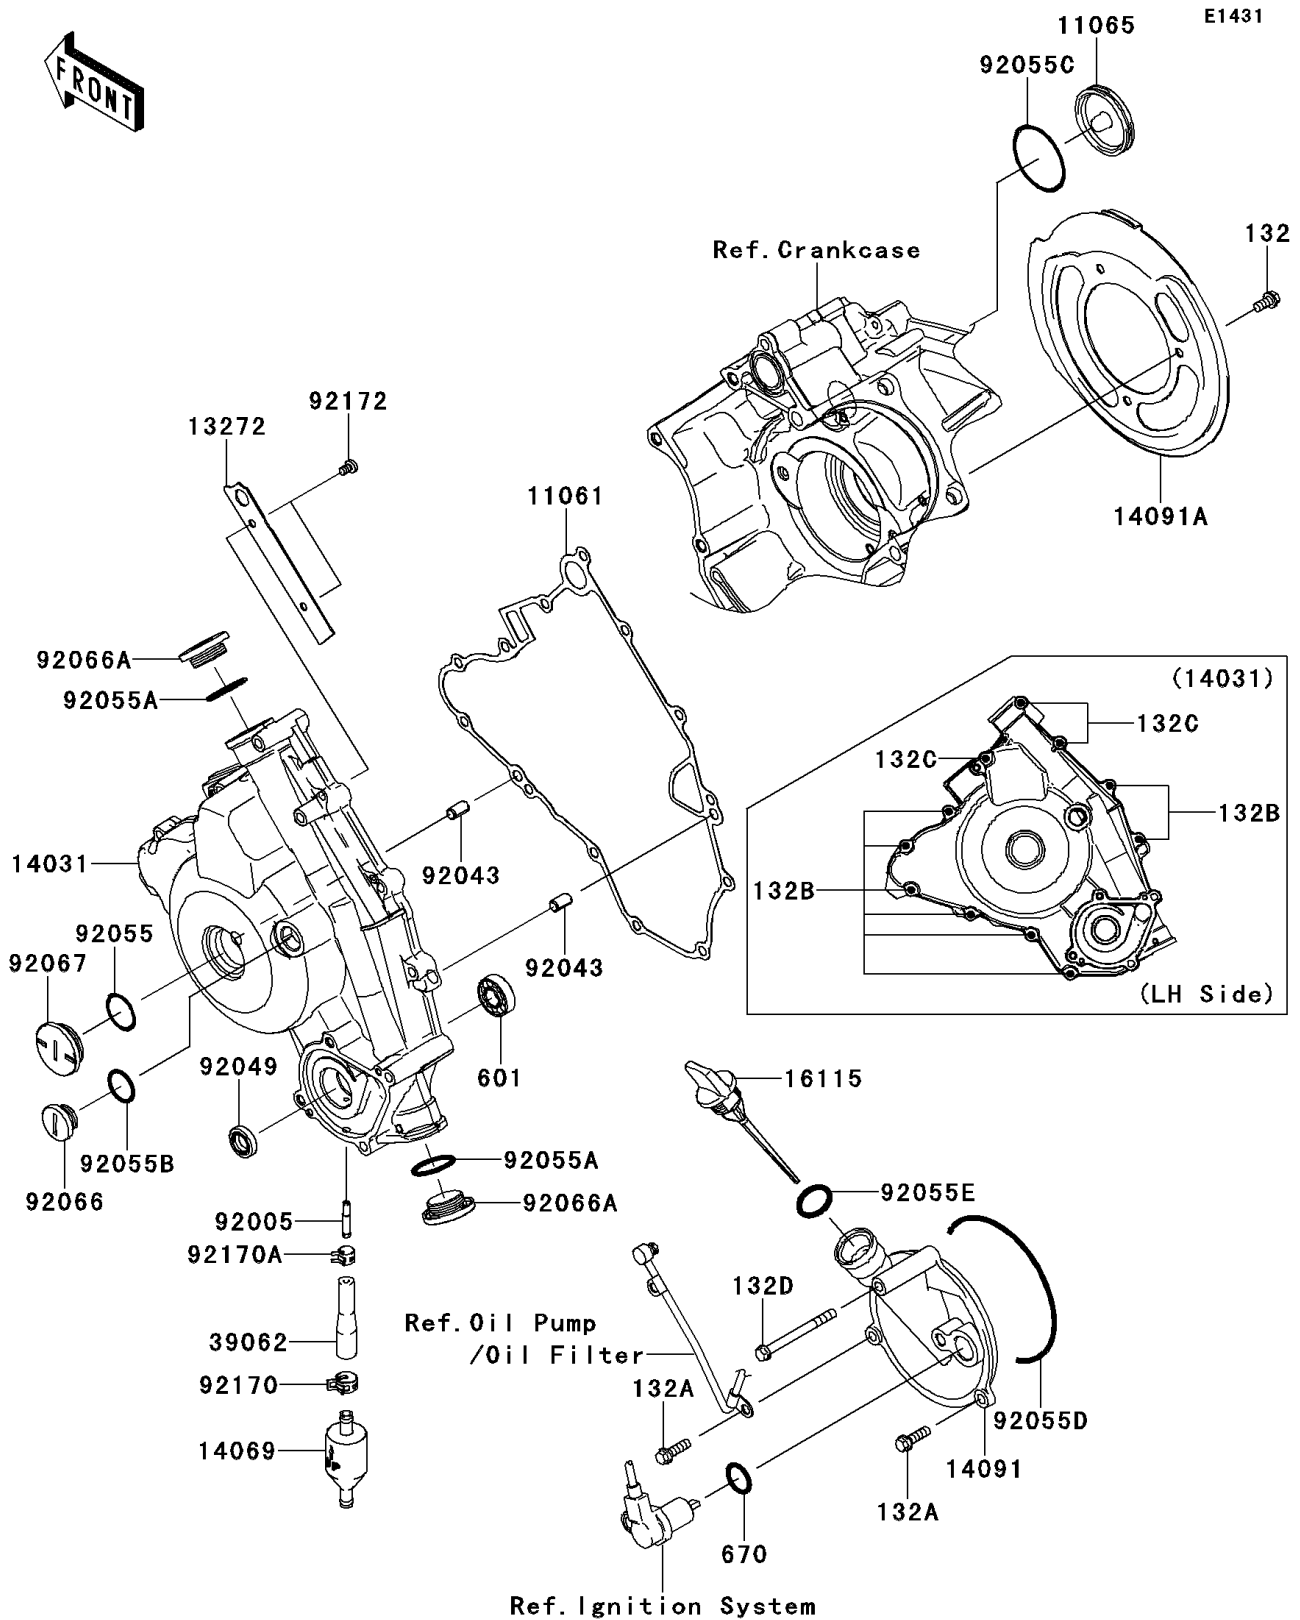

2012 Brute Force® 750 4x4i EPS PARTS DIAGRAM

Engine Cover(s)

2012 Brute Force® 750 4x4i EPS PARTS LIST

Engine Cover(s)

ITEM NAME	PART NUMBER	QUANTITY
BOLT-FLANGED-SMALL,6X12 (Ref # 132)	132BD0612	1
BOLT-FLANGED-SMALL,6X20 (Ref # 132A)	132BD0620	1
BOLT-FLANGED-SMALL,6X30 (Ref # 132B)	132BD0630	1
BOLT-FLANGED-SMALL,6X55 (Ref # 132C)	132BD0655	1
BOLT-FLANGED-SMALL,6X65 (Ref # 132D)	132BD0665	1
BEARING-BALL (Ref # 601)	601A6001	1
O RING (Ref # 670)	670D2018	1
GASKET (Ref # 11061)	11061-1119	1
CAP (Ref # 11065)	11065-1151	1
PLATE (Ref # 13272)	13272-1090	1
COVER-GENERATOR (Ref # 14031)	14031-0127	1
BREATHER (Ref # 14069)	14069-1051	1
COVER (Ref # 14091)	14091-1365	1
COVER,BELT CONVERTER (Ref # 14091A)	14091-1571	1
CAP-OIL FILLER (Ref # 16115)	16115-0001	1
HOSE-COOLING,CARBURETOR-VALVE (Ref # 39062)	39062-1382	1
FITTING (Ref # 92005)	92005-1264	1
PIN,6.2X8X14 (Ref # 92043)	92043-1263	1
SEAL-OIL,SC 12X22X5 (Ref # 92049)	92049-1228	1
RING-O,27.7X2.4 (Ref # 92055)	92055-091	1
RING-O,25.7X2.4 (Ref # 92055A)	92055-1136	1
RING-O,20X2 (Ref # 92055B)	92055-1146	1
RING-O,44.7X2.4 (Ref # 92055C)	92055-1279	1
RING-O,99.5X2.0 (Ref # 92055D)	92055-1632	1
RING-O,20X3 (Ref # 92055E)	92055-2185	1
PLUG,COVER (Ref # 92066)	92066-0011	1
PLUG,25X8 (Ref # 92066A)	92066-0012	1
PLUG,30X8 (Ref # 92067)	92067-024	1
CLAMP (Ref # 92170)	92170-1492	1

2012 Brute Force® 750 4x4i EPS PARTS LIST

Engine Cover(s)

ITEM NAME	PART NUMBER	QUANTITY
CLAMP (Ref # 92170A)	92170-1493	1
SCREW,5X8 (Ref # 92172)	92172-0119	1