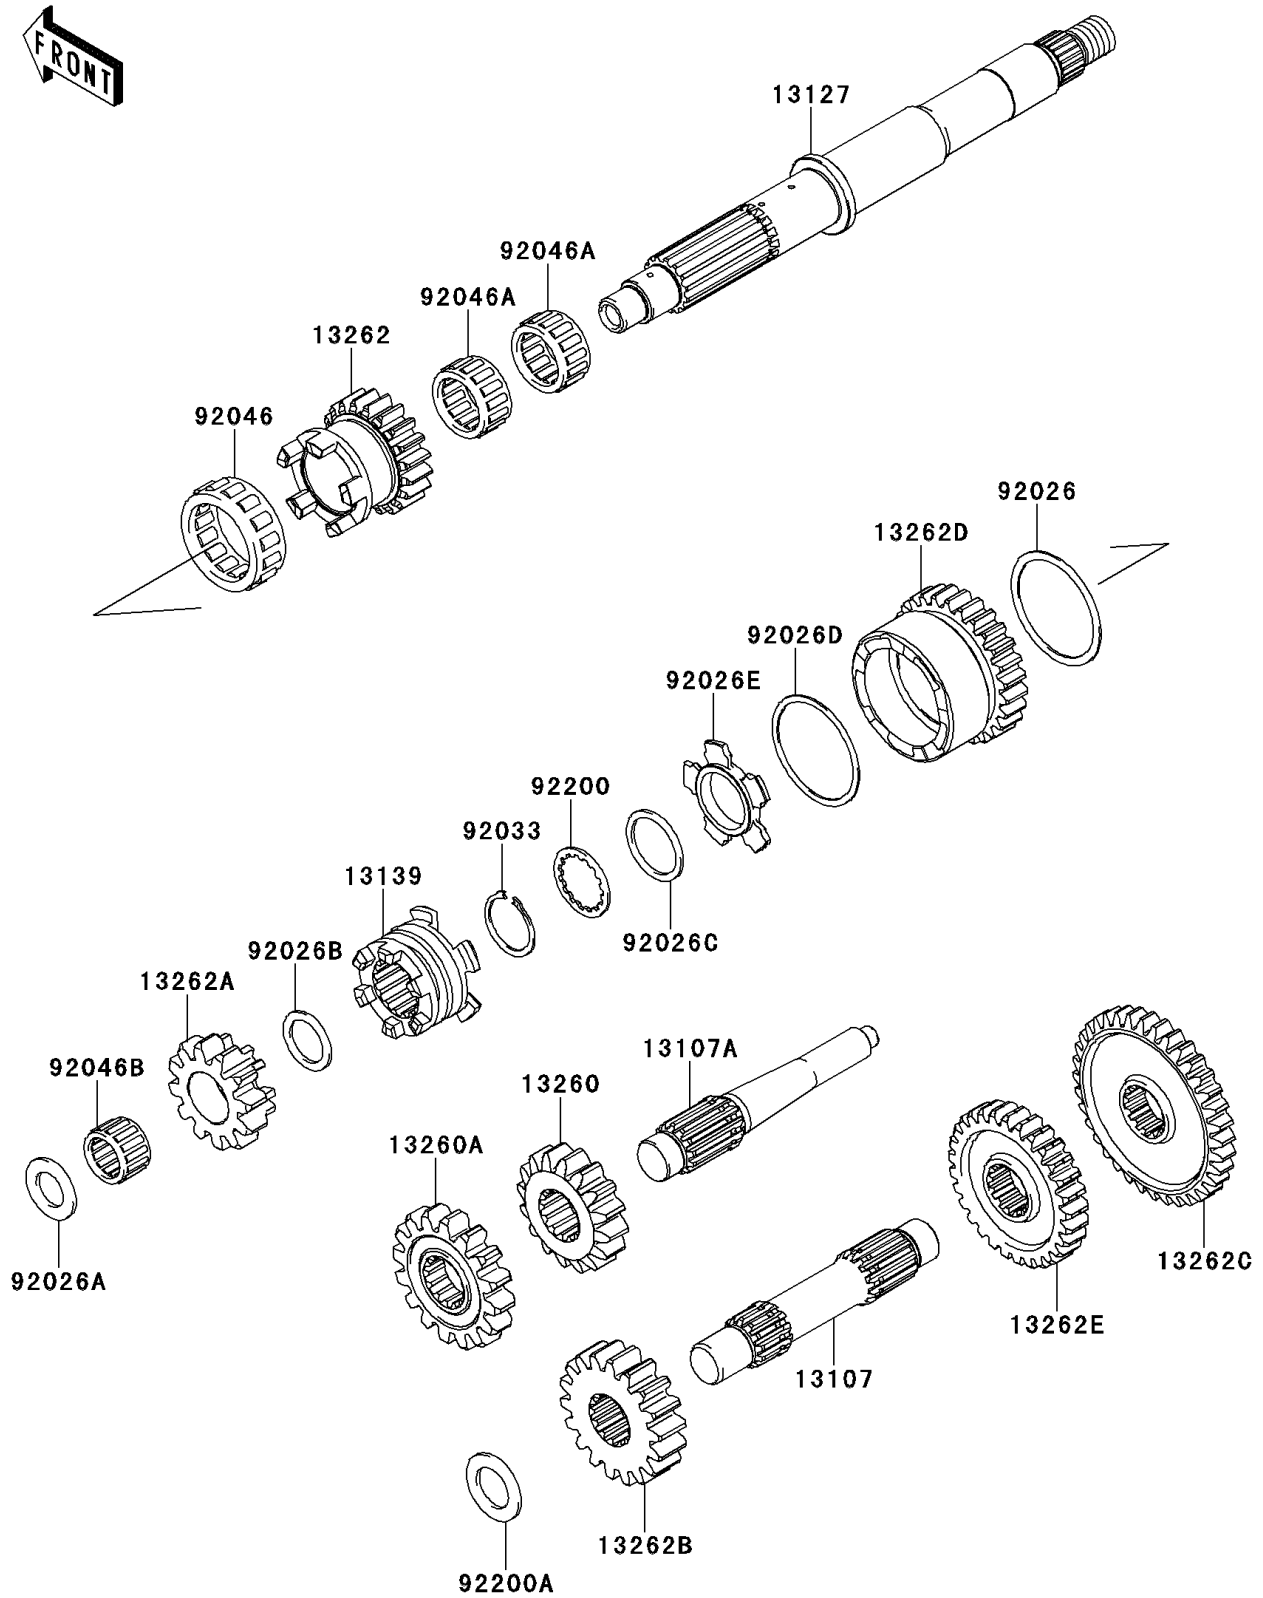

2012 Brute Force® 750 4x4i EPS PARTS DIAGRAM

Transmission

E1361

2012 Brute Force® 750 4x4i EPS PARTS LIST

Transmission

ITEM NAME	PART NUMBER	QUANTITY
SHAFT,COUNTER (Ref # 13107)	13107-0182	1
SHAFT,REVERSE,IDLE (Ref # 13107A)	13107-0754	1
SHAFT-TRANSMISSION INPUT (Ref # 13127)	13127-0053	1
SHIFTER (Ref # 13139)	13139-0626	1
GEAR,OUTPUT REVERSE,16T (Ref # 13260)	13260-1872	1
GEAR,DRIVEN REVERSE,16T (Ref # 13260A)	13260-1873	1
GEAR,INPUT LOW,20T (Ref # 13262)	13262-0234	1
GEAR,INPUT REVERSE,12T (Ref # 13262A)	13262-0235	1
GEAR,OUTPUT DRIVE,18T (Ref # 13262B)	13262-0432	1
GEAR,DRIVEN LOW,36T (Ref # 13262C)	13262-0794	1
GEAR,INPUT HI,27T (Ref # 13262D)	13262-0837	1
GEAR,DRIVEN HI,29T (Ref # 13262E)	13262-0838	1
SPACER,48.2X56X1.0 (Ref # 92026)	92026-0163	1
SPACER,17.3X30X2.0 (Ref # 92026A)	92026-1415	1
SPACER,21.2X29X1.6 (Ref # 92026B)	92026-1568	1
SPACER,28.2X34.5X1.6 (Ref # 92026C)	92026-1587	1
SPACER,48.2X54.3X1.0 (Ref # 92026D)	92026-1599	1
SPACER,HI&LOW (Ref # 92026E)	92026-1600	1
RING-SNAP,25.9X30.6X1.2 (Ref # 92033)	92033-1037	1
BEARING-NEEDLE,HIGH GEAR (Ref # 92046)	92046-1276	1
BEARING-NEEDLE,FWF-283317 (Ref # 92046A)	92046-1278	1
BEARING-NEEDLE,REVERSE GEAR (Ref # 92046B)	92046-1279	1
WASHER,28.5X34.0X1.5 (Ref # 92200)	92200-1240	1
WASHER,20.3X33X2.0 (Ref # 92200A)	92200-1351	1