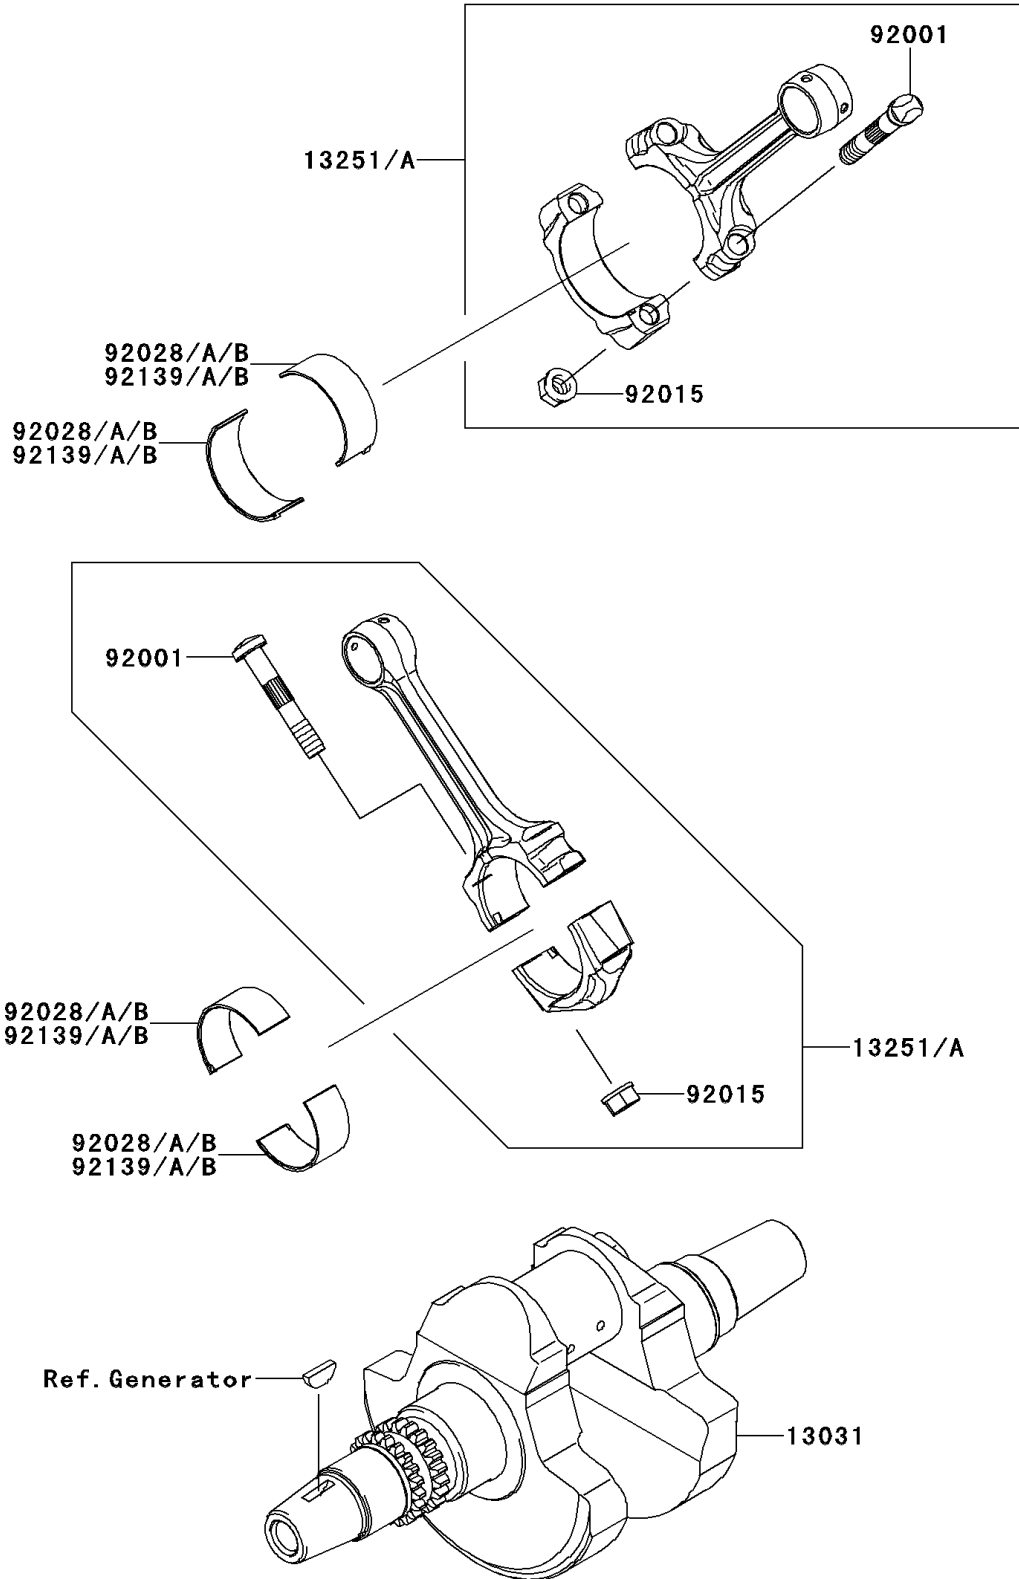

2012 Brute Force® 750 4x4i EPS PARTS DIAGRAM

Crankshaft

E1321

2012 Brute Force® 750 4x4i EPS PARTS LIST

Crankshaft

ITEM NAME	PART NUMBER	QUANTITY
CRANKSHAFT-COMP (Ref # 13031)	13031-0718	1
ROD-ASSY-CONNECTING (Ref # 13251A)	13251-1143	1
BOLT,CONNECTING ROD (Ref # 92001)	92001-1980	1
NUT,FLANGED,8MM (Ref # 92015)	92015-1311	1
BUSHING,CONNECTING ROD,GREEN (Ref # 92028)	92028-1961	1
BUSHING,CONNECTING ROD,YELLOW (Ref # 92028A)	92028-1962	1
BUSHING,CONNECTING ROD,BROWN (Ref # 92028B)	92028-1963	1