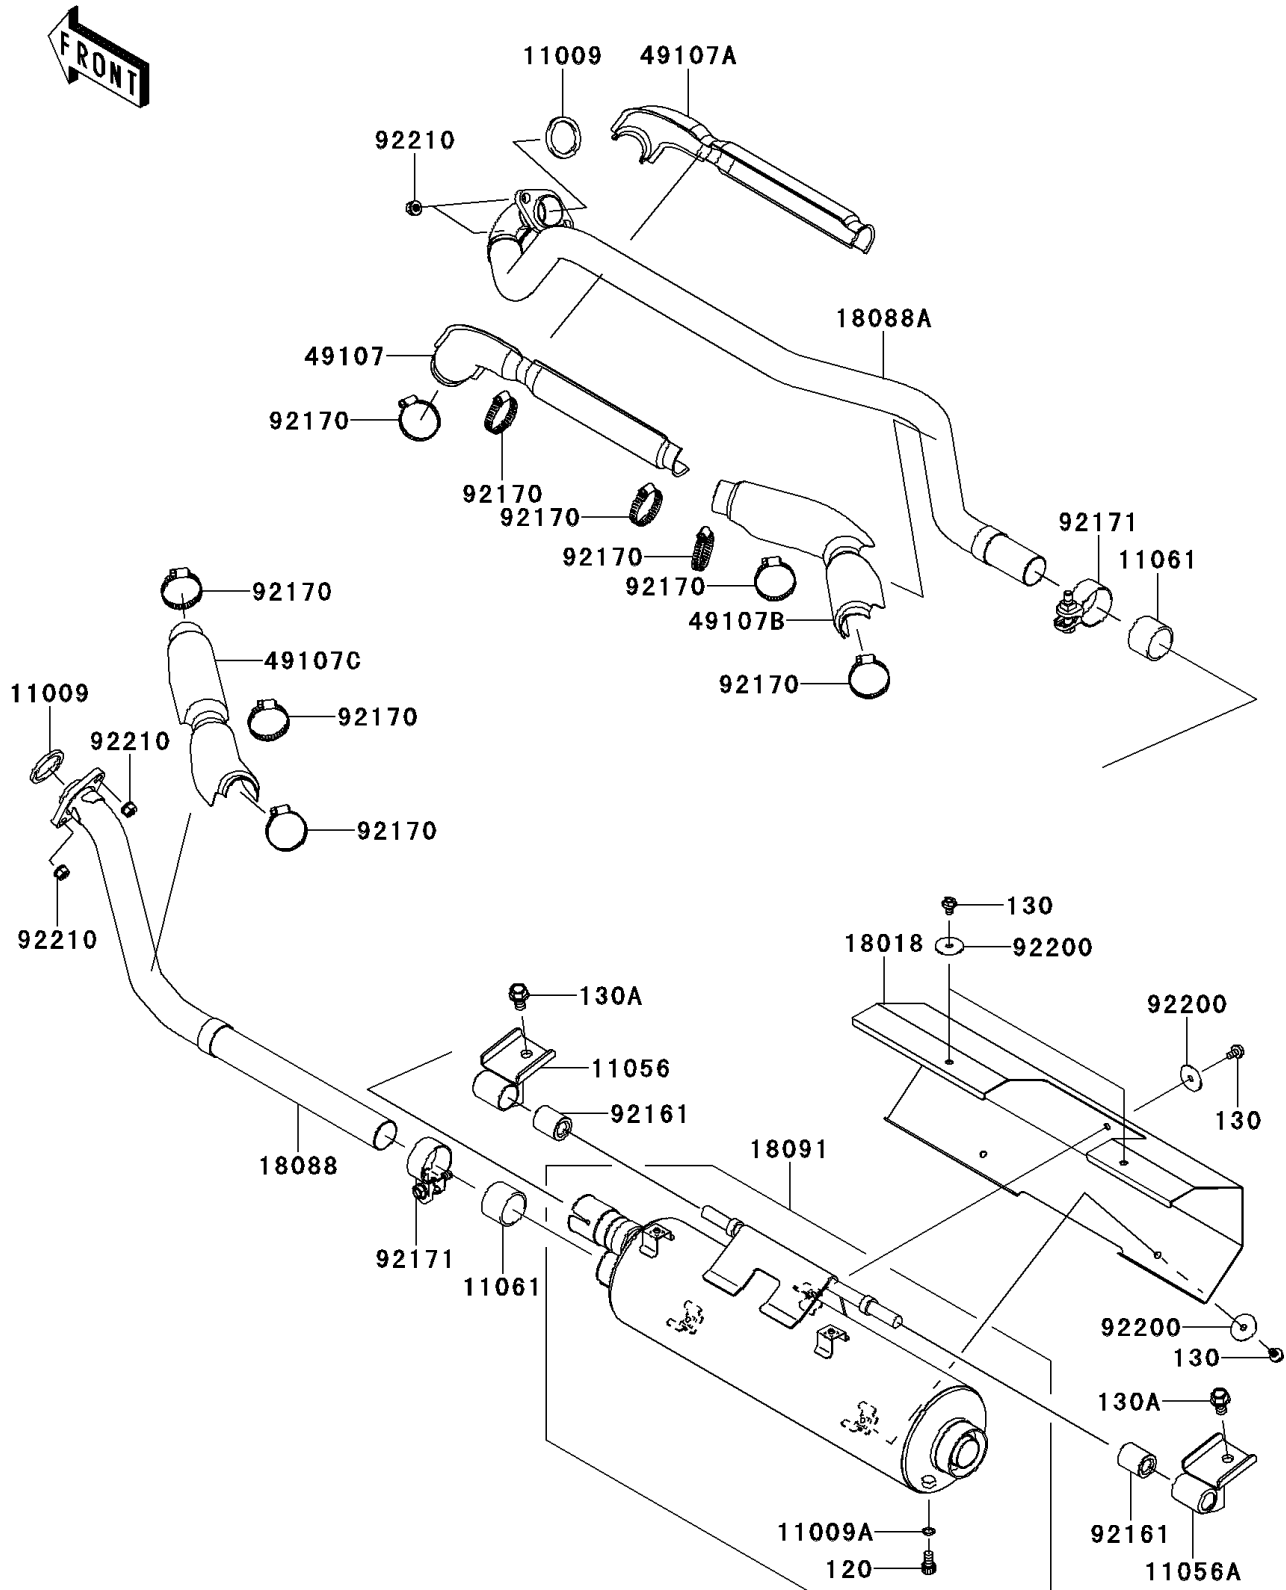

2012 Brute Force® 750 4x4i EPS PARTS DIAGRAM

Muffler(s)

E1140

2012 Brute Force® 750 4x4i EPS PARTS LIST

Muffler(s)

ITEM NAME	PART NUMBER	QUANTITY
BOLT-SOCKET,8X14 (Ref # 120)	120CB0814	1
BOLT-FLANGED,6X10 (Ref # 130)	130BD0610	1
BOLT-FLANGED,10X16 (Ref # 130A)	130CA1016	1
GASKET,EXHAUST HOLDER (Ref # 11009)	11009-1894	1
GASKET (Ref # 11009A)	11009-3028	1
BRACKET,MUFFLER,FR (Ref # 11056)	11056-0532	1
BRACKET,MUFFLER,RR (Ref # 11056A)	11056-0533	1
GASKET,MUFFLER CONNECTING (Ref # 11061)	11061-0360	1
PLATE-HEAT GUARD (Ref # 18018)	18018-0553	1
PIPE-EXHAUST,RR (Ref # 18088)	18088-0713	1
PIPE-EXHAUST,FR (Ref # 18088A)	18088-0728	1
BODY-COMP-MUFFLER (Ref # 18091)	18091-0841	1
COVER-EXHAUST PIPE,FR-F,LH (Ref # 49107)	49107-0715	1
COVER-EXHAUST PIPE,FR-F,RH (Ref # 49107A)	49107-0716	1
COVER-EXHAUST PIPE,FR-R (Ref # 49107B)	49107-0717	1
COVER-EXHAUST PIPE,RR (Ref # 49107C)	49107-0718	1
DAMPER (Ref # 92161)	92161-0961	1
CLAMP (Ref # 92170)	92170-1036	1
CLAMP (Ref # 92171)	92171-1330	1
WASHER,6.5X12X2 (Ref # 92200)	92200-0511	1
NUT,8MM (Ref # 92210)	92210-1242	1