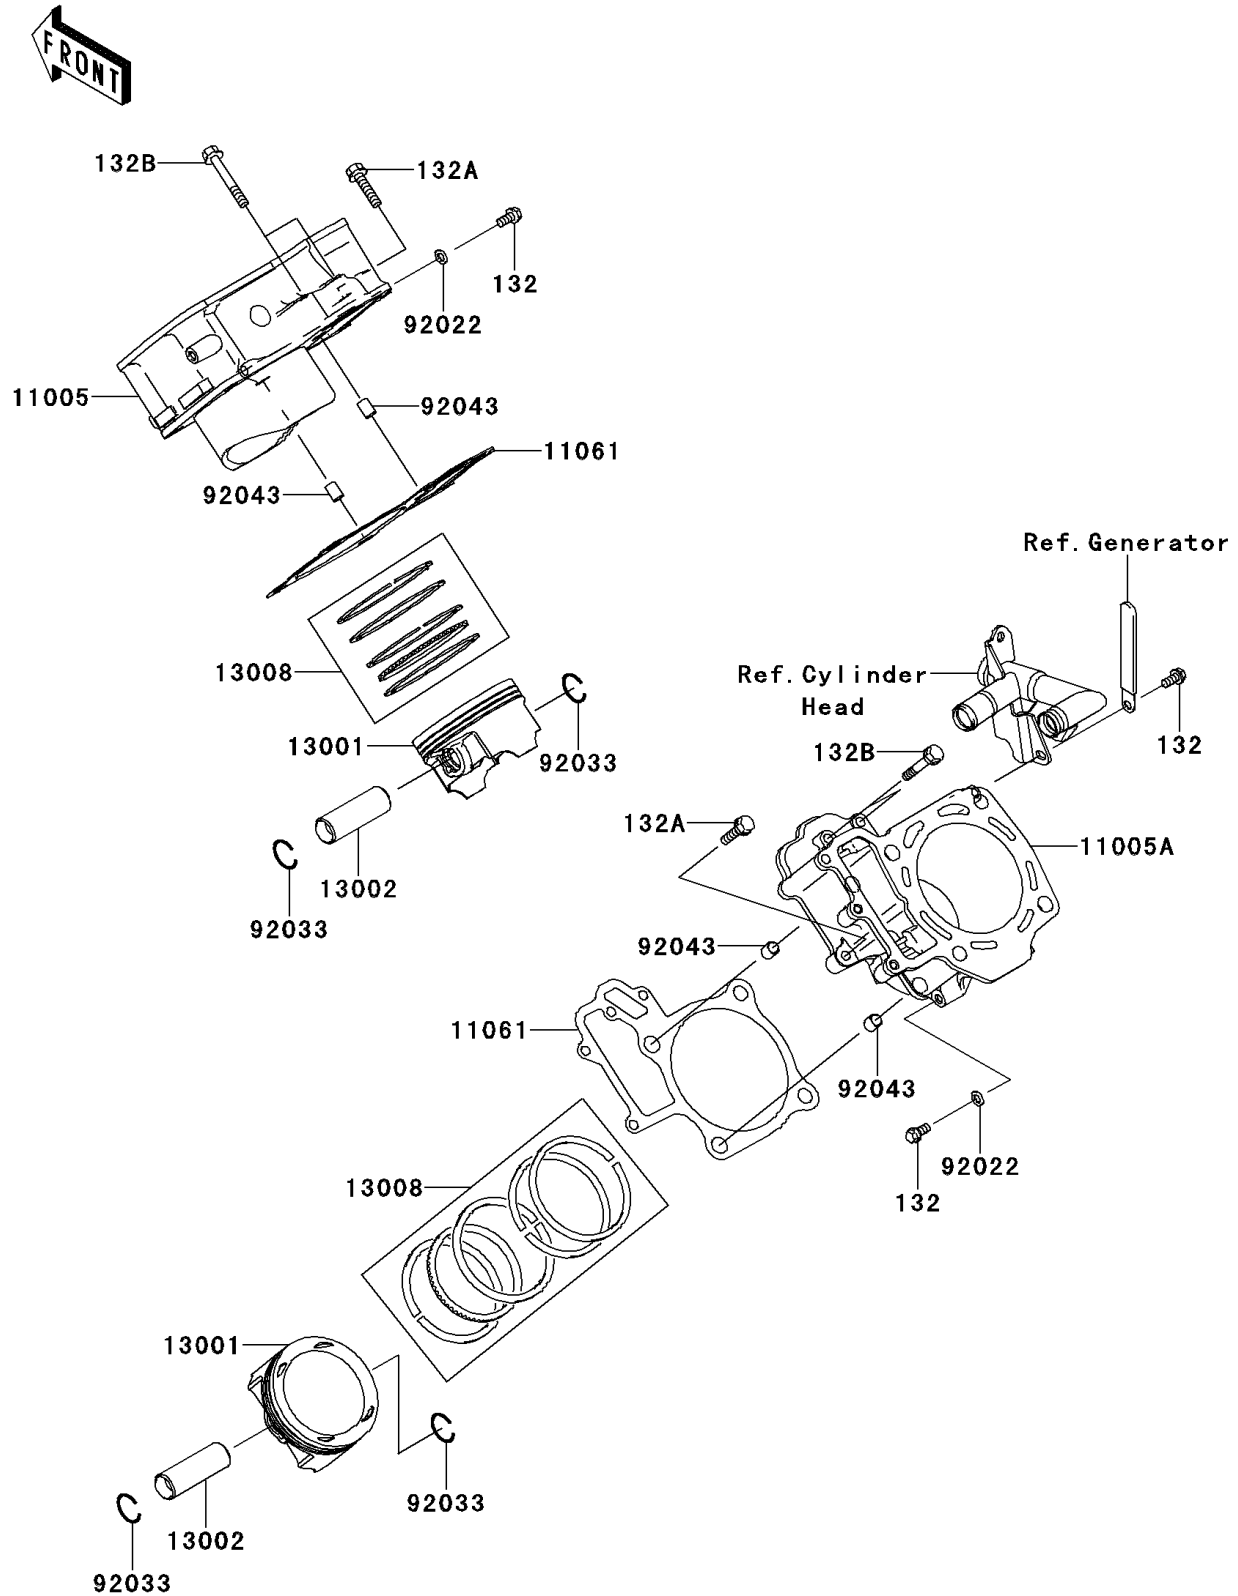

2012 Brute Force® 750 4x4i EPS PARTS DIAGRAM

Cylinder/Piston(s)

E1120

2012 Brute Force® 750 4x4i EPS PARTS LIST

Cylinder/Piston(s)

ITEM NAME	PART NUMBER	QUANTITY
BOLT-FLANGED-SMALL,6X12 (Ref # 132)	132BD0612	1
BOLT-FLANGED-SMALL,6X30 (Ref # 132A)	132BD0630	1
BOLT-FLANGED-SMALL,6X40 (Ref # 132B)	132BD0640	1
CYLINDER-ENGINE,FR (Ref # 11005)	11005-0592	1
CYLINDER-ENGINE,RR (Ref # 11005A)	11005-0593	1
GASKET,CYLINDER BASE (Ref # 11061)	11061-0063	1
PISTON-ENGINE (Ref # 13001)	13001-0718	1
PIN-PISTON (Ref # 13002)	13002-1060	1
RING-SET-PISTON (Ref # 13008)	13008-0042	1
WASHER,6.2X11X1 (Ref # 92022)	92022-304	1
RING-SNAP (Ref # 92033)	92033-1207	1
PIN,10.1X12X14 (Ref # 92043)	92043-4009	1