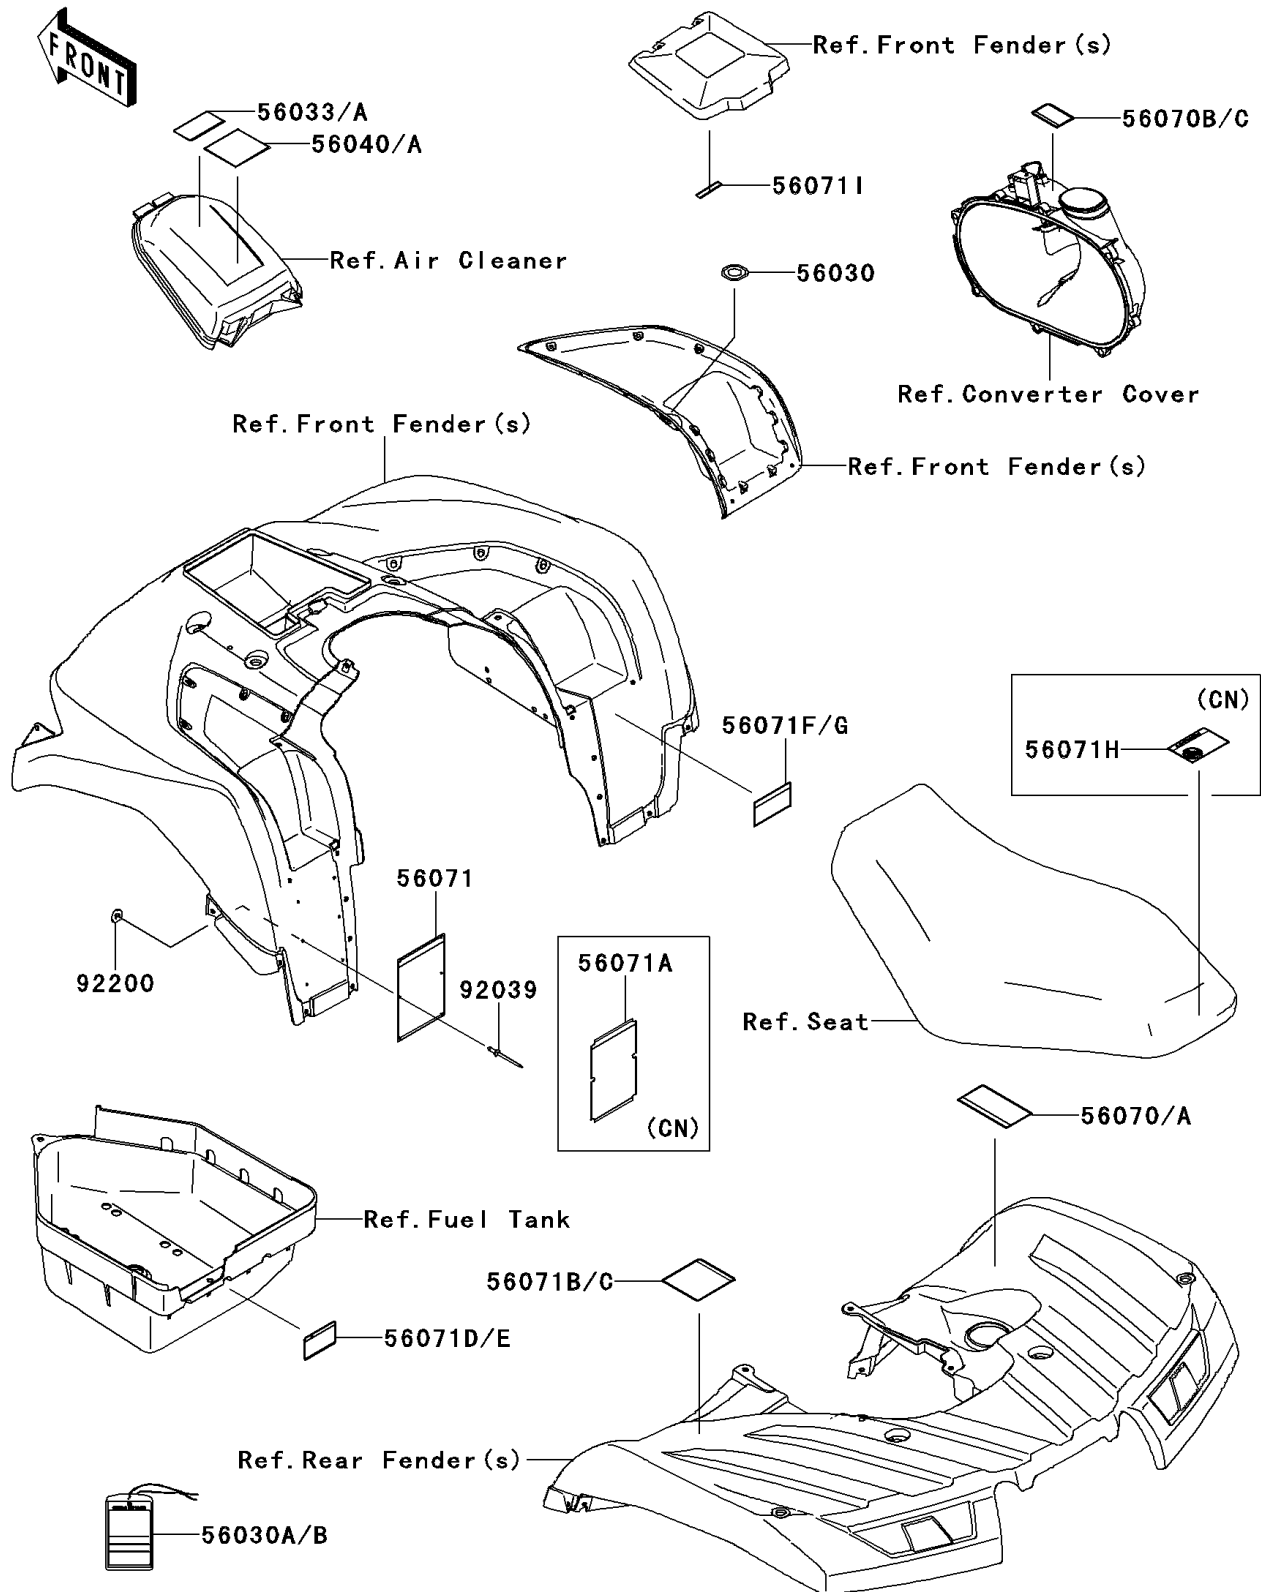

2012 Brute Force® 750 4x4i EPS PARTS DIAGRAM

Labels

F2860

2012 Brute Force® 750 4x4i EPS PARTS LIST

Labels

ITEM NAME	PART NUMBER	QUANTITY
LABEL,IGNITION SWITCH (Ref # 56030)	56030-0018	1
LABEL,HANGTAG (Ref # 56030A)	56030-0194	1
LABEL-MANUAL,AIR CLEANER (Ref # 56033)	56033-0064	1
LABEL-WARNING,UNDER 16 (Ref # 56040)	56040-1276	1
LABEL-WARNING,DRIVE BELT (Ref # 56070)	56070-0038	1
LABEL-WARNING,CVT COVER (Ref # 56070B)	56070-1269	1
LABEL-WARNING,SERIOUS INJURY (Ref # 56071)	56071-0057	1
LABEL-WARNING,TIRE&MAX LOAD (Ref # 56071B)	56071-0073	1
LABEL-WARNING,TOWING (Ref # 56071D)	56071-0079	1
LABEL-WARNING,SHIFT LEVER (Ref # 56071F)	56071-0090	1
LABEL-WARNING,STORAGE (Ref # 56071I)	56071-0199	1
RIVET,3.2X8 (Ref # 92039)	92039-3763	1
WASHER,3.5X8X1 (Ref # 92200)	92200-1251	1
LABEL,HANGTAG,FRN (Ref # 56030B)	56030-0197	1
LABEL-MANUAL,AIR CLEANER,FRN (Ref # 56033A)	56033-0308	1
LABEL-WARNING,AGE,FRN (Ref # 56040A)	56040-1325	1
LABEL-WARNING,DRIVE BELT,FRN (Ref # 56070A)	56070-0039	1
LABEL-WARNING,CVT COVER,FRN (Ref # 56070C)	56070-1271	1
LABEL-WARNING,GENERAL,FRN (Ref # 56071A)	56071-0059	1
LABEL-WARNING,TIRE INFO,FRN (Ref # 56071C)	56071-0074	1
LABEL-WARNING,TRAILER TOWING,FRN (Ref # 56071E)	56071-0080	1
LABEL-WARNING,SHIFT LEVER,FRN (Ref # 56071G)	56071-0092	1
LABEL-WARNING,NO PASSENGER,FRN (Ref # 56071H)	56071-0097	1