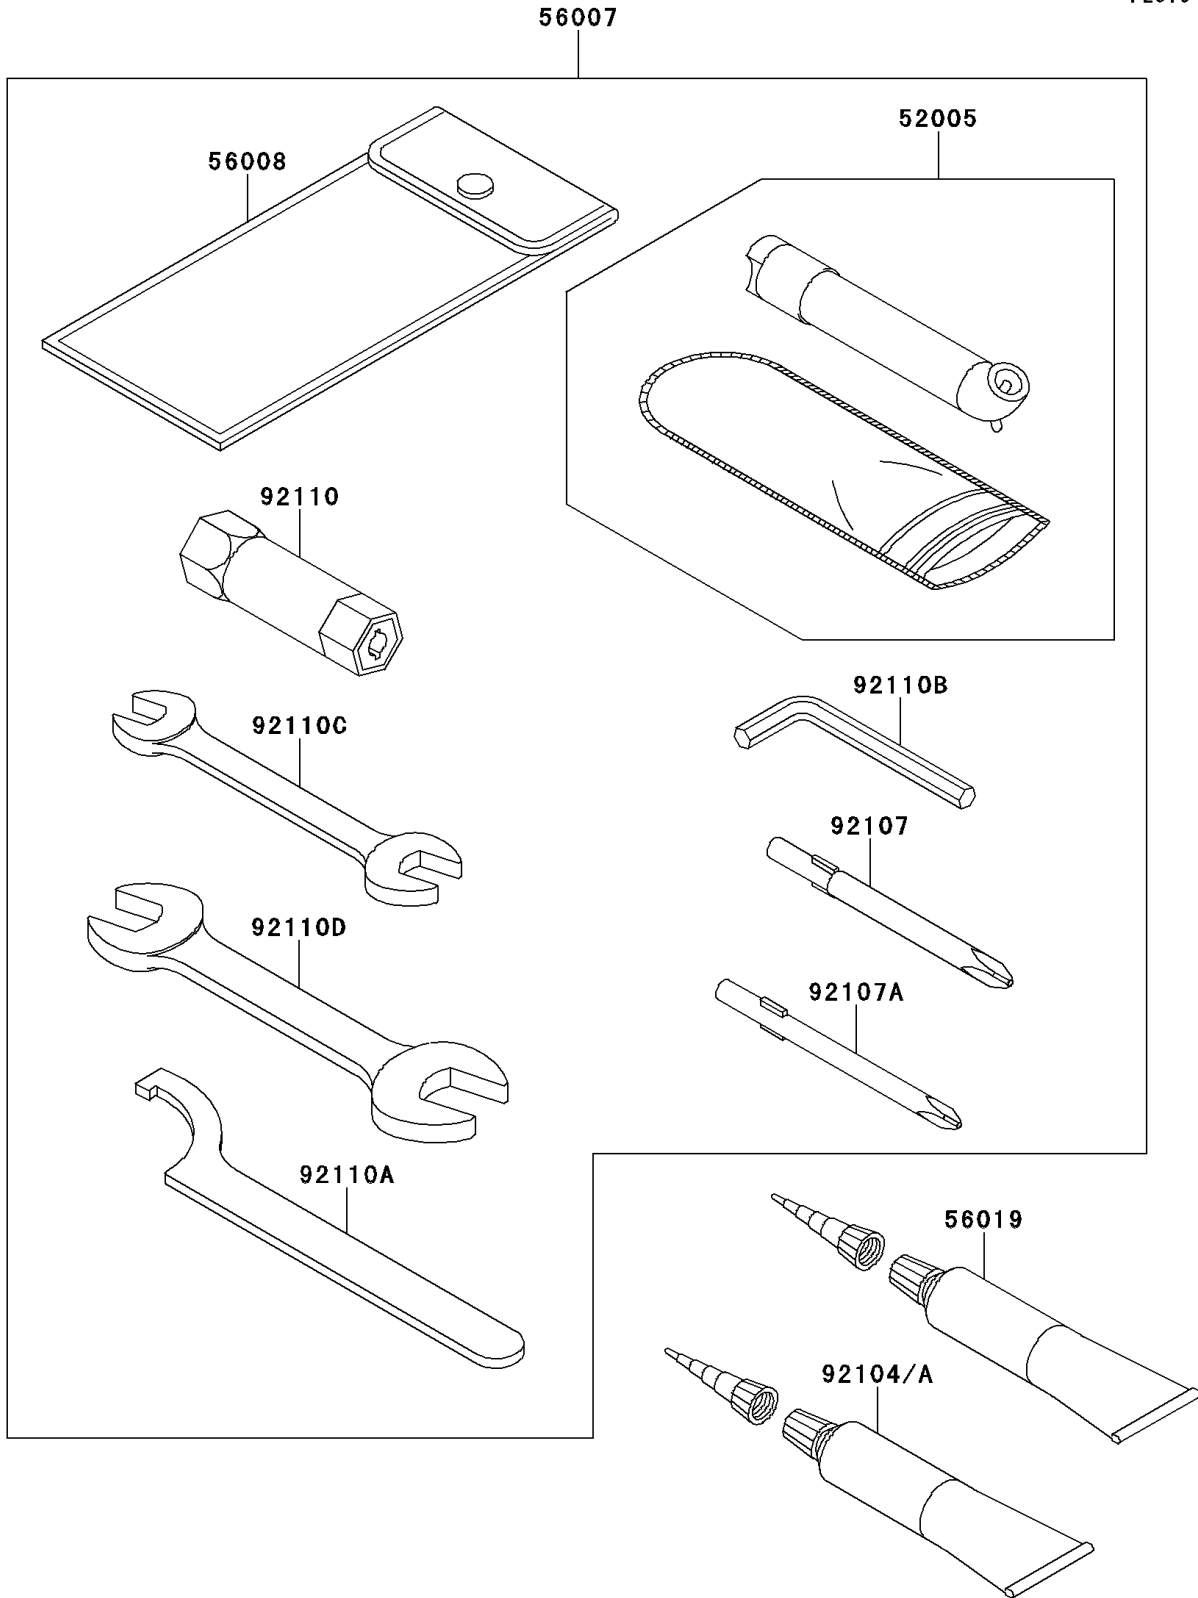

2012 Brute Force® 750 4x4i EPS PARTS DIAGRAM

Owner's Tools

F2810

2012 Brute Force® 750 4x4i EPS PARTS LIST

Owner's Tools

ITEM NAME	PART NUMBER	QUANTITY
GAUGE,AIR (Ref # 52005)	52005-1082	1
TOOL-KIT (Ref # 56007)	56007-0014	1
BAG,TOOL (Ref # 56008)	56008-1007	1
GASKET-LIQUID,TB1211,WHITE (Ref # 56019)	56019-120	1
GASKET-LIQUID,TB1211F,CLEAR (Ref # 92104)	92104-0004	1
GASKET-LIQUID,TB1216,GRAY (Ref # 92104A)	92104-1063	1
TOOL-DRIVER,#3PHILLIPS (Ref # 92107)	92107-005	1
TOOL-DRIVER,#2PHILLIPS (Ref # 92107A)	92107-1053	1
TOOL-WRENCH,BOX,16MM (Ref # 92110)	92110-1116	1
TOOL-WRENCH,HOOK (Ref # 92110A)	92110-1129	1
TOOL-WRENCH,ALLEN,3MM (Ref # 92110B)	92110-1140	1
TOOL-WRENCH,OPEN END,10X12 (Ref # 92110C)	92110-1152	1
TOOL-WRENCH,OPEN END,14X17 (Ref # 92110D)	92110-1153	1