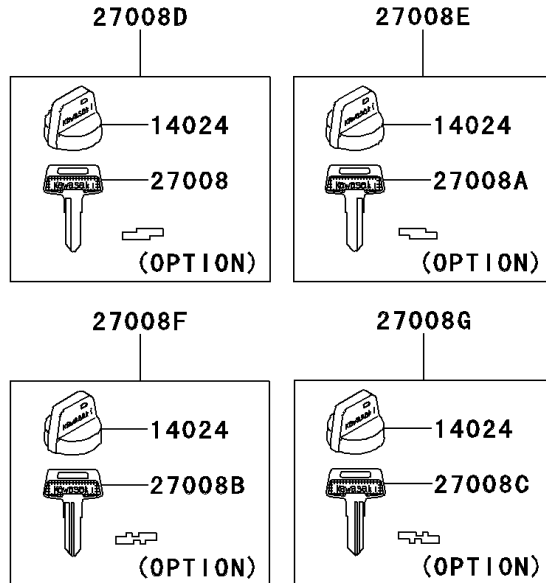

2012 Brute Force® 750 4x4i EPS PARTS DIAGRAM

Ignition Switch

F2770

2012 Brute Force® 750 4x4i EPS PARTS LIST

Ignition Switch

ITEM NAME	PART NUMBER	QUANTITY
SWITCH-COMP,D.C. TERMINAL (Ref # 13151)	13151-0557	1
COVER,KEY (Ref # 14024)	14024-1551	1
SWITCH-ASSY-IGNITION (Ref # 27005)	27005-0019	1
KEY-LOCK,BLANK (Ref # 27008)	27008-1041	1
KEY-LOCK,BLANK (Ref # 27008A)	27008-1042	1
KEY-LOCK,BLANK (Ref # 27008B)	27008-1043	1
KEY-LOCK,BLANK (Ref # 27008C)	27008-1044	1
KEY-LOCK,BLANK,W/COVER (Ref # 27008D)	27008-1132	1
KEY-LOCK,BLANK,W/COVER (Ref # 27008E)	27008-1133	1
KEY-LOCK,BLANK,W/COVER (Ref # 27008F)	27008-1134	1
KEY-LOCK,BLANK,W/COVER (Ref # 27008G)	27008-1135	1
NUT,IGNITION SWITCH (Ref # 92210)	92210-1109	1