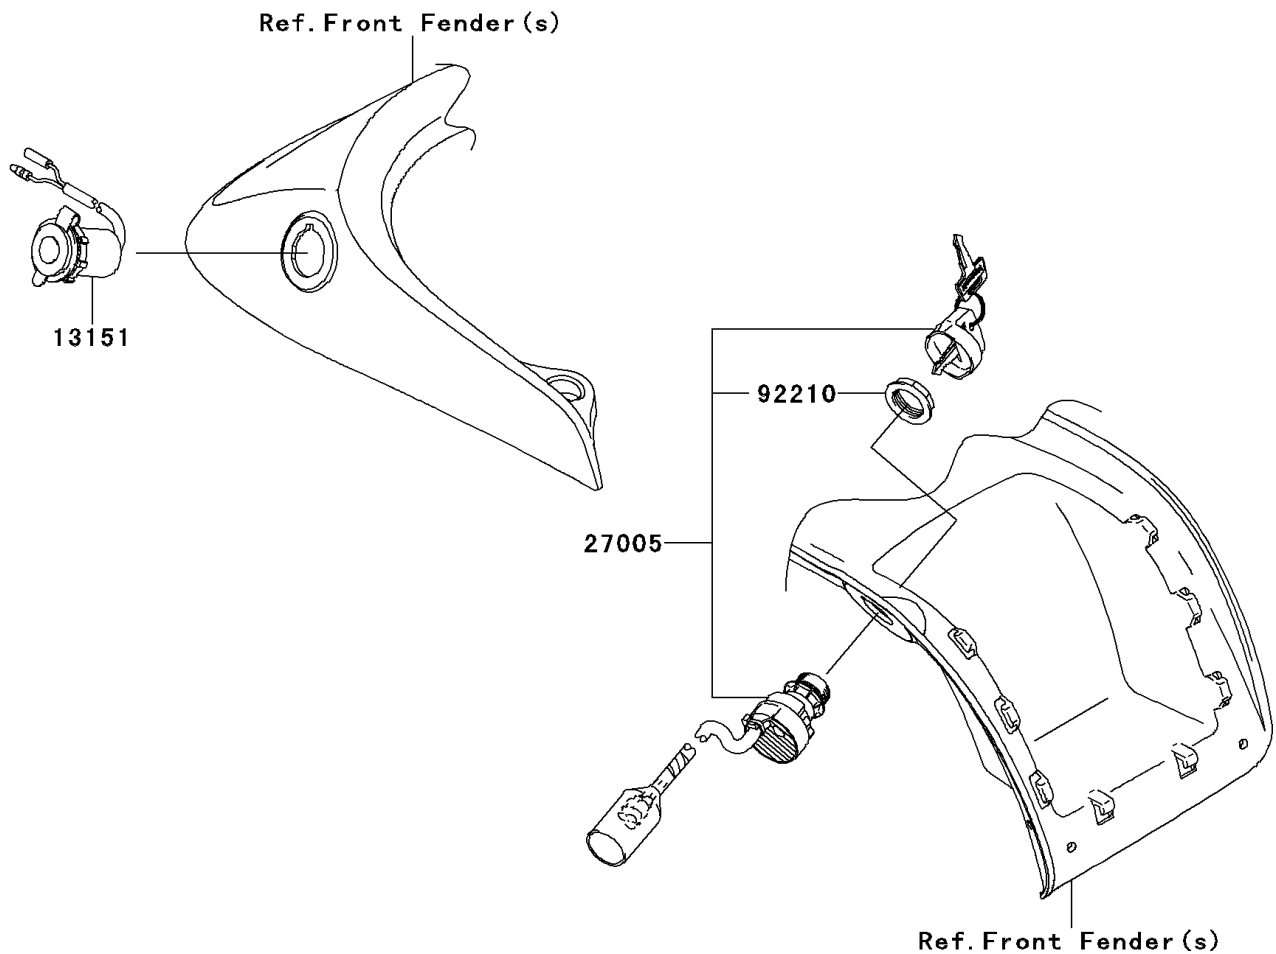

2012 Brute Force® 750 4x4i EPS PARTS DIAGRAM

Ignition Switch

F2770

2012 Brute Force® 750 4x4i EPS PARTS LIST

Ignition Switch

ITEM NAME	PART NUMBER	QUANTITY
SWITCH-COMP,D.C. TERMINAL (Ref # 13151)	13151-0557	1
COVER,KEY (Ref # 14024)	14024-1551	1
SWITCH-ASSY-IGNITION (Ref # 27005)	27005-0019	1
KEY-LOCK,BLANK (Ref # 27008)	27008-1041	1
KEY-LOCK,BLANK (Ref # 27008A)	27008-1042	1
KEY-LOCK,BLANK (Ref # 27008B)	27008-1043	1
KEY-LOCK,BLANK (Ref # 27008C)	27008-1044	1
KEY-LOCK,BLANK,W/COVER (Ref # 27008D)	27008-1132	1
KEY-LOCK,BLANK,W/COVER (Ref # 27008E)	27008-1133	1
KEY-LOCK,BLANK,W/COVER (Ref # 27008F)	27008-1134	1
KEY-LOCK,BLANK,W/COVER (Ref # 27008G)	27008-1135	1
NUT,IGNITION SWITCH (Ref # 92210)	92210-1109	1