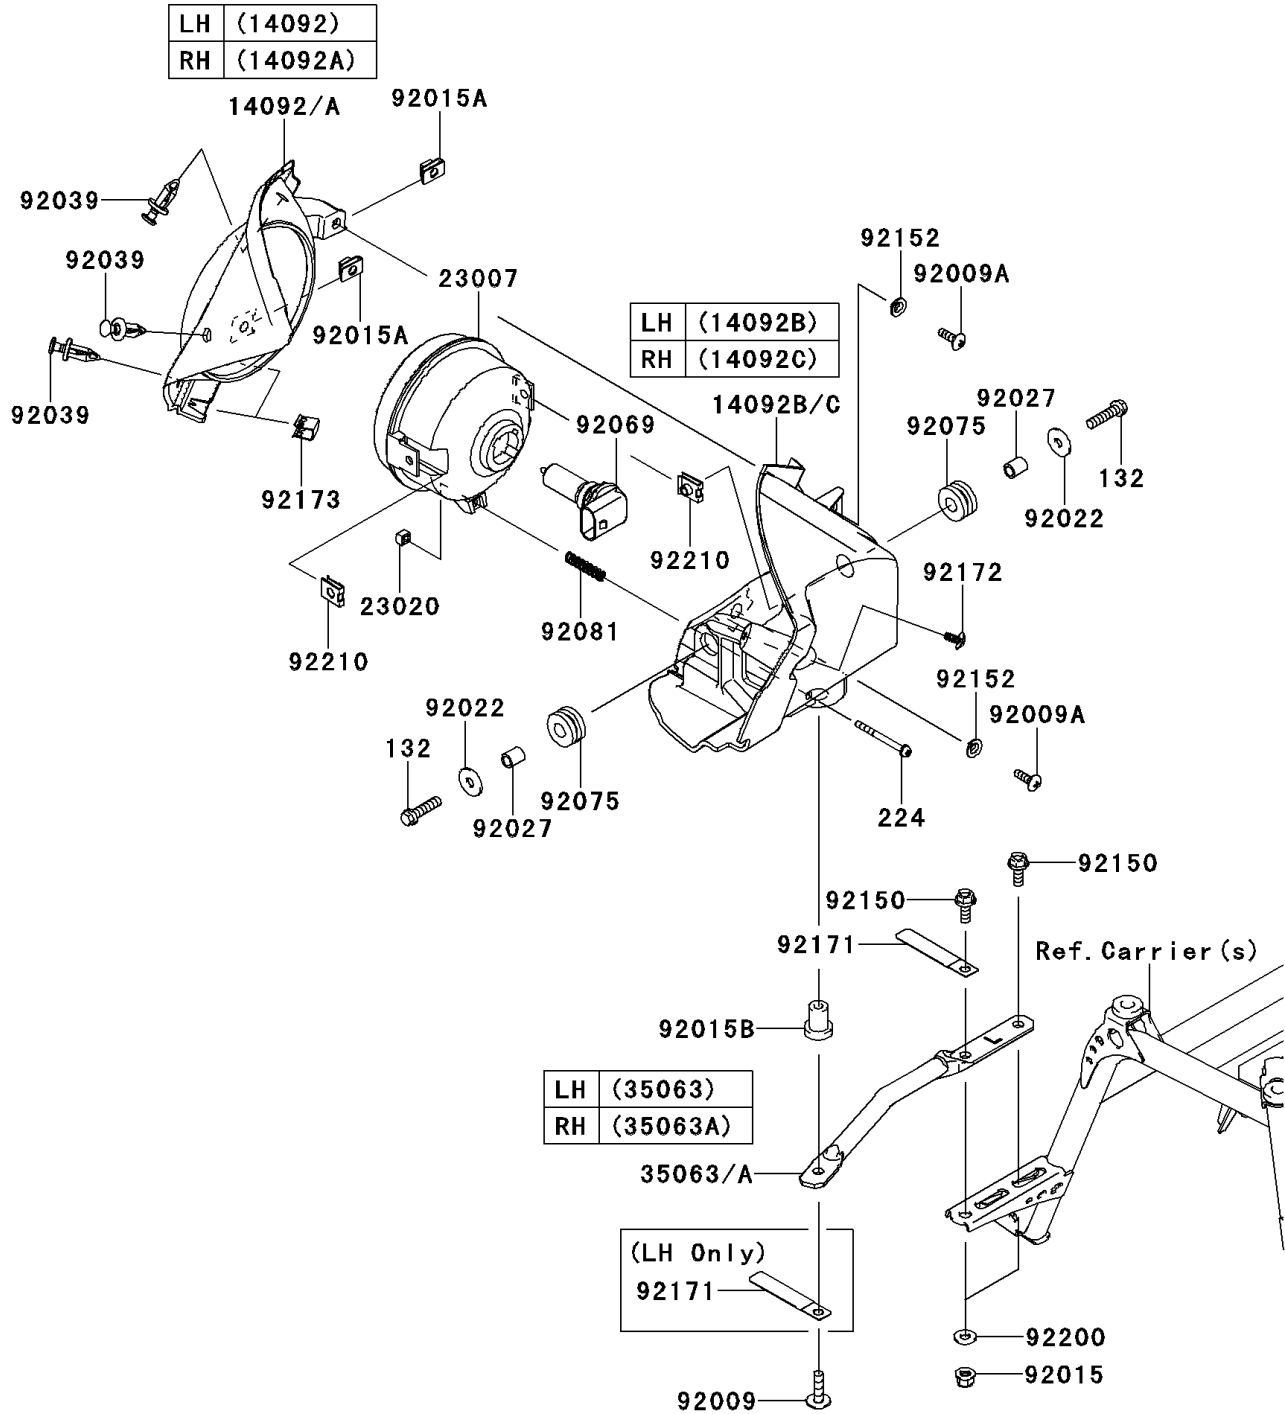

## 2012 Brute Force® 750 4x4i EPS PARTS DIAGRAM

Headlight(s)

F2710

## 2012 Brute Force® 750 4x4i EPS PARTS LIST

Headlight(s)

ITEM NAME	PART NUMBER	QUANTITY
BOLT-FLANGED-SMALL,6X25 (Ref # 132)	132BA0625	1
SCREW-PAN-WP-CROS,4X45 (Ref # 224)	224AA0445	1
COVER,HEAD LAMP,LH,F.BLACK (Ref # 14092)	14092-0190-6Z	1
COVER,HEAD LAMP,RH,F.BLACK (Ref # 14092A)	14092-0191-6Z	1
COVER,RR HEAD LAMP,LH (Ref # 14092B)	14092-0192	1
COVER,RR HEAD LAMP,RH (Ref # 14092C)	14092-0193	1
LENS-COMP,HEAD LAMP (Ref # 23007)	23007-0096	1
NUT,4MM,FOCUS ADJUST (Ref # 23020)	23020-018	1
STAY,HEAD LAMP,LH (Ref # 35063)	35063-0806	1
STAY,HEAD LAMP,RH (Ref # 35063A)	35063-0807	1
SCREW,6X22,BLACK (Ref # 92009)	92009-1256	1
SCREW,5X16,BLACK (Ref # 92009A)	92009-1654	1
NUT,LOCK,FLANGED,6MM (Ref # 92015)	92015-1339	1
NUT,5MM (Ref # 92015A)	92015-1627	1
NUT,RUBBER,6MM (Ref # 92015B)	92015-1692	1
WASHER,6.5X20X1.6 (Ref # 92022)	92022-125	1
COLLAR,6.8X10X12 (Ref # 92027)	92027-162	1
RIVET (Ref # 92039)	92039-1229	1
BULB,12V 35/35W (Ref # 92069)	92069-0019	1
DAMPER (Ref # 92075)	92075-1690	1
SPRING,FOCUS ADJUST (Ref # 92081)	92081-1896	1
BOLT,FLANGED,6X15 (Ref # 92150)	92150-1015	1
COLLAR (Ref # 92152)	92152-0250	1
CLAMP (Ref # 92171)	92171-0652	1
SCREW,TAPPING,5X10 (Ref # 92172)	92172-1061	1
CLAMP (Ref # 92173)	92173-0104	1
WASHER,6.5X14.5X1.5 (Ref # 92200)	92200-3775	1
NUT (Ref # 92210)	92210-1125	1