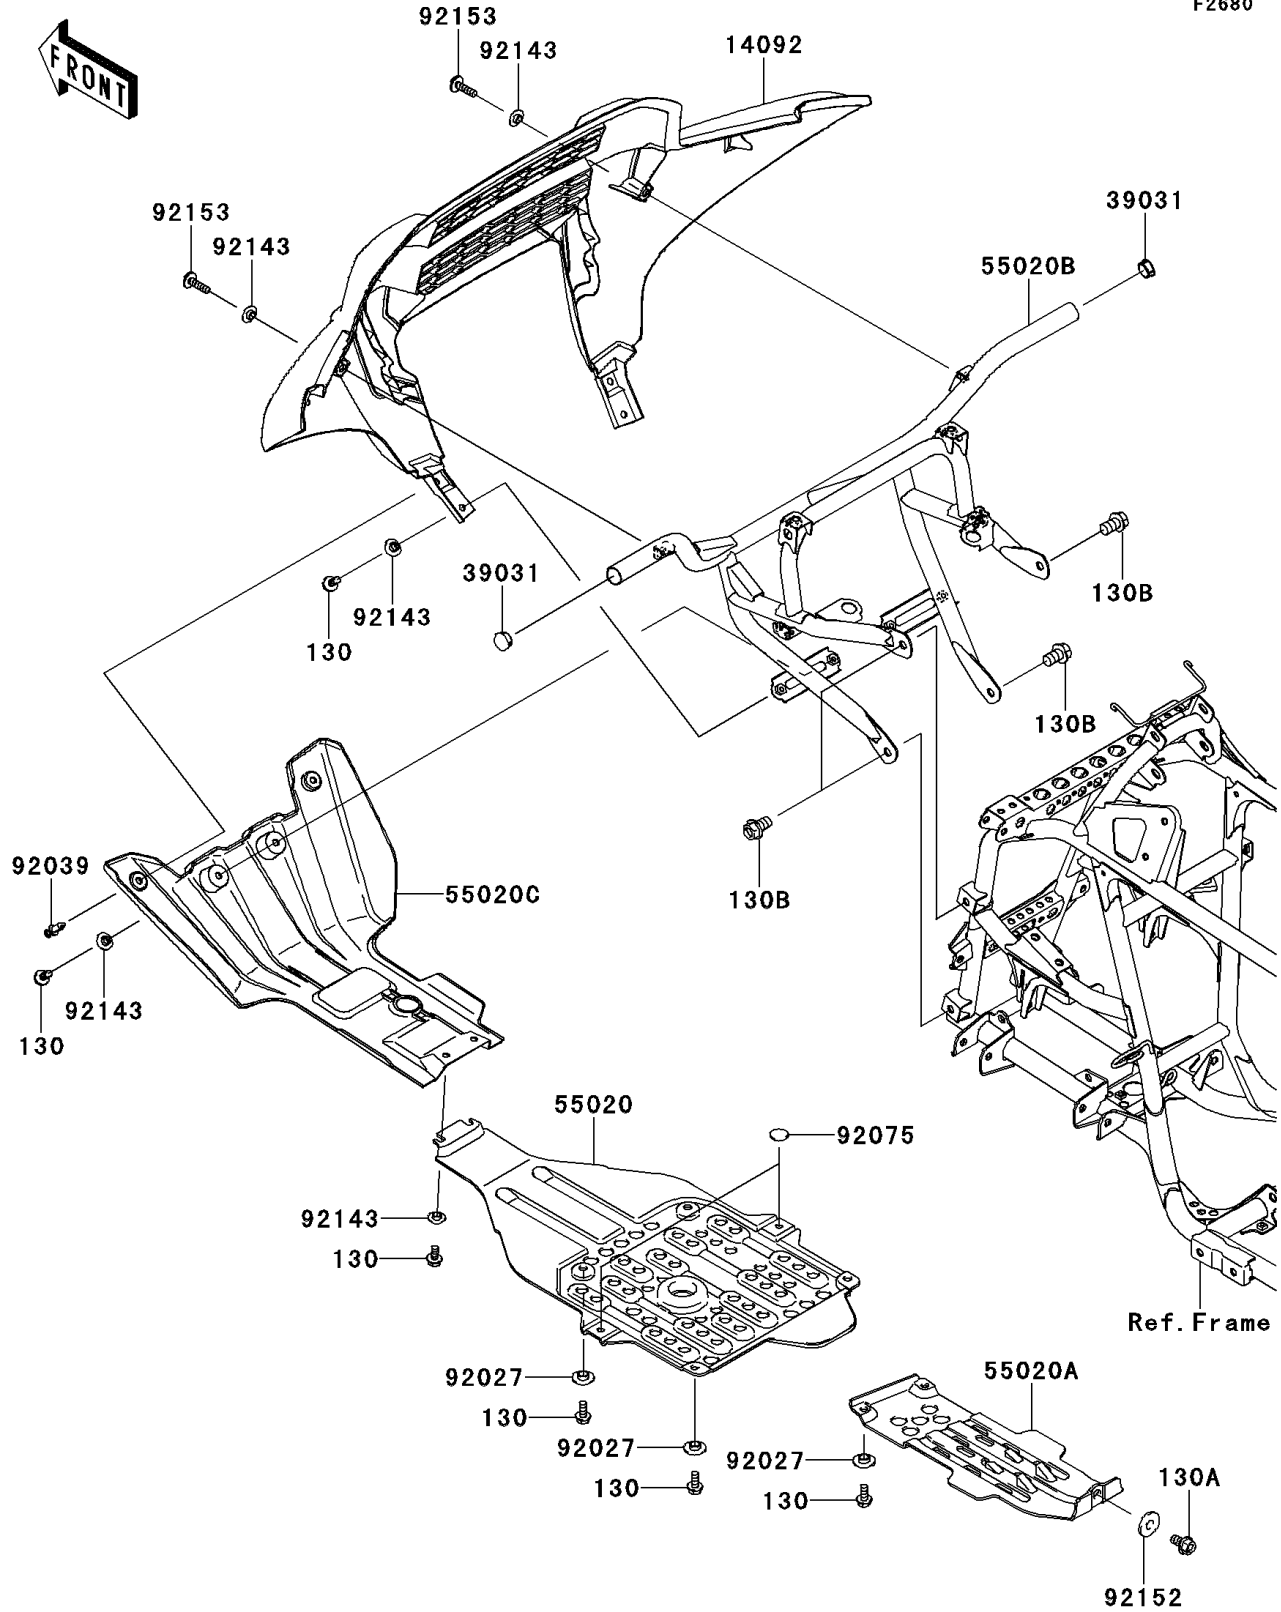

2012 Brute Force® 750 4x4i EPS PARTS DIAGRAM

Guard(s)

F2680

2012 Brute Force® 750 4x4i EPS PARTS LIST

Guard(s)

ITEM NAME	PART NUMBER	QUANTITY
BOLT-FLANGED,6X14 (Ref # 130)	130BA0614	1
BOLT-FLANGED,8X14 (Ref # 130A)	130BA0814	1
BOLT-FLANGED,10X16 (Ref # 130B)	130BB1016	1
COVER,BUMPER,F.BLACK (Ref # 14092)	14092-0188-6Z	1
CAP-END (Ref # 39031)	39031-0011	1
GUARD,ENGINE (Ref # 55020)	55020-0065	1
GUARD,REAR GEAR BOX (Ref # 55020A)	55020-0105	1
GUARD,FR (Ref # 55020B)	55020-0392	1
GUARD,FRONT SKID,F.BLACK (Ref # 55020C)	55020-0426-6Z	1
COLLAR,L=4.7 (Ref # 92027)	92027-1964	1
RIVET (Ref # 92039)	92039-1229	1
DAMPER,RUBBER (Ref # 92075)	92075-261	1
COLLAR (Ref # 92143)	92143-1087	1
COLLAR (Ref # 92152)	92152-0198	1
BOLT,SOCKET,6X22 (Ref # 92153)	92153-0574	1