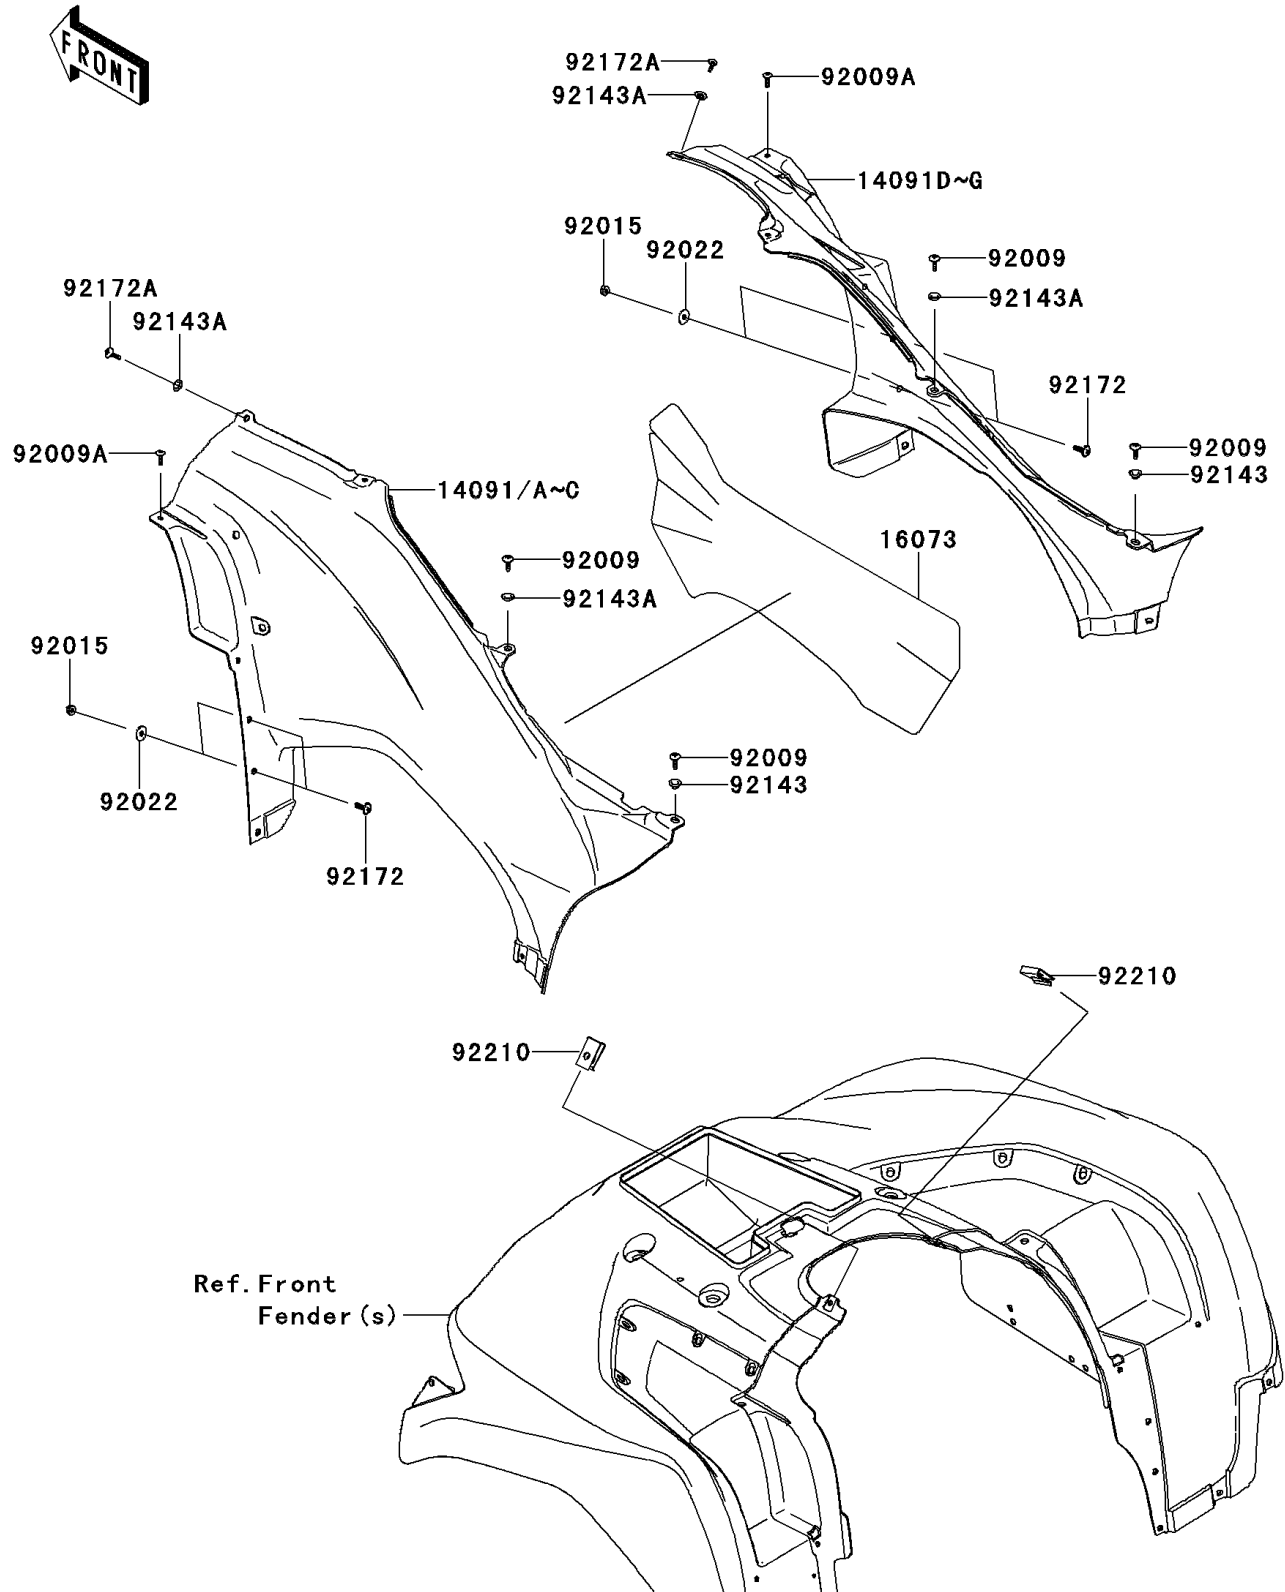

2012 Brute Force® 750 4x4i EPS PARTS DIAGRAM

Side Covers

F2611

2012 Brute Force® 750 4x4i EPS PARTS LIST

Side Covers

ITEM NAME	PART NUMBER	QUANTITY
COVER,SIDE,LH,S.GREEN (Ref # 14091)	14091-0137-31R	1
COVER,SIDE,LH,BLACK (Ref # 14091C)	14091-0137-839	1
COVER,SIDE,RH,S.GREEN (Ref # 14091D)	14091-0138-31R	1
COVER,SIDE,RH,BLACK (Ref # 14091G)	14091-0138-839	1
INSULATOR,SIDE COVER,LH (Ref # 16073)	16073-0723	1
SCREW,6X16 (Ref # 92009)	92009-1621	1
SCREW,5X18 (Ref # 92009A)	92009-1655	1
NUT,LOCK,FLANGED,6MM (Ref # 92015)	92015-1603	1
WASHER,6.5X20X1.6,BLACK (Ref # 92022)	92022-1346	1
COLLAR (Ref # 92143)	92143-1057	1
COLLAR (Ref # 92143A)	92143-1087	1
SCREW,6X18 (Ref # 92172)	92172-0002	1
SCREW,TAPPING,6X20 (Ref # 92172A)	92172-0488	1
NUT,LEAF SPRING,6MM (Ref # 92210)	92210-0624	1