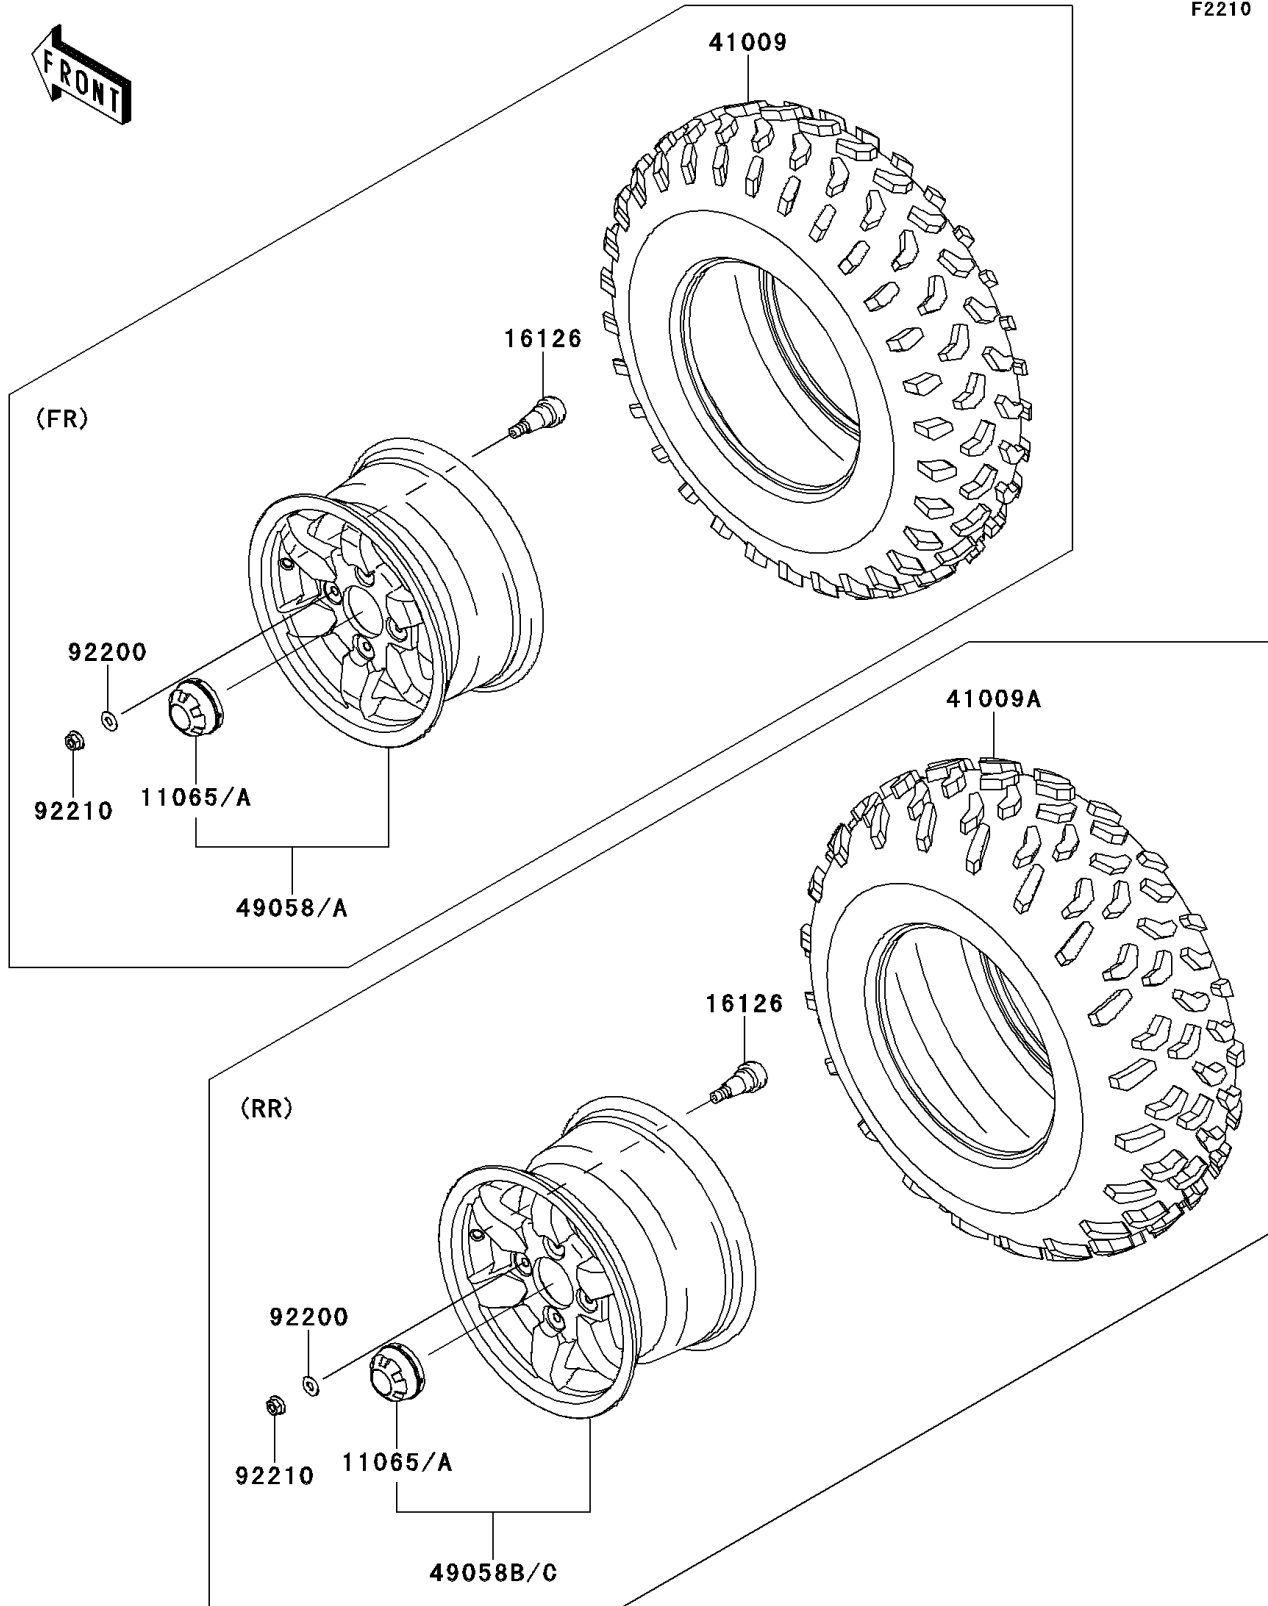

## 2012 Brute Force® 750 4x4i EPS PARTS DIAGRAM

Wheels/Tires

F2210

## 2012 Brute Force® 750 4x4i EPS PARTS LIST

Wheels/Tires

ITEM NAME	PART NUMBER	QUANTITY
CAP,WHEEL,F.S.BLACK (Ref # 11065)	11065-0321-397	1
VALVE (Ref # 16126)	16126-4001	1
TIRE,FR,AT25X8-12 (Ref # 41009)	41009-0299	1
TIRE,RR,AT25X10-12 (Ref # 41009A)	41009-0300	1
WHEEL,FR,12X6.0AT,F.S.BLACK (Ref # 49058A)	49058-0120-397	1
WHEEL,RR,12X7.5AT,F.S.BLACK (Ref # 49058C)	49058-0122-397	1
WASHER,10.5X25X1.6 (Ref # 92200)	92200-1595	1
NUT,FLANGED,10MM (Ref # 92210)	92210-1325	1