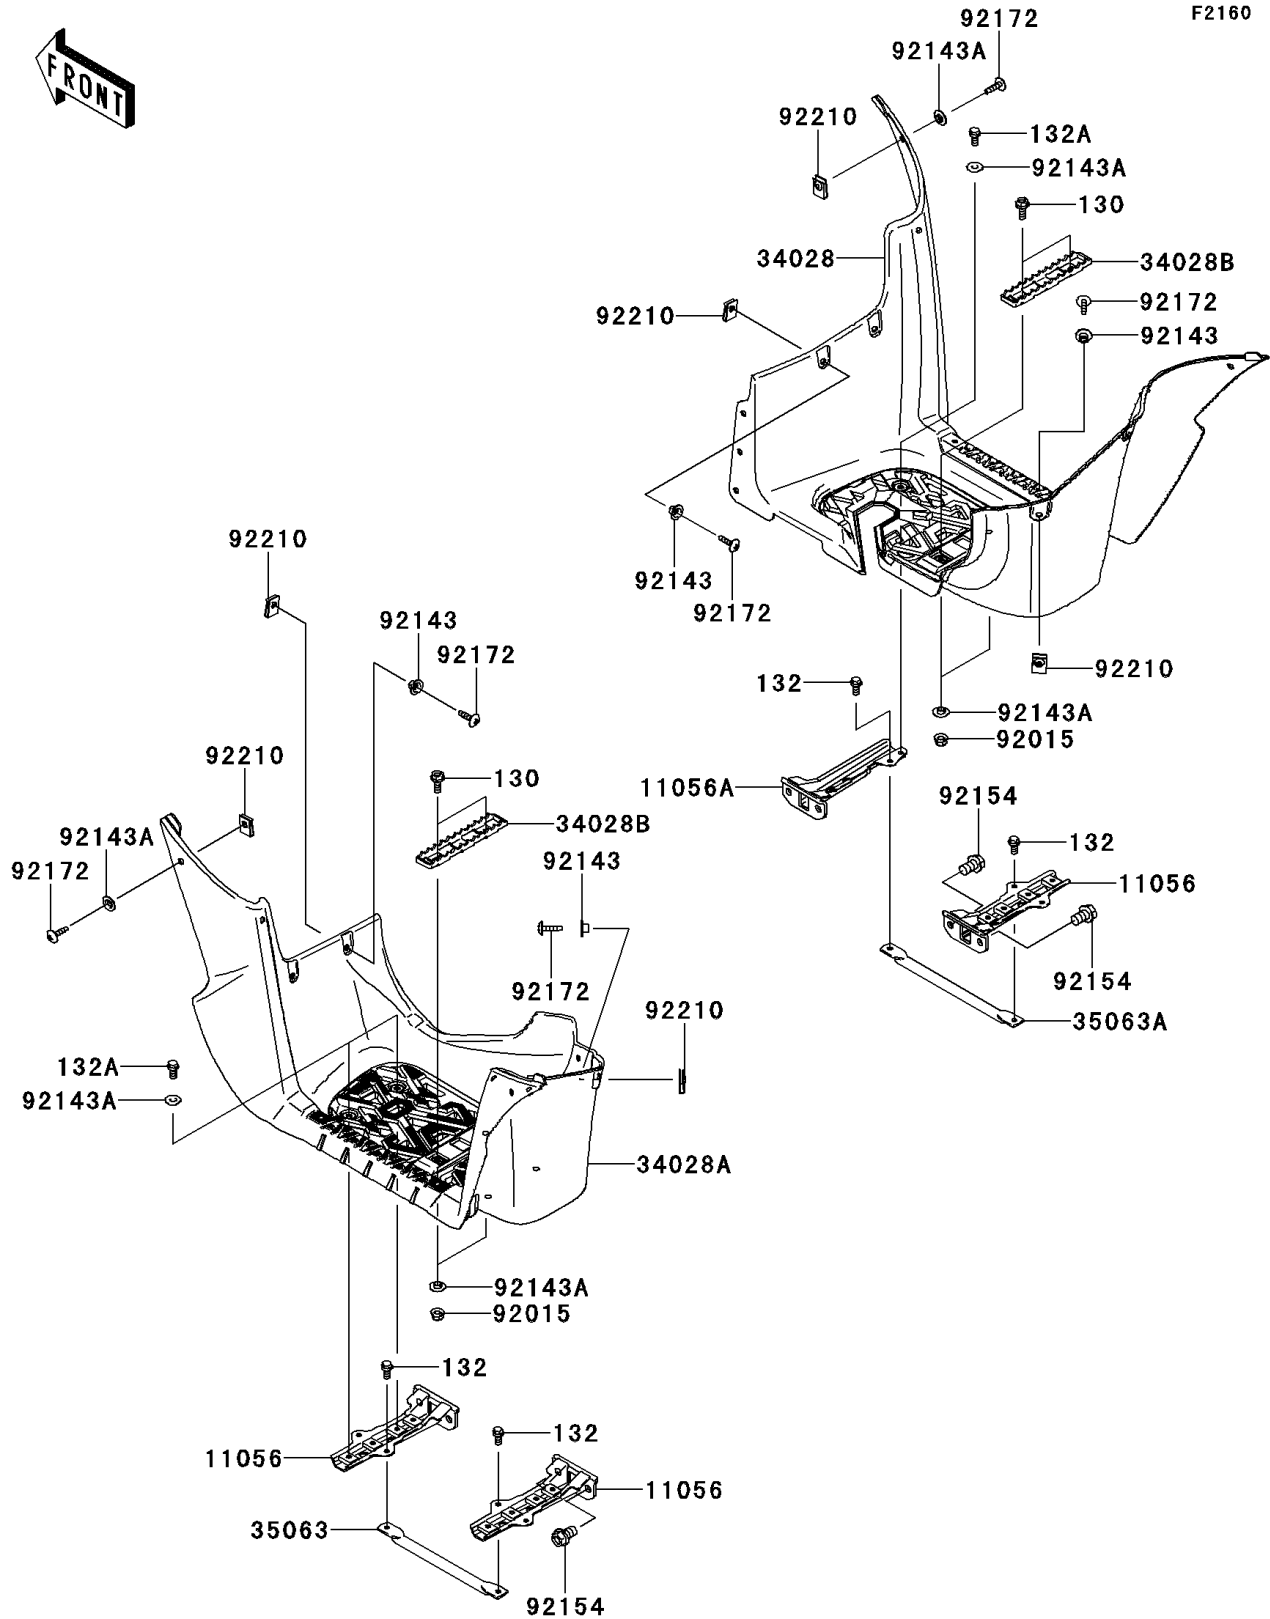

2012 Brute Force® 750 4x4i EPS PARTS DIAGRAM

Footrests

F2160

2012 Brute Force® 750 4x4i EPS PARTS LIST

Footrests

ITEM NAME	PART NUMBER	QUANTITY
BOLT-FLANGED,6X16 (Ref # 130)	130BB0616	1
BOLT-FLANGED-SMALL,6X12 (Ref # 132)	132BA0612	1
BOLT-FLANGED-SMALL,6X12 (Ref # 132A)	132BB0612	1
BRACKET,FOOT BOARD (Ref # 11056)	11056-1036	1
BRACKET,FOOT BOARD (Ref # 11056A)	11056-1037	1
STEP,FOOT BOARD,RH,F.BLACK (Ref # 34028)	34028-0055-6Z	1
STEP,FOOT BOARD,LH,F.BLACK (Ref # 34028A)	34028-0146-6Z	1
STEP,FOOT PEG,F.BLACK (Ref # 34028B)	34028-1487-21	1
STAY,STEP,LH (Ref # 35063)	35063-0394	1
STAY,STEP,RH (Ref # 35063A)	35063-0395	1
NUT,LOCK,FLANGED,6MM (Ref # 92015)	92015-1603	1
COLLAR (Ref # 92143)	92143-1057	1
COLLAR (Ref # 92143A)	92143-1087	1
BOLT,FLANGED,10X16 (Ref # 92154)	92154-0760	1
SCREW,TAPPING,6X20 (Ref # 92172)	92172-0488	1
NUT,LEAF SPRING,6MM (Ref # 92210)	92210-0624	1