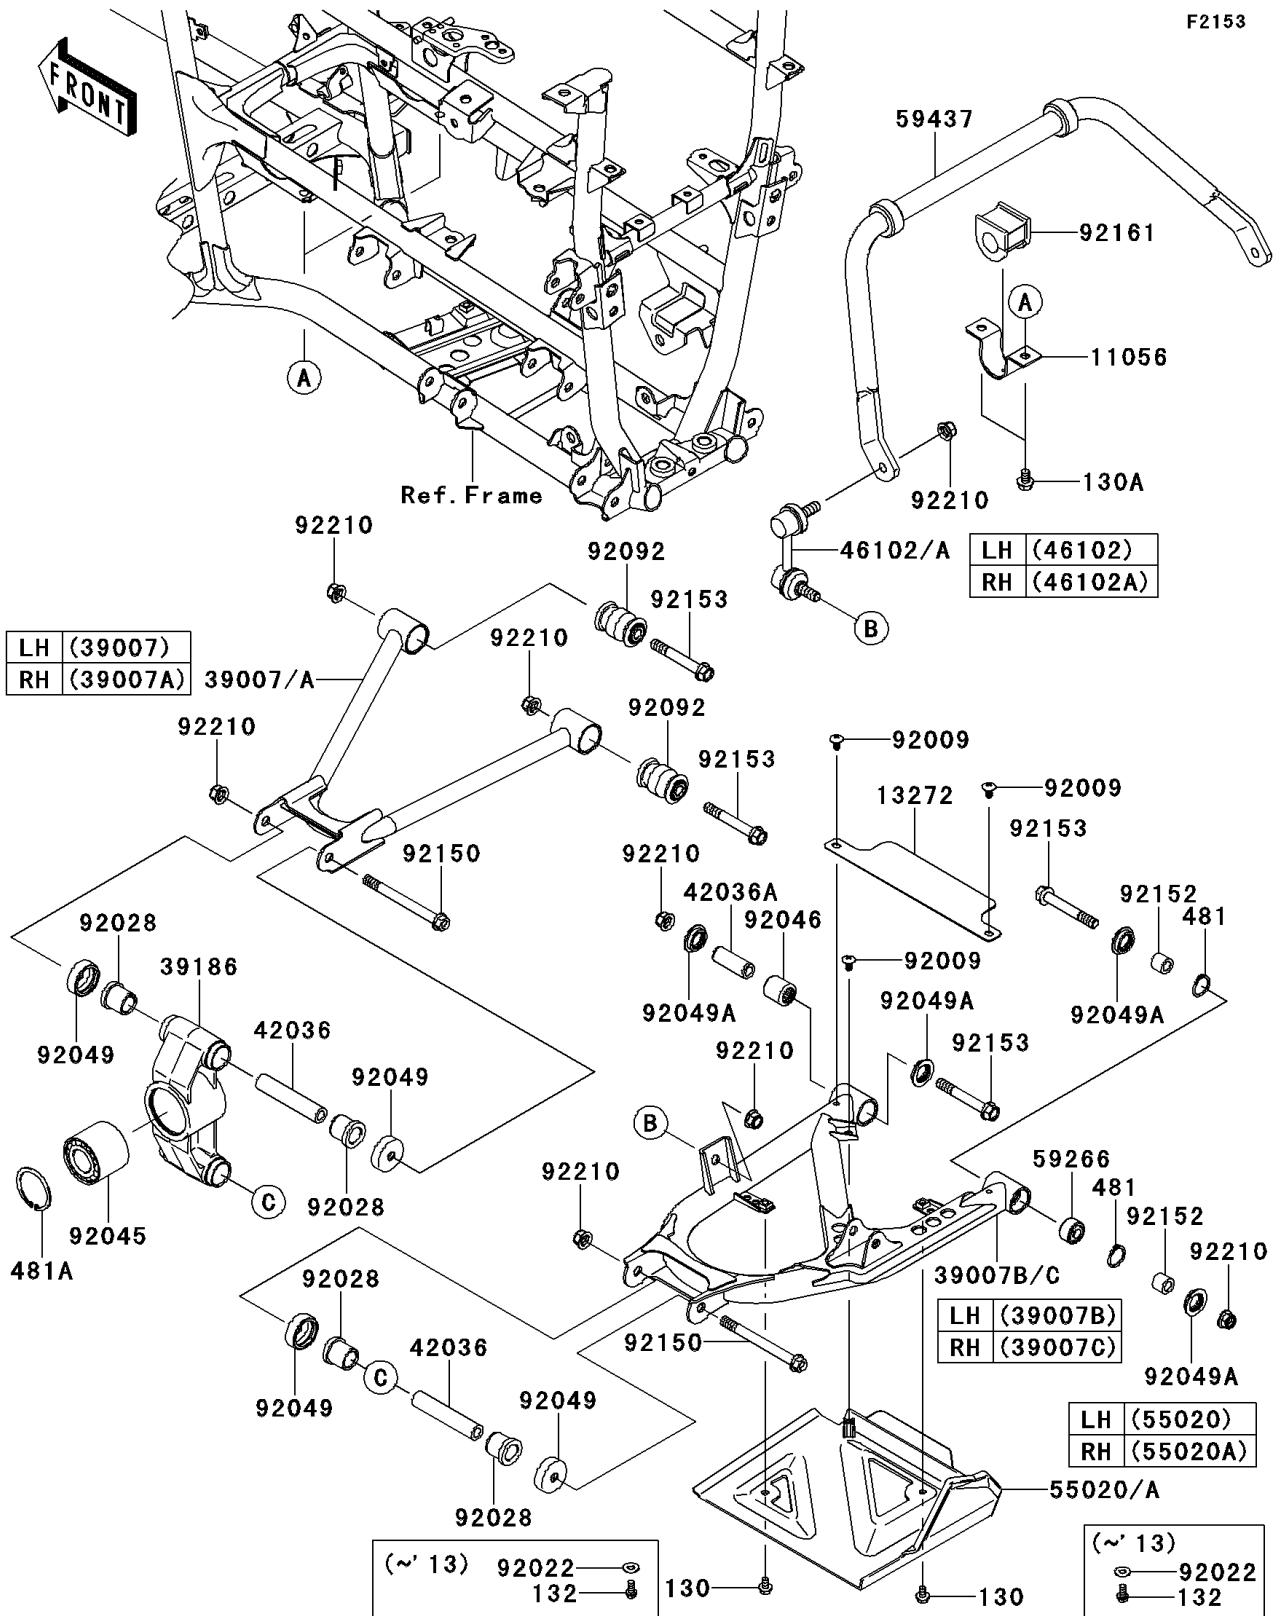

2012 Brute Force® 750 4x4i EPS PARTS DIAGRAM

Rear Suspension

2012 Brute Force® 750 4x4i EPS PARTS LIST

Rear Suspension

ITEM NAME	PART NUMBER	QUANTITY
BOLT-FLANGED,8X12 (Ref # 130A)	130BA0812	1
BOLT-FLANGED-SMALL,6X12 (Ref # 132)	132BA0612	1
CIRCLIP (Ref # 481)	481J2400	1
CIRCLIP (Ref # 481A)	481J5200	1
BRACKET,STABILIZER (Ref # 11056)	11056-1062	1
PLATE,RR ARM (Ref # 13272)	13272-0919	1
ARM-SUSP,RR,UPP,LH (Ref # 39007)	39007-0170	1
ARM-SUSP,RR,UPP,RH (Ref # 39007A)	39007-0171	1
ARM-SUSP,RR,LWR,LH (Ref # 39007B)	39007-0172	1
ARM-SUSP,RR,LWR,RH (Ref # 39007C)	39007-0173	1
KNUCKLE,RR (Ref # 39186)	39186-0099	1
SLEEVE,10X17X85.6 (Ref # 42036)	42036-1190	1
SLEEVE (Ref # 42036A)	42036-1376	1
ROD,STABILIZER,LH (Ref # 46102)	46102-0100	1
ROD,STABILIZER,RH (Ref # 46102A)	46102-0101	1
GUARD,REAR ARM,LH,F.BLACK (Ref # 55020)	55020-0166-6Z	1
GUARD,REAR ARM,RH,F.BLACK (Ref # 55020A)	55020-0167-6Z	1
JOINT-BALL (Ref # 59266)	59266-0013	1
STABILIZER,RR (Ref # 59437)	59437-0306	1
SCREW,6X12 (Ref # 92009)	92009-1480	1
WASHER,7X16X1.2 (Ref # 92022)	92022-024	1
BUSHING (Ref # 92028)	92028-1466	1
BEARING-BALL,25BWD02ACA68 (Ref # 92045)	92045-0094	1
BEARING-NEEDLE (Ref # 92046)	92046-1046	1
SEAL-OIL,KNUCKLE (Ref # 92049)	92049-1198	1
SEAL-OIL,MHA17245.7F (Ref # 92049A)	92049-1223	1
BUSHING-RUBBER (Ref # 92092)	92092-0004	1
BOLT,FLANGED,10X105 (Ref # 92150)	92150-1624	1
COLLAR,10X17X14.5 (Ref # 92152)	92152-1455	1

2012 Brute Force® 750 4x4i EPS PARTS LIST

Rear Suspension

ITEM NAME	PART NUMBER	QUANTITY
BOLT,FLANGED,10X70 (Ref # 92153)	92153-0666	1
DAMPER (Ref # 92161)	92161-0265	1
NUT,LOCK,FLANGED,10MM (Ref # 92210)	92210-0276	1