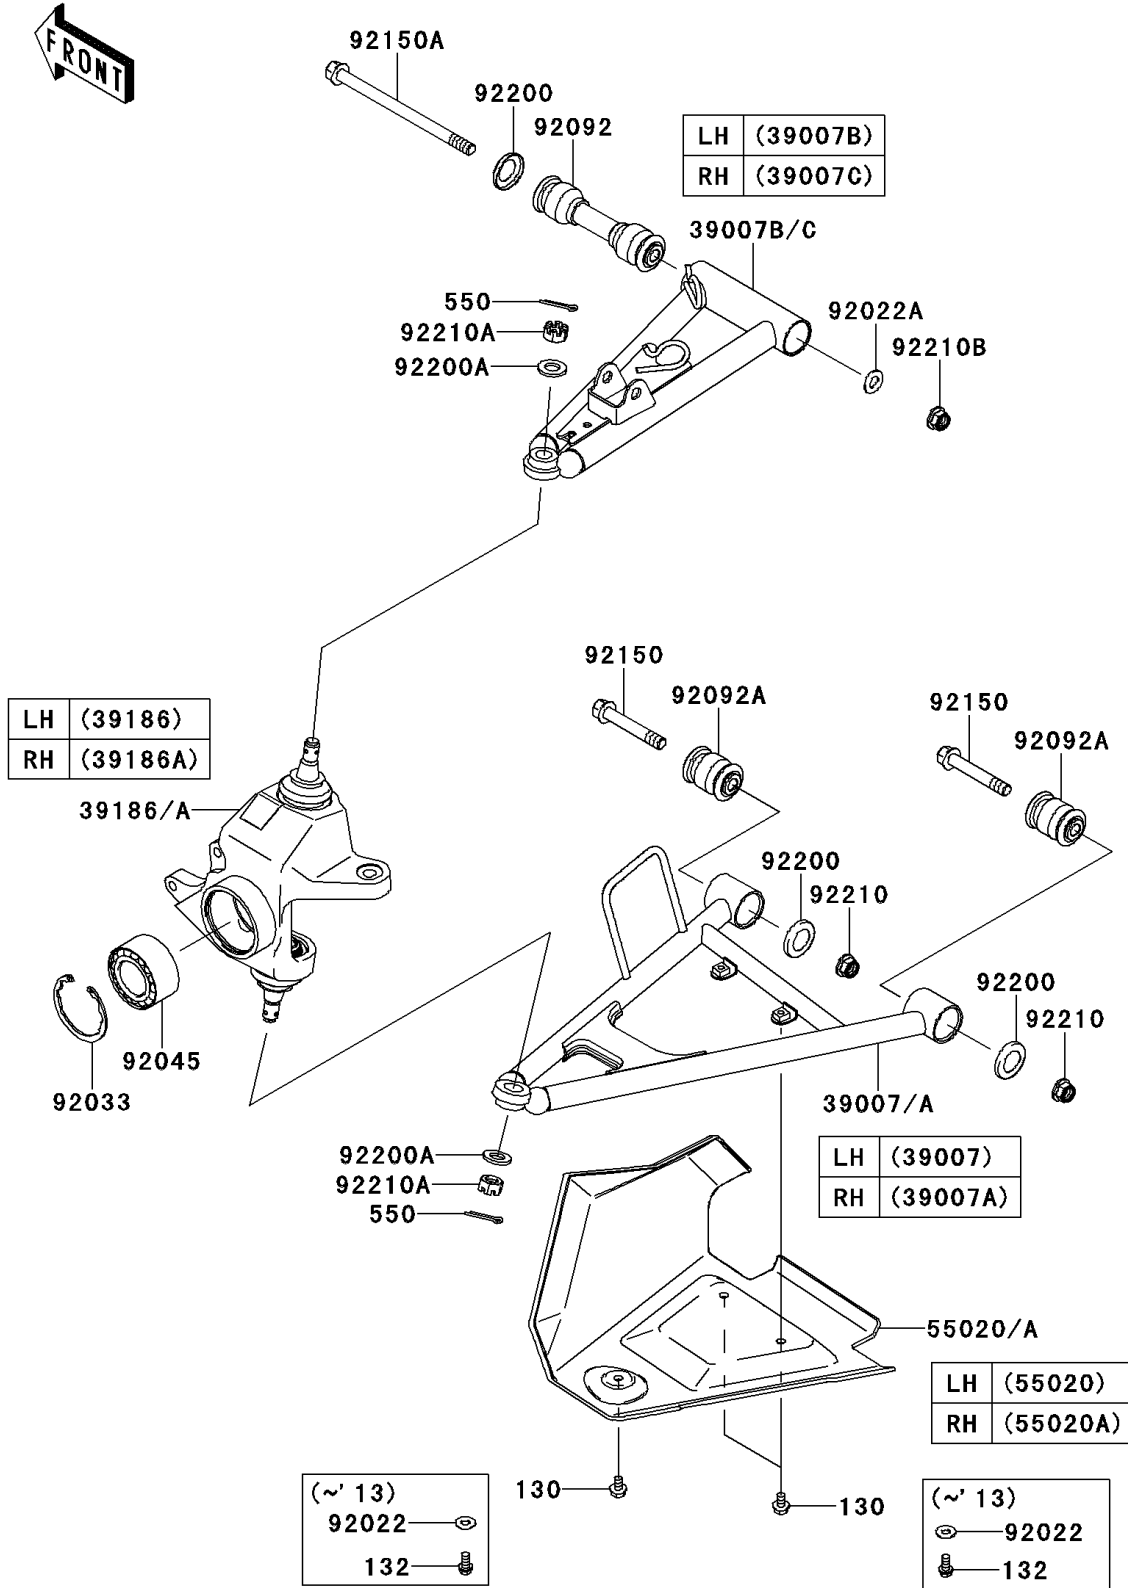

2012 Brute Force® 750 4x4i EPS PARTS DIAGRAM

Front Suspension

F2152

2012 Brute Force® 750 4x4i EPS PARTS LIST

Front Suspension

| ITEM NAME | PART NUMBER | QUANTITY |
|---|---------------|----------|
| BOLT-FLANGED-SMALL,6X12 (Ref # 132) | 132BA0612 | 1 |
| PIN-COTTER,3.0X25 (Ref # 550) | 550AA3025 | 1 |
| ARM-SUSP,FR,LWR,LH (Ref # 39007) | 39007-0176 | 1 |
| ARM-SUSP,FR,LWR,RH (Ref # 39007A) | 39007-0177 | 1 |
| ARM-SUSP,FR,UPP,LH (Ref # 39007B) | 39007-0341 | 1 |
| ARM-SUSP,FR,UPP,RH (Ref # 39007C) | 39007-0342 | 1 |
| KNUCKLE ASSY,FR,LH (Ref # 39186) | 39186-0033 | 1 |
| KNUCKLE ASSY,FR,RH (Ref # 39186A) | 39186-0034 | 1 |
| GUARD,FRONT ARM,LH,F.BLACK (Ref # 55020) | 55020-0109-6Z | 1 |
| GUARD,FRONT ARM,RH,F.BLACK (Ref # 55020A) | 55020-0110-6Z | 1 |
| WASHER,7X16X1.2 (Ref # 92022) | 92022-024 | 1 |
| WASHER,10.2X20X1.5 (Ref # 92022A) | 92022-3742 | 1 |
| RING-SNAP,55MM (Ref # 92033) | 92033-1274 | 1 |
| BEARING-BALL,30BWD08ACA13 (Ref # 92045) | 92045-0095 | 1 |
| BUSHING-RUBBER (Ref # 92092) | 92092-0025 | 1 |
| BUSHING-RUBBER (Ref # 92092A) | 92092-0026 | 1 |
| BOLT,FLANGED,10X63 (Ref # 92150) | 92150-1384 | 1 |
| BOLT,FLANGED,10X150 (Ref # 92150A) | 92150-1686 | 1 |
| WASHER,19X31.8X4 (Ref # 92200) | 92200-0582 | 1 |
| WASHER,12.3X23X2.3 (Ref # 92200A) | 92200-1004 | 1 |
| NUT,LOCK,FLANGED,10MM (Ref # 92210) | 92210-0276 | 1 |
| NUT,CASTLE,12MM (Ref # 92210A) | 92210-0395 | 1 |
| NUT,LOCK,FLANGED,10MM (Ref # 92210B) | 92210-1081 | 1 |