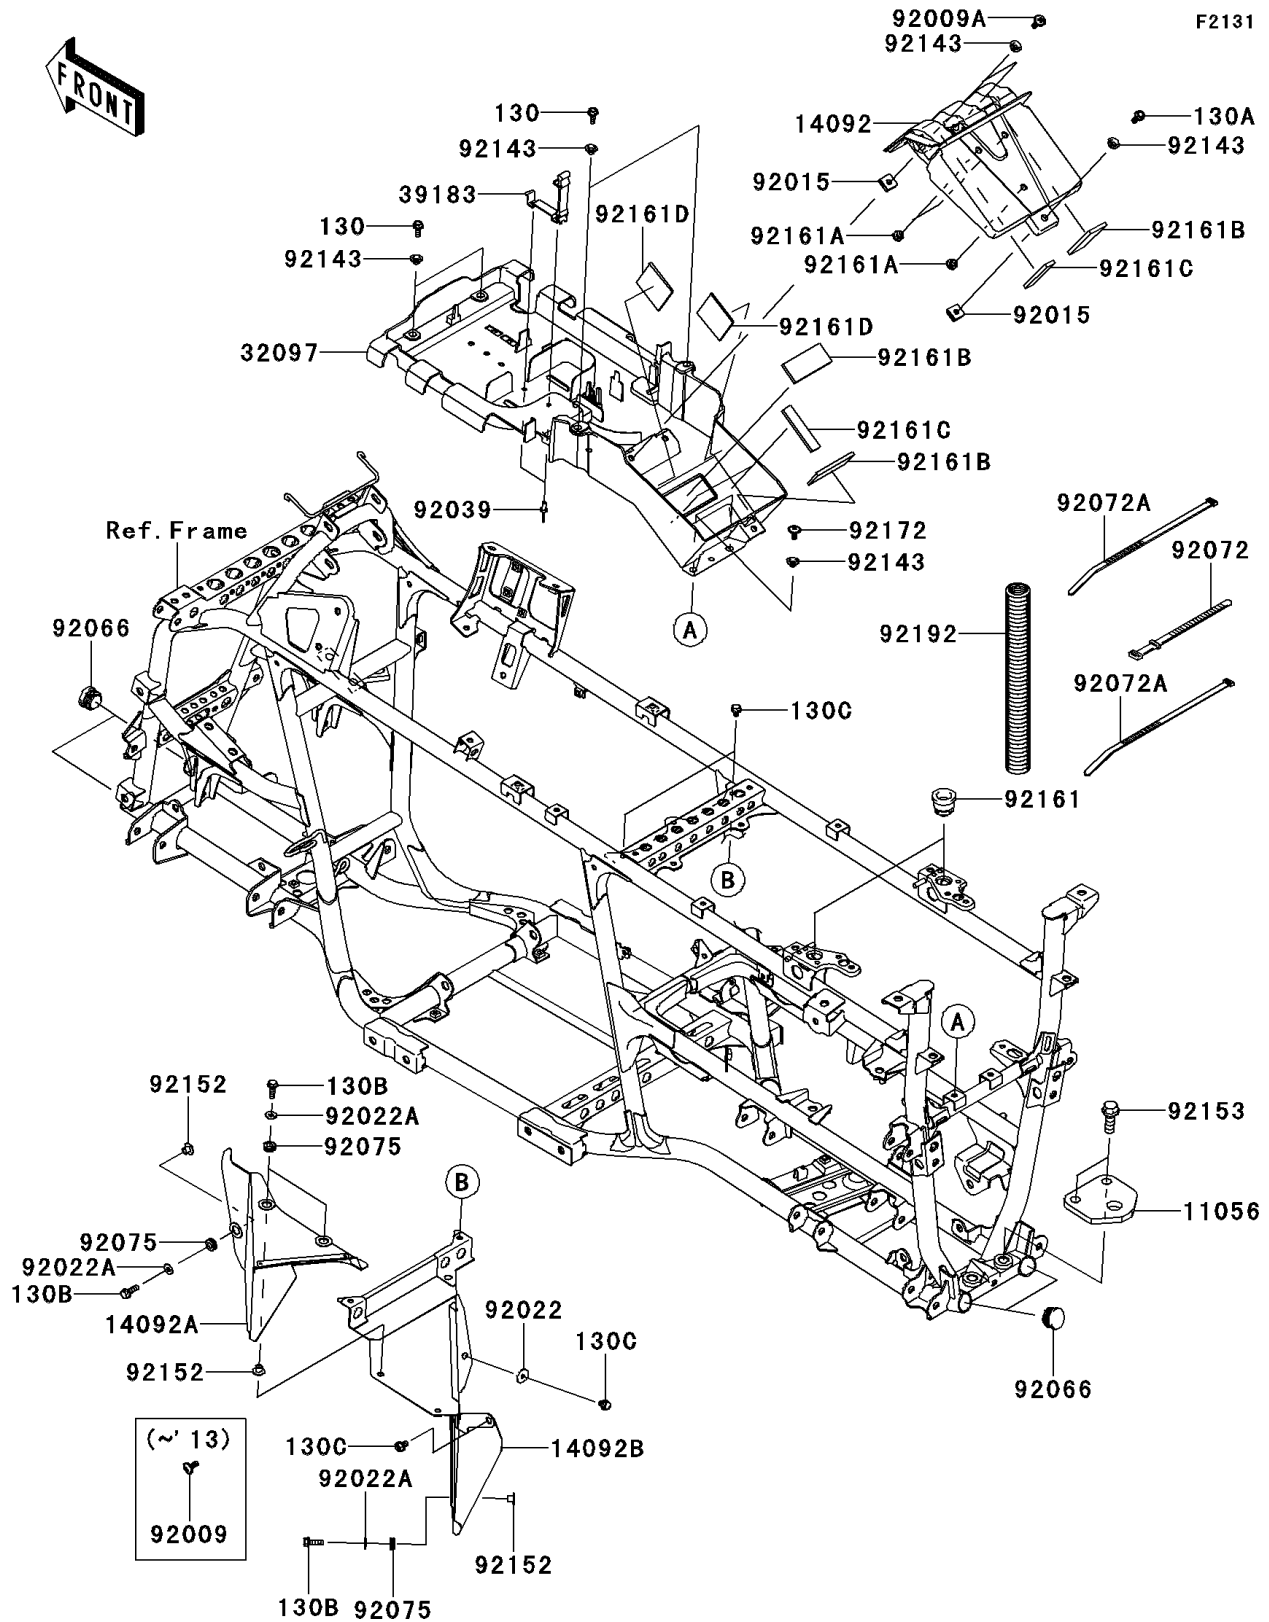

2012 Brute Force® 750 4x4i EPS PARTS DIAGRAM

Frame Fittings

2012 Brute Force® 750 4x4i EPS PARTS LIST

Frame Fittings

ITEM NAME	PART NUMBER	QUANTITY
BOLT-FLANGED,6X16 (Ref # 130)	130BA0616	1
BOLT-FLANGED,6X18 (Ref # 130A)	130BA0618	1
BOLT-FLANGED,6X20 (Ref # 130B)	130BA0620	1
BOLT-FLANGED,6X10 (Ref # 130C)	130BD0610	1
BRACKET,TRAILER HITCH (Ref # 11056)	11056-0299	1
COVER,BATTERY (Ref # 14092)	14092-0189	1
COVER,HEAT GUARD (Ref # 14092A)	14092-0236	1
COVER,HEAT GUARD,FR (Ref # 14092B)	14092-0886	1
CASE-BATTERY (Ref # 32097)	32097-0558	1
BAND-ASSY,TOOL BAG (Ref # 39183)	39183-1065	1
SCREW,6X16 (Ref # 92009)	92009-1621	1
SCREW,6X18 (Ref # 92009A)	92009-1663	1
NUT,6MM (Ref # 92015)	92015-1094	1
WASHER,6.5X20X1.6 (Ref # 92022)	92022-1804	1
WASHER,6.2X15.0X1.2 (Ref # 92022A)	92022-2373	1
RIVET,4.8MM (Ref # 92039)	92039-3719	1
PLUG (Ref # 92066)	92066-0036	1
BAND,L=186 (Ref # 92072)	92072-056	1
BAND,L=292.1 (Ref # 92072A)	92072-3509	1
DAMPER (Ref # 92075)	92075-2097	1
COLLAR (Ref # 92143)	92143-1057	1
COLLAR,6.3X8.3X9.2 (Ref # 92152)	92152-0237	1
BOLT,FLANGED,12X35 (Ref # 92153)	92153-0847	1
DAMPER (Ref # 92161)	92161-0048	1
DAMPER (Ref # 92161A)	92161-1084	1
DAMPER (Ref # 92161B)	92161-1127	1
DAMPER,15X70X5 (Ref # 92161C)	92161-1380	1
DAMPER,50X50X3 (Ref # 92161D)	92161-1386	1
SCREW,6X14 (Ref # 92172)	92172-0401	1

2012 Brute Force® 750 4x4i EPS PARTS LIST

Frame Fittings

ITEM NAME	PART NUMBER	QUANTITY
TUBE,CORRUGATED,25.5X32.25X300 (Ref # 92192)	92192-1042	1