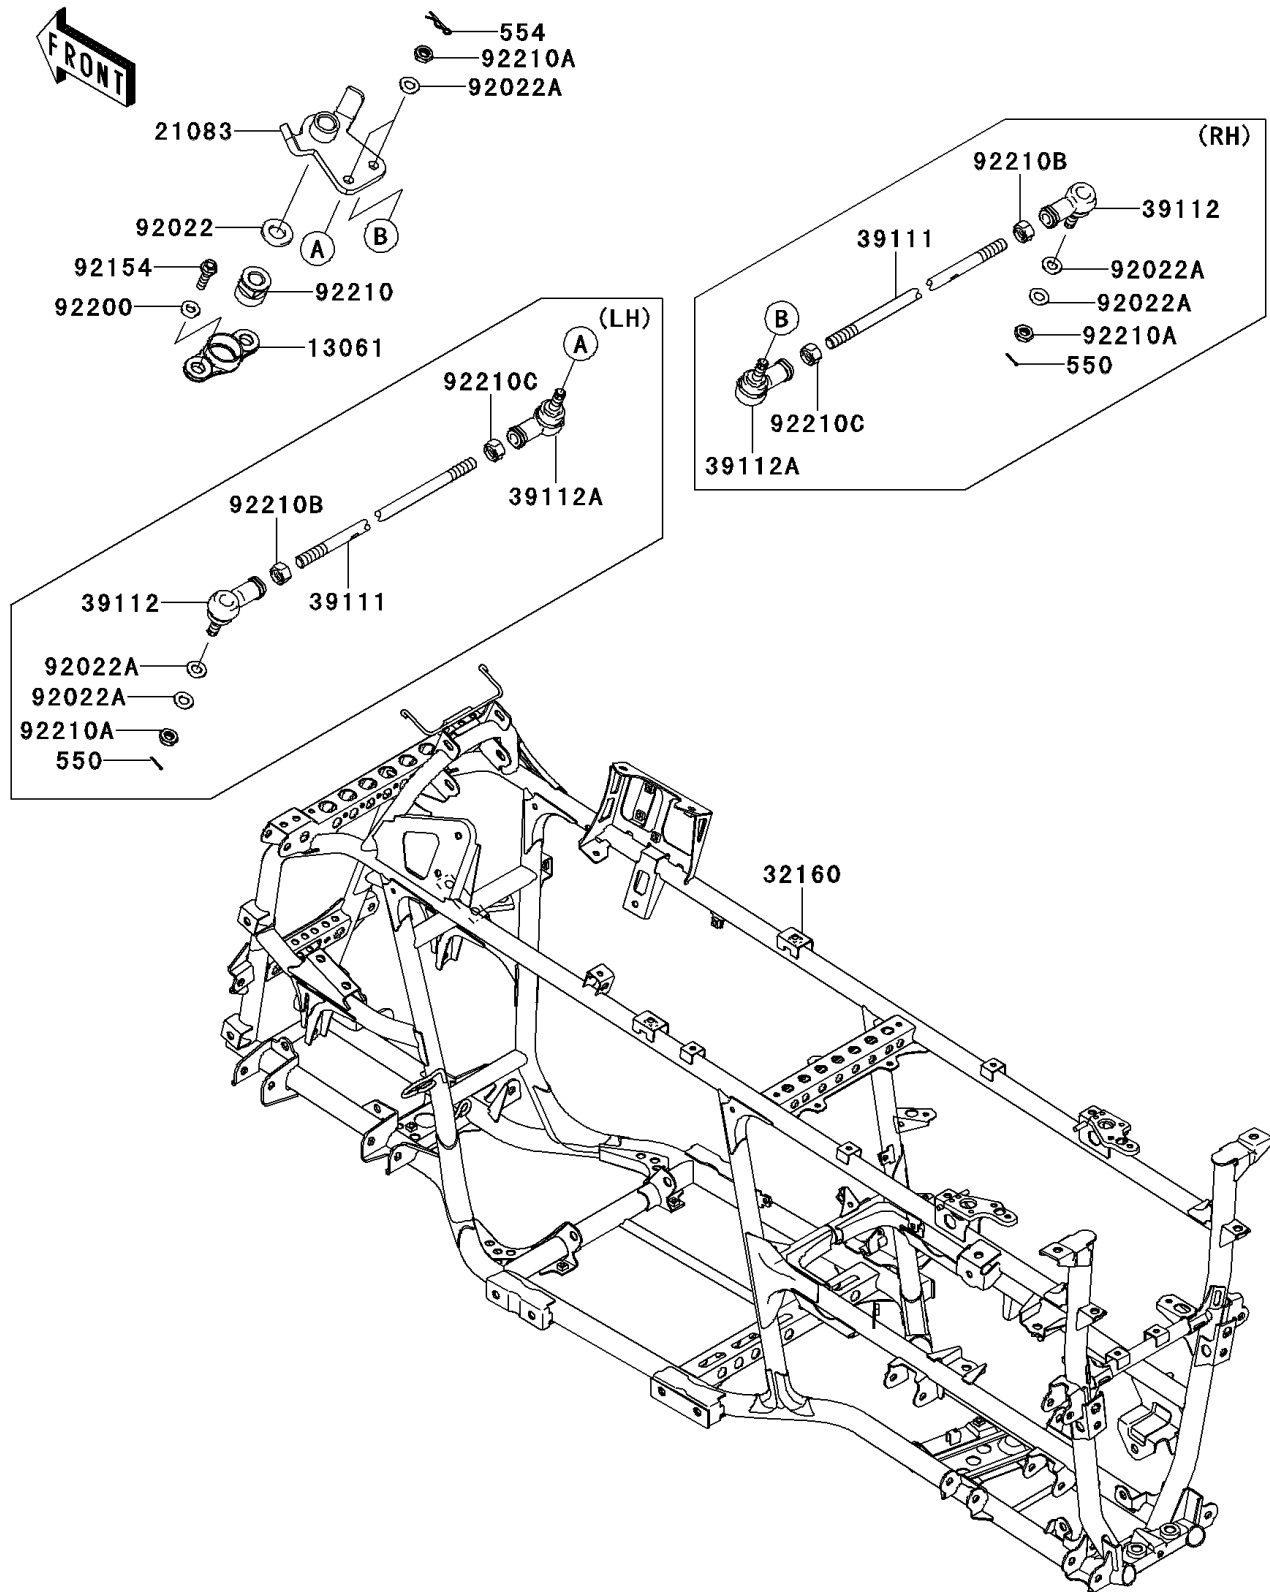

2012 Brute Force® 750 4x4i EPS PARTS DIAGRAM

Frame

F2120

2012 Brute Force® 750 4x4i EPS PARTS LIST

Frame

ITEM NAME	PART NUMBER	QUANTITY
PIN-COTTER,2.0X15 (Ref # 550)	550AA2015	1
PIN-SNAP,10MM (Ref # 554)	554DA1000	1
BOSS,EPS STOPPER (Ref # 13061)	13061-0611	1
ARM,PITMAN (Ref # 21083)	21083-0053	1
FRAME-COMP (Ref # 32160)	32160-0528	1
ROD-TIE (Ref # 39111)	39111-0023	1
RODEND-TIE,RIGHT HANDED (Ref # 39112)	39112-0009	1
RODEND-TIE,LEFT HANDED (Ref # 39112A)	39112-0010	1
WASHER,16X32X3.2 (Ref # 92022)	92022-1701	1
WASHER,10.2X20X1.5 (Ref # 92022A)	92022-3742	1
BOLT,FLANGED,8X30 (Ref # 92154)	92154-0850	1
WASHER,8.2X20.0X2.5 (Ref # 92200)	92200-0205	1
NUT,16MM (Ref # 92210)	92210-0751	1
NUT,LOCK,10MM (Ref # 92210A)	92210-1184	1
NUT,RIGHT HANDED (Ref # 92210B)	92210-1385	1
NUT,LEFT HANDED (Ref # 92210C)	92210-1386	1