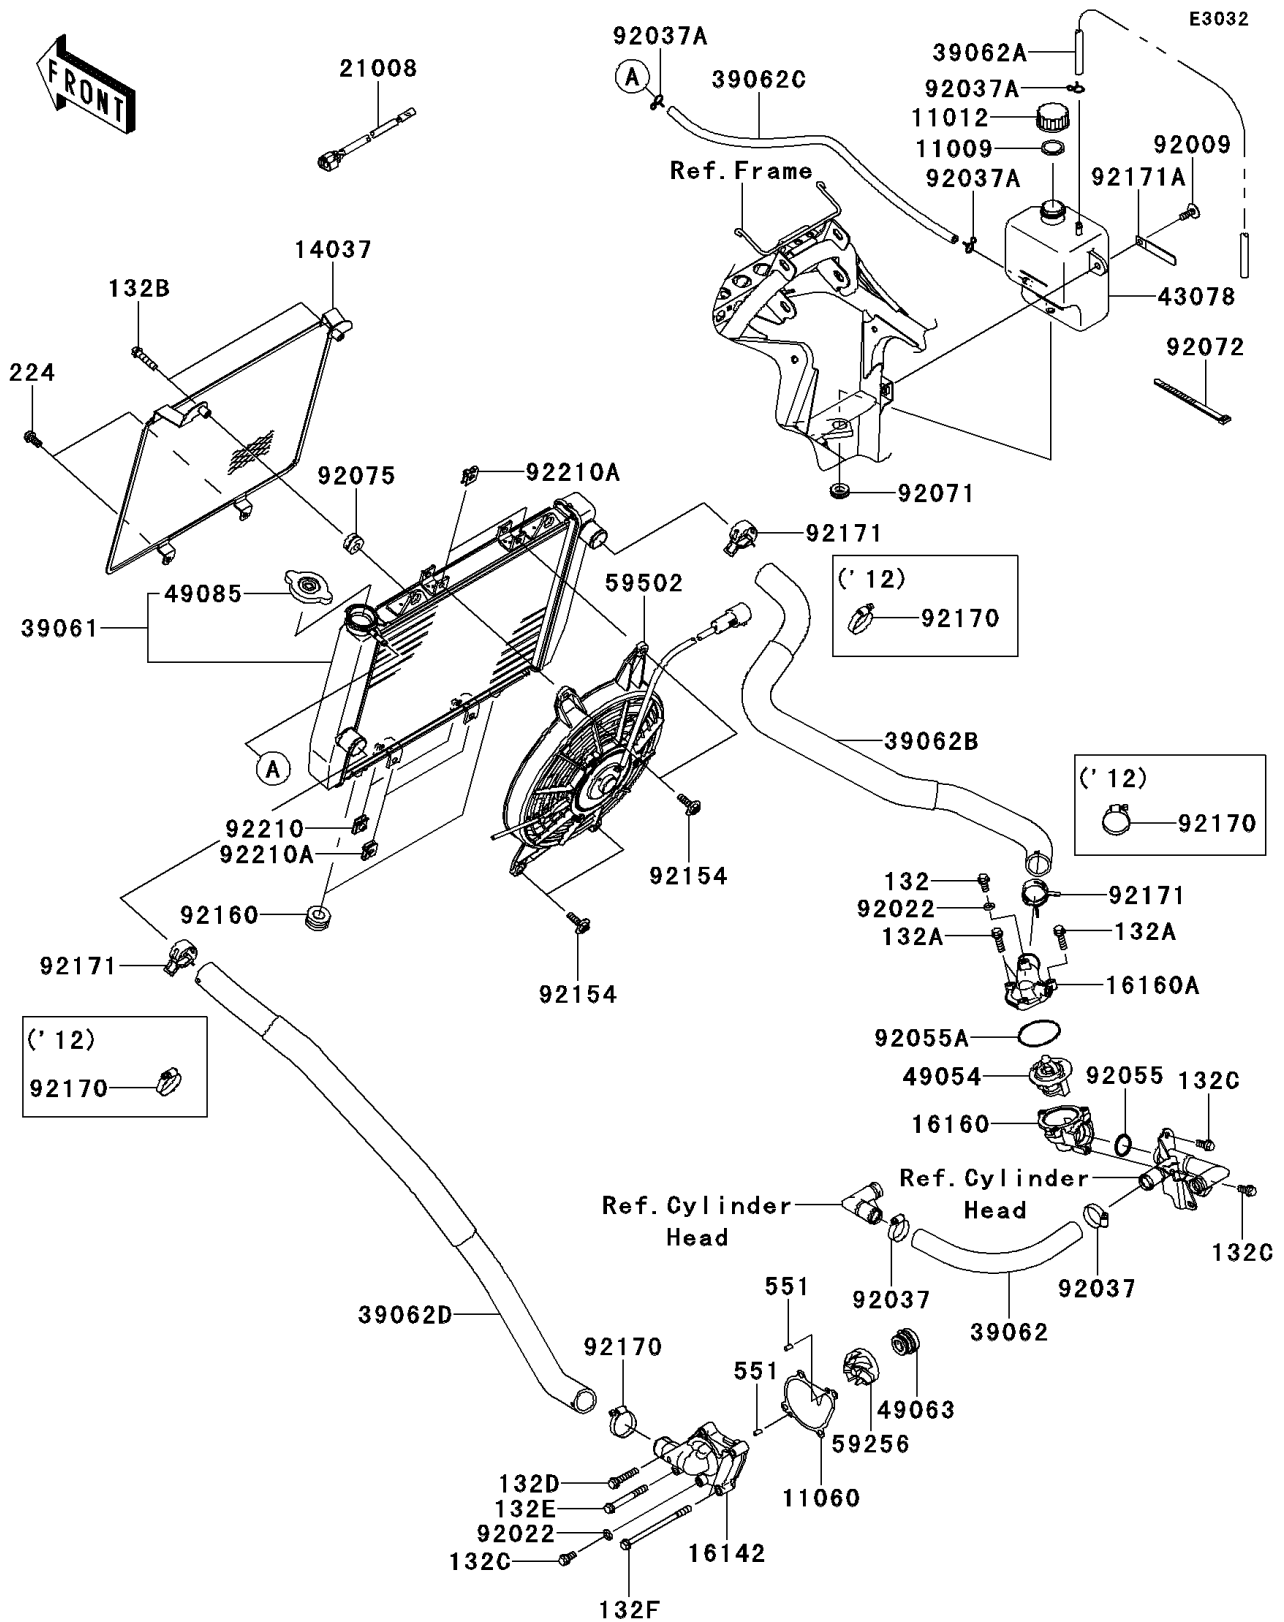

2012 Brute Force® 750 4x4i EPS PARTS DIAGRAM

Radiator

2012 Brute Force® 750 4x4i EPS PARTS LIST

Radiator

ITEM NAME	PART NUMBER	QUANTITY
BOLT-FLANGED-SMALL,6X12 (Ref # 132)	132BA0612	1
BOLT-FLANGED-SMALL,6X20 (Ref # 132A)	132BA0620	1
BOLT-FLANGED-SMALL,6X25 (Ref # 132B)	132BA0625	1
BOLT-FLANGED-SMALL,6X12 (Ref # 132C)	132BD0612	1
GASKET,RESERVOIR TANK CAP (Ref # 11009)	11009-1145	1
CAP (Ref # 11012)	11012-1084	1
GASKET,WATER PUMP (Ref # 11060)	11060-1964	1
SCREEN (Ref # 14037)	14037-0742	1
COVER-PUMP,WATER (Ref # 16142)	16142-0069	1
BODY,THERMOSTAT,LWR (Ref # 16160)	16160-0189	1
BODY,THERMOSTAT,UPP (Ref # 16160A)	16160-0225	1
BREAKER,FAN MOTOR (Ref # 21008)	21008-0555	1
RADIATOR-ASSY (Ref # 39061)	39061-0587	1
HOSE-COOLING,FR HEAD-THERMO (Ref # 39062)	39062-0316	1
HOSE-COOLING,5X9X800 (Ref # 39062A)	39062-0321	1
HOSE-COOLING,FR HEAD-THERMO (Ref # 39062B)	39062-0345	1
HOSE-COOLING,5X9X580 (Ref # 39062C)	39062-0586	1
HOSE-COOLING,THERMO-RADIATOR (Ref # 39062D)	39062-0587	1
RESERVOIR (Ref # 43078)	43078-0070	1
THERMOSTAT (Ref # 49054)	49054-1055	1
SEAL-MECHANICAL,WATER (Ref # 49063)	49063-1055	1
CAP-ASSY-PRESSURE (Ref # 49085)	49085-0005	1
IMPELLER (Ref # 59256)	59256-1069	1
FAN-ASSY (Ref # 59502)	59502-0554	1
SCREW,6X16 (Ref # 92009)	92009-1694	1
WASHER,6.2X11X1 (Ref # 92022)	92022-304	1
CLAMP,COOLING HOSE (Ref # 92037)	92037-1589	1
CLAMP (Ref # 92037A)	92037-1712	1
RING-O,22.1X2.4 (Ref # 92055)	92055-1081	1