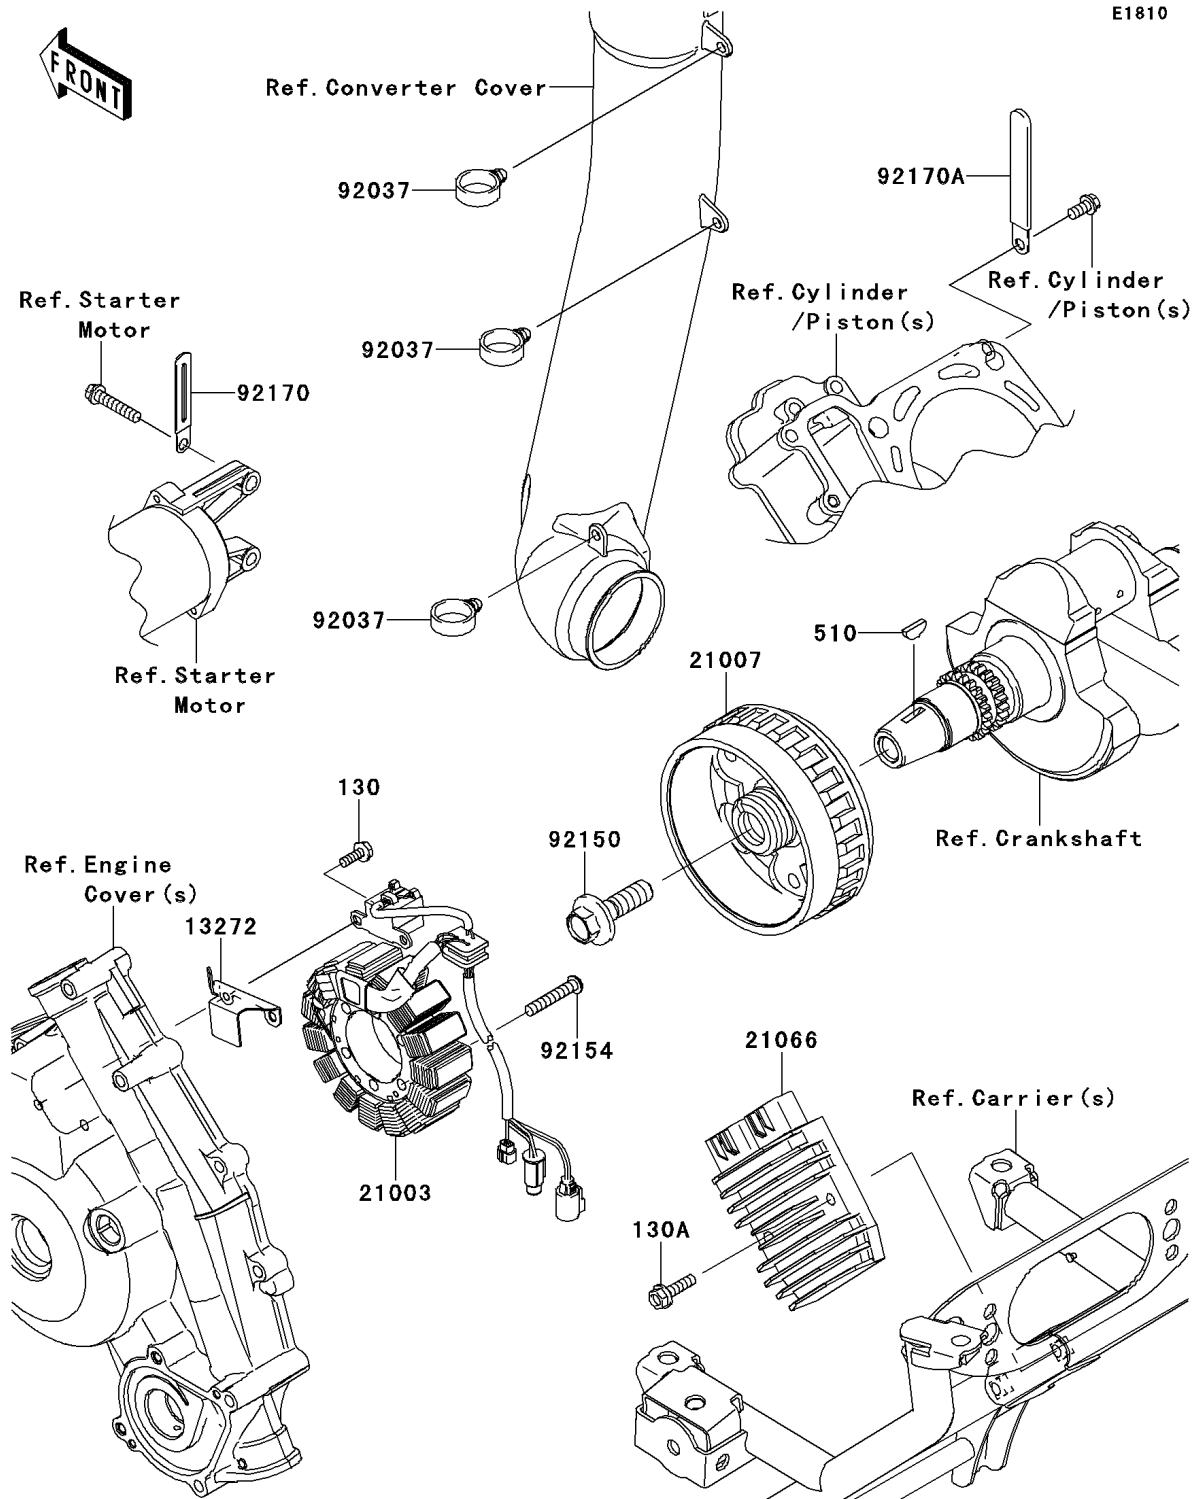

2012 Brute Force® 750 4x4i EPS PARTS DIAGRAM

Generator

2012 Brute Force® 750 4x4i EPS PARTS LIST

Generator

ITEM NAME	PART NUMBER	QUANTITY
BOLT-FLANGED,5X14 (Ref # 130)	130BA0514	1
BOLT-FLANGED,6X22 (Ref # 130A)	130BA0622	1
KEY-WOODRUFF (Ref # 510)	510A4200	1
PLATE (Ref # 13272)	13272-1222	1
STATOR (Ref # 21003)	21003-0108	1
ROTOR (Ref # 21007)	21007-0158	1
REGULATOR-VOLTAGE (Ref # 21066)	21066-0022	1
CLAMP,HOSE (Ref # 92037)	92037-1827	1
BOLT,12X40 (Ref # 92150)	92150-1717	1
BOLT,TORX,6X35 (Ref # 92154)	92154-1007	1
CLAMP (Ref # 92170)	92170-1514	1
CLAMP (Ref # 92170A)	92170-1925	1