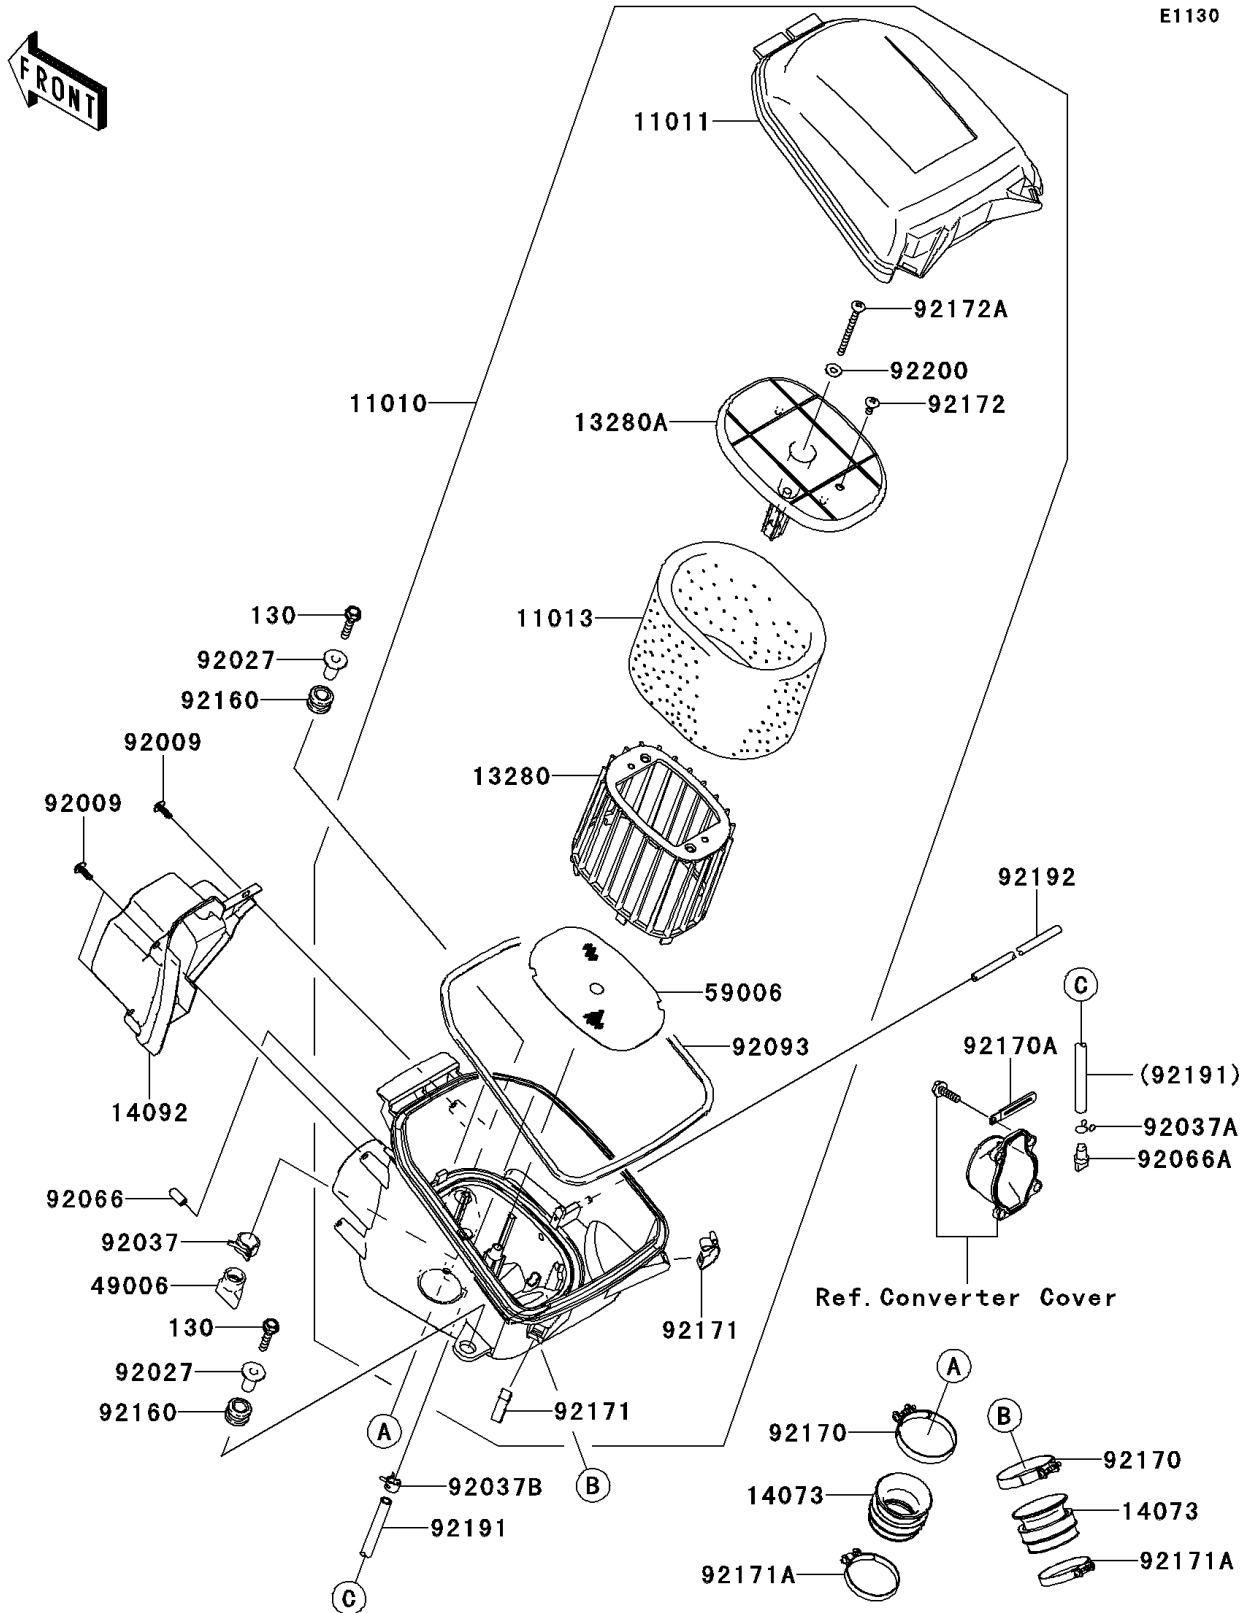

## 2012 Brute Force® 750 4x4i EPS PARTS DIAGRAM

Air Cleaner

E1130

## 2012 Brute Force® 750 4x4i EPS PARTS LIST

Air Cleaner

ITEM NAME	PART NUMBER	QUANTITY
BOLT-FLANGED,6X30 (Ref # 130)	130BA0630	1
FILTER-ASSY-AIR (Ref # 11010)	11010-0152	1
CASE-AIR FILTER,UPP (Ref # 11011)	11011-0017	1
ELEMENT-AIR FILTER (Ref # 11013)	11013-0021	1
HOLDER (Ref # 13280)	13280-0232	1
HOLDER (Ref # 13280A)	13280-0233	1
DUCT (Ref # 14073)	14073-0160	1
COVER,INTAKE DUCT (Ref # 14092)	14092-0768	1
BOOT (Ref # 49006)	49006-1292	1
ARRESTER-FLAME (Ref # 59006)	59006-0015	1
SCREW,TAPPING (Ref # 92009)	92009-1113	1
COLLAR,L=21 (Ref # 92027)	92027-195	1
CLAMP,HOSE CLIP (Ref # 92037)	92037-1460	1
CLAMP,TUBE (Ref # 92037A)	92037-147	1
CLAMP,TUBE (Ref # 92037B)	92037-1505	1
PLUG (Ref # 92066)	92066-0095	1
PLUG,DRAIN (Ref # 92066A)	92066-1211	1
SEAL (Ref # 92093)	92093-0083	1
DAMPER (Ref # 92160)	92160-1594	1
CLAMP (Ref # 92170)	92170-1448	1
CLAMP (Ref # 92170A)	92170-1514	1
CLAMP (Ref # 92171)	92171-0225	1
CLAMP (Ref # 92171A)	92171-0722	1
SCREW (Ref # 92172)	92172-0297	1
SCREW (Ref # 92172A)	92172-0300	1
TUBE,7X11X470 (Ref # 92191)	92191-1531	1
TUBE (Ref # 92192)	92192-0449	1
WASHER (Ref # 92200)	92200-0364	1