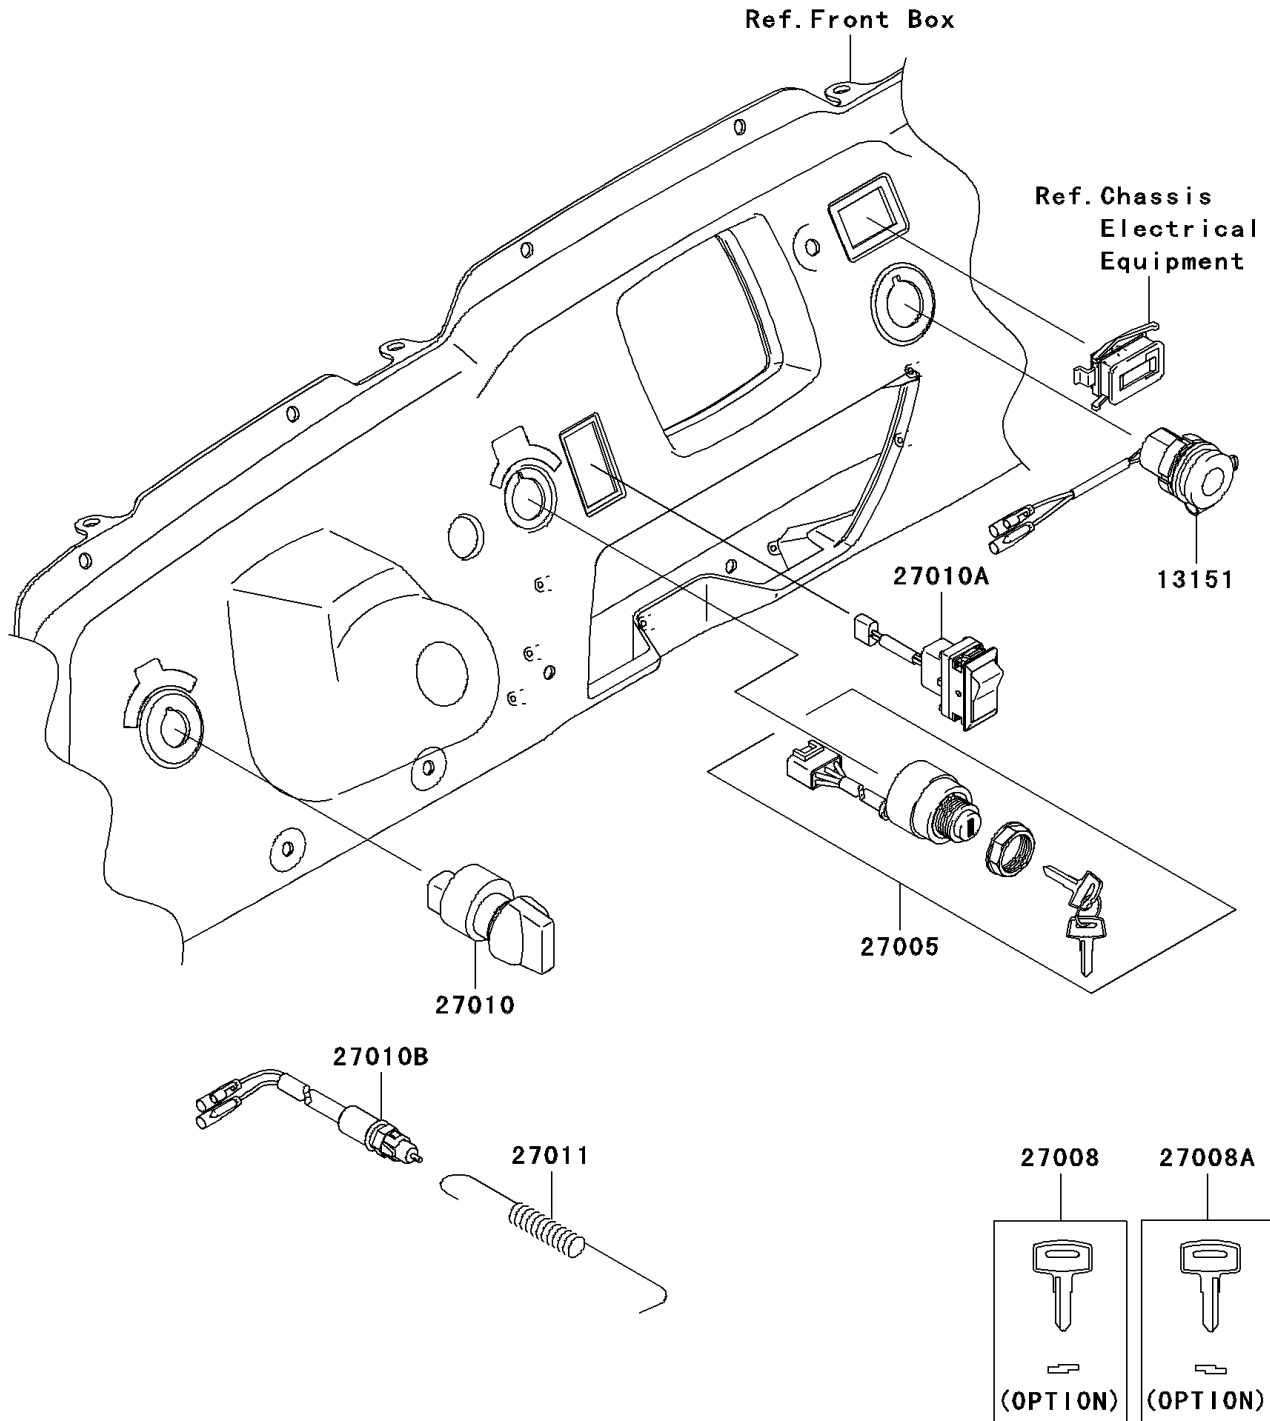

2008 Teryx® 750 4x4 LE PARTS DIAGRAM

Ignition Switch

F2770

2008 Teryx® 750 4x4 LE PARTS LIST

Ignition Switch

ITEM NAME	PART NUMBER	QUANTITY
SWITCH-COMP,D.C.TERMINAL (Ref # 13151)	13151-0003	1
SWITCH-ASSY-IGNITION (Ref # 27005)	27005-0036	1
KEY-LOCK,BLANK (Ref # 27008)	27008-1153	1
KEY-LOCK,BLANK (Ref # 27008A)	27008-1157	1
SWITCH,HEAD LAMP (Ref # 27010)	27010-0067	1
SWITCH,2/4WD (Ref # 27010A)	27010-0068	1
SWITCH,REAR BRAKE (Ref # 27010B)	27010-1475	1
SPRING,BRAKE LAMP SWITCH (Ref # 27011)	27011-006	1