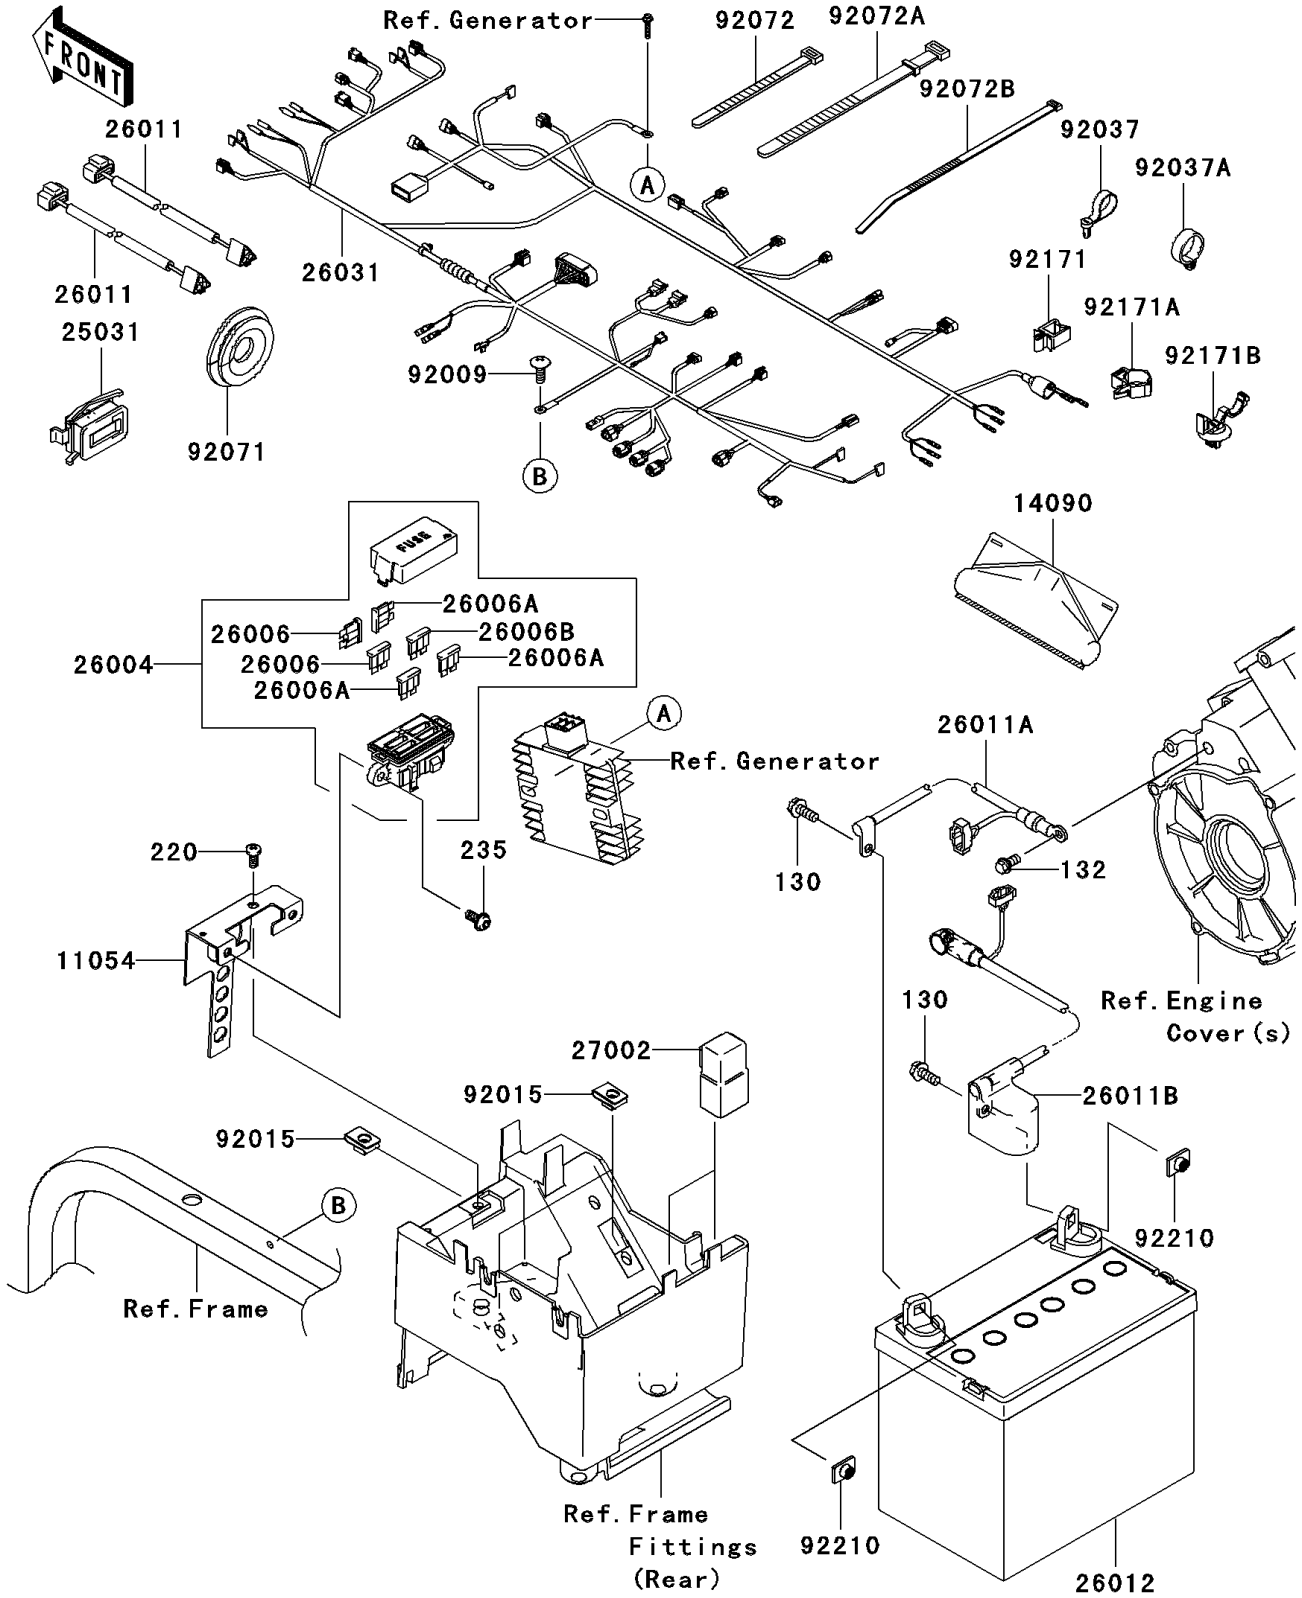

2008 Teryx® 750 4x4 LE PARTS DIAGRAM

Chassis Electrical Equipment

F2760

2008 Teryx® 750 4x4 LE PARTS LIST

Chassis Electrical Equipment

ITEM NAME	PART NUMBER	QUANTITY
BOLT-FLANGED,6X16 (Ref # 130)	130BA0616	1
BOLT-FLANGED-SMALL,6X12 (Ref # 132)	132BD0612	1
SCREW-PAN-CROSS,6X12 (Ref # 220)	220AA0612	1
SCREW-PAN-WP-CROS,6X14 (Ref # 235)	235AA0614	1
BRACKET,FUSE ASSY (Ref # 11054)	11054-1068	1
COVER,COUPLER (Ref # 14090)	14090-1331	1
METER-ASSY,HOUR (Ref # 25031)	25031-7506	1
FUSE-ASSY (Ref # 26004)	26004-0015	1
FUSE,30A (Ref # 26006)	26006-0004	1
FUSE,10A (Ref # 26006A)	26006-0005	1
FUSE,5A (Ref # 26006B)	26006-1082	1
WIRE-LEAD,HEAD LAMP (Ref # 26011)	26011-0143	1
WIRE-LEAD,BATTERY(-) (Ref # 26011A)	26011-0181	1
WIRE-LEAD,BATTERY(+) (Ref # 26011B)	26011-0190	1
BATTERY (Ref # 26012)	26012-0107	1
HARNESS,MAIN (Ref # 26031)	26031-0664	1
RELAY-ASSY (Ref # 27002)	27002-1088	1
SCREW,TAPPING,6X16 (Ref # 92009)	92009-1166	1
NUT,6MM (Ref # 92015)	92015-1602	1
CLAMP,SPEED,L=58 (Ref # 92037)	92037-1163	1
CLAMP,HOSE (Ref # 92037A)	92037-1827	1
GROMMET (Ref # 92071)	92071-0030	1
BAND,L=123 (Ref # 92072)	92072-030	1
BAND,L=186 (Ref # 92072A)	92072-056	1
BAND,L=292.1 (Ref # 92072B)	92072-3509	1
CLAMP (Ref # 92171)	92171-0290	1
CLAMP,BRAKE HOSE (Ref # 92171A)	92171-0316	1
CLAMP (Ref # 92171B)	92171-0453	1
NUT,PLATE,6MM (Ref # 92210)	92210-1352	1