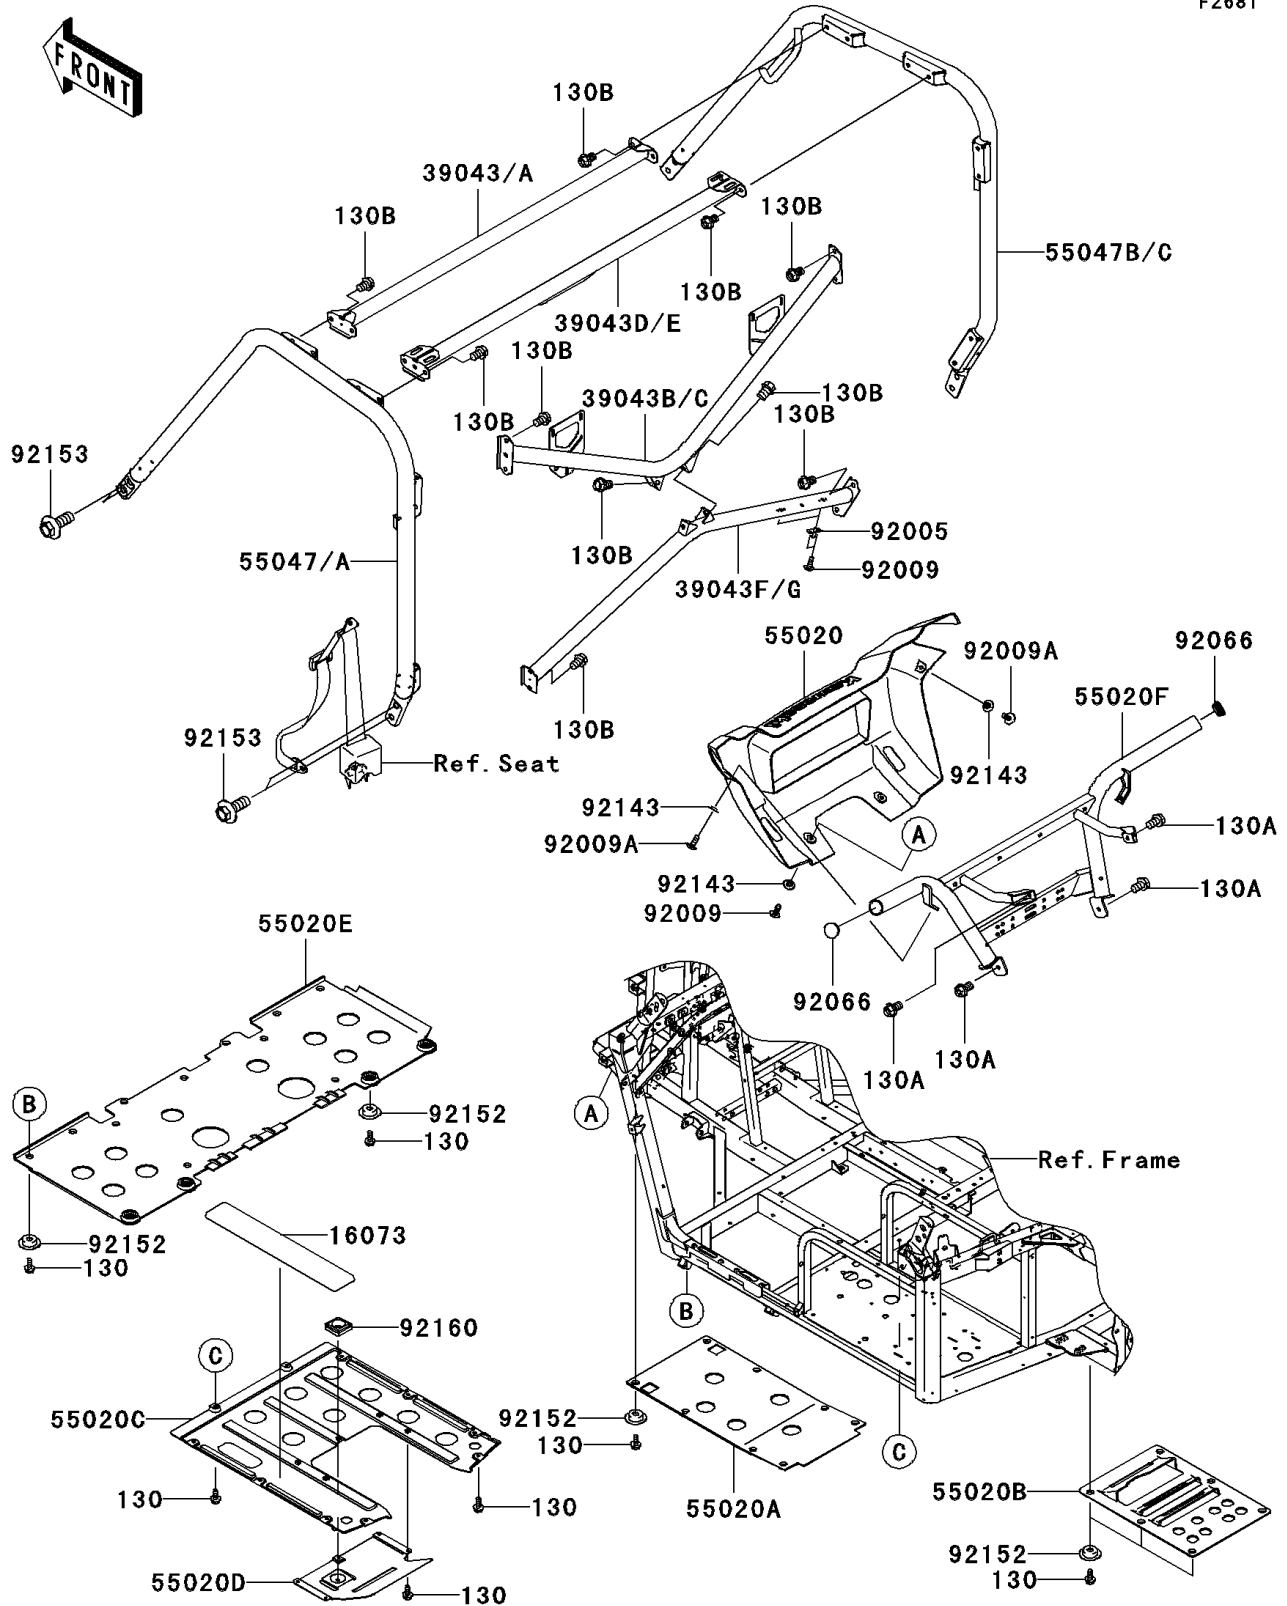

## 2008 Teryx® 750 4x4 LE PARTS DIAGRAM

Guards/Cab Frame

F2681

## 2008 Teryx® 750 4x4 LE PARTS LIST

Guards/Cab Frame

ITEM NAME	PART NUMBER	QUANTITY
BOLT-FLANGED,6X14 (Ref # 130)	130BB0614	1
BOLT-FLANGED,10X16 (Ref # 130A)	130BB1016	1
BOLT-FLANGED,10X14 (Ref # 130B)	130CB1014	1
INSULATOR,ENGINE GUARD (Ref # 16073)	16073-0045	1
CROSSMEMBER-COMP,UPP,FR,RED (Ref # 39043)	39043-0001-16I	1
CROSSMEMBER-COMP,UPP,FR,BLACK (Ref # 39043A)	39043-0001-388	1
CROSSMEMBER-COMP,RR,UPP,RED (Ref # 39043B)	39043-0005-16I	1
CROSSMEMBER-COMP,RR,UPP,BLACK (Ref # 39043C)	39043-0005-388	1
CROSSMEMBER-COMP,UPP,RR,RED (Ref # 39043D)	39043-0007-16I	1
CROSSMEMBER-COMP,UPP,RR,BLACK (Ref # 39043E)	39043-0007-388	1
CROSSMEMBER-COMP,RR,LWR,RED (Ref # 39043F)	39043-0008-16I	1
CROSSMEMBER-COMP,RR,LWR,BLACK (Ref # 39043G)	39043-0008-388	1
GUARD,FRONT COVER (Ref # 55020)	55020-0297	1
GUARD,SKID,FR (Ref # 55020A)	55020-0301	1
GUARD,SKID,RR (Ref # 55020B)	55020-0402	1
GUARD,SKID,MIDDLE (Ref # 55020C)	55020-0437	1
GUARD,ENGINE,SUB (Ref # 55020D)	55020-0438	1
GUARD,SKID,MIDDLE (Ref # 55020E)	55020-0448	1
GUARD,FRONT PIPE,W.BLACK (Ref # 55020F)	55020-0477-388	1
BAR-COMP,LH,RED (Ref # 55047)	55047-0011-16I	1
BAR-COMP,LH,W.BLACK (Ref # 55047A)	55047-0011-388	1
BAR-COMP,RH,RED (Ref # 55047B)	55047-0012-16I	1
BAR-COMP,RH,W.BLACK (Ref # 55047C)	55047-0012-388	1
FITTING (Ref # 92005)	92005-0077	1
SCREW,TAPPING,6X16 (Ref # 92009)	92009-1166	1
SCREW,6X16 (Ref # 92009A)	92009-1621	1
PLUG (Ref # 92066)	92066-0114	1
COLLAR (Ref # 92143)	92143-1087	1
COLLAR (Ref # 92152)	92152-0512	1

## 2008 Teryx® 750 4x4 LE PARTS LIST

Guards/Cab Frame

ITEM NAME	PART NUMBER	QUANTITY
BOLT,FLANGED,14X36 (Ref # 92153)	92153-1282	1
DAMPER (Ref # 92160)	92160-1772	1