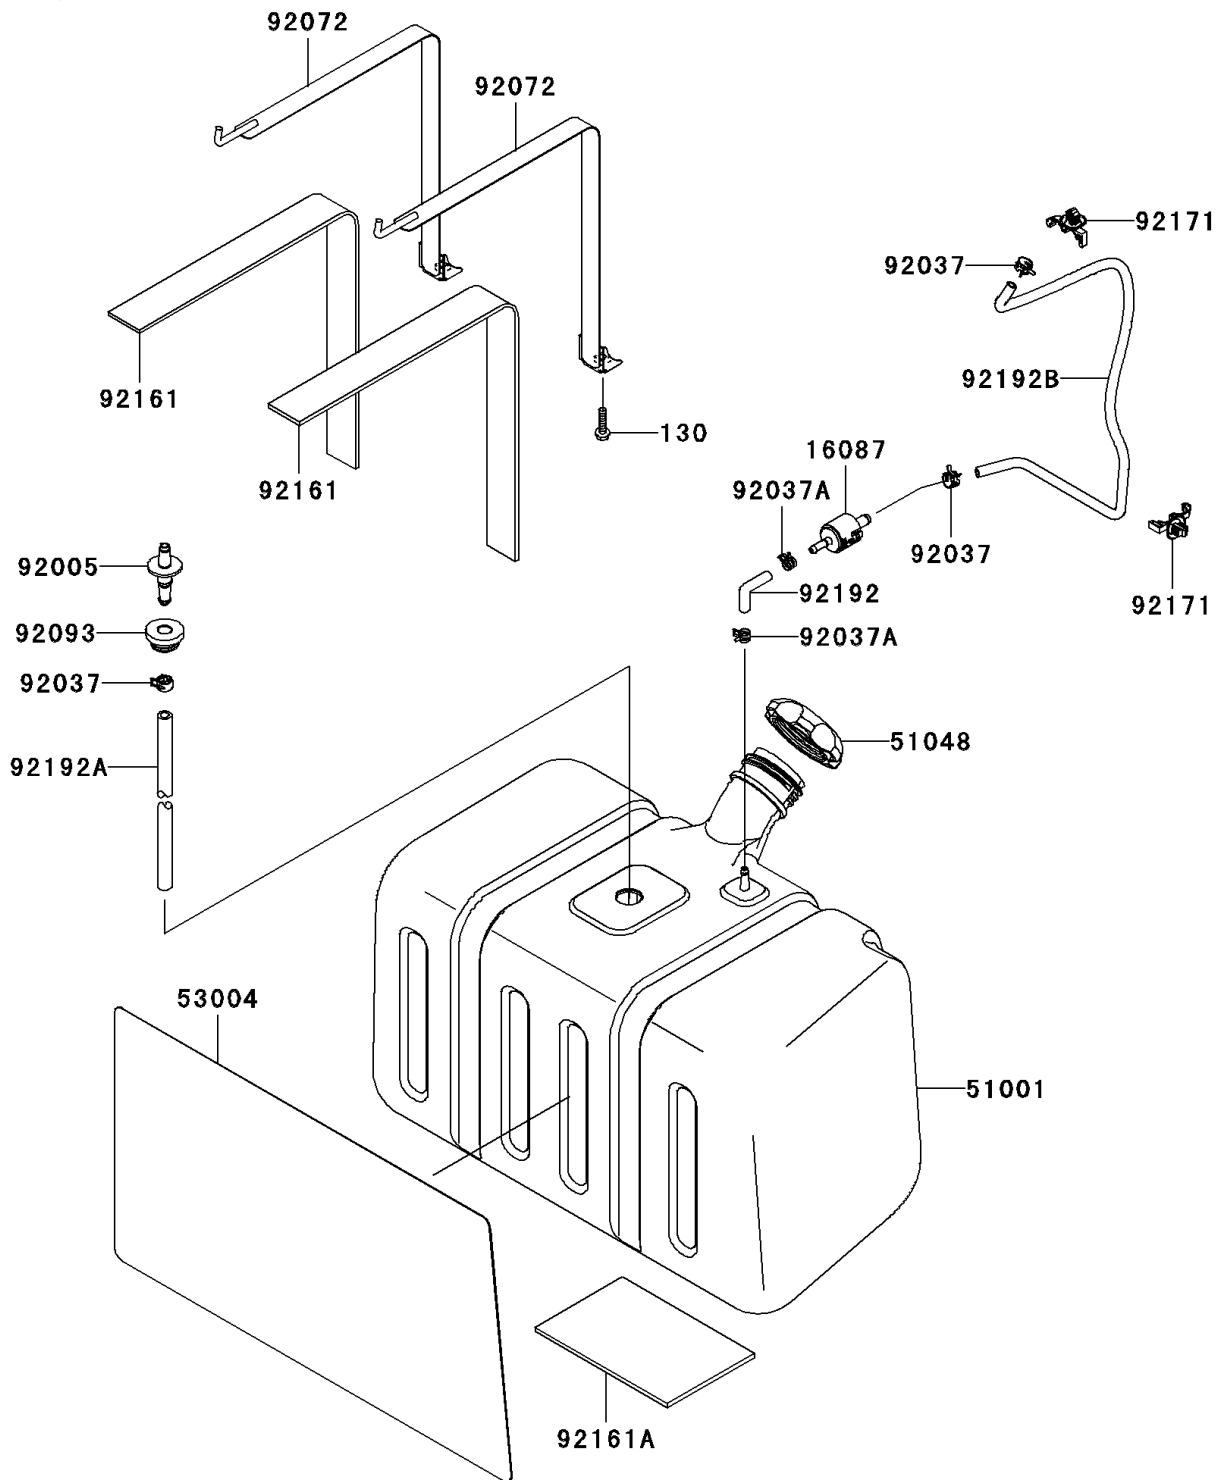

2008 Teryx® 750 4x4 LE PARTS DIAGRAM

Fuel Tank

F2410

2008 Teryx® 750 4x4 LE PARTS LIST

Fuel Tank

| ITEM NAME | PART NUMBER | QUANTITY |
|--|-------------|----------|
| BOLT-FLANGED,6X25 (Ref # 130) | 130BA0625 | 1 |
| VALVE-CHECK (Ref # 16087) | 16087-0002 | 1 |
| TANK-COMP-FUEL (Ref # 51001) | 51001-0266 | 1 |
| CAP-ASSY-TANK,FUEL (Ref # 51048) | 51048-0028 | 1 |
| MAT (Ref # 53004) | 53004-0016 | 1 |
| FITTING (Ref # 92005) | 92005-7501 | 1 |
| CLAMP,HOSE CLIP (Ref # 92037) | 92037-1181 | 1 |
| CLAMP,TUBE (Ref # 92037A) | 92037-1461 | 1 |
| BAND,FUEL TANK (Ref # 92072) | 92072-0114 | 1 |
| SEAL (Ref # 92093) | 92093-0129 | 1 |
| DAMPER (Ref # 92161) | 92161-0426 | 1 |
| DAMPER (Ref # 92161A) | 92161-7508 | 1 |
| CLAMP (Ref # 92171) | 92171-0453 | 1 |
| TUBE,FUEL TANK-CHECK VALVE (Ref # 92192) | 92192-0067 | 1 |
| TUBE,8X13X320 (Ref # 92192A) | 92192-0406 | 1 |
| TUBE (Ref # 92192B) | 92192-0647 | 1 |