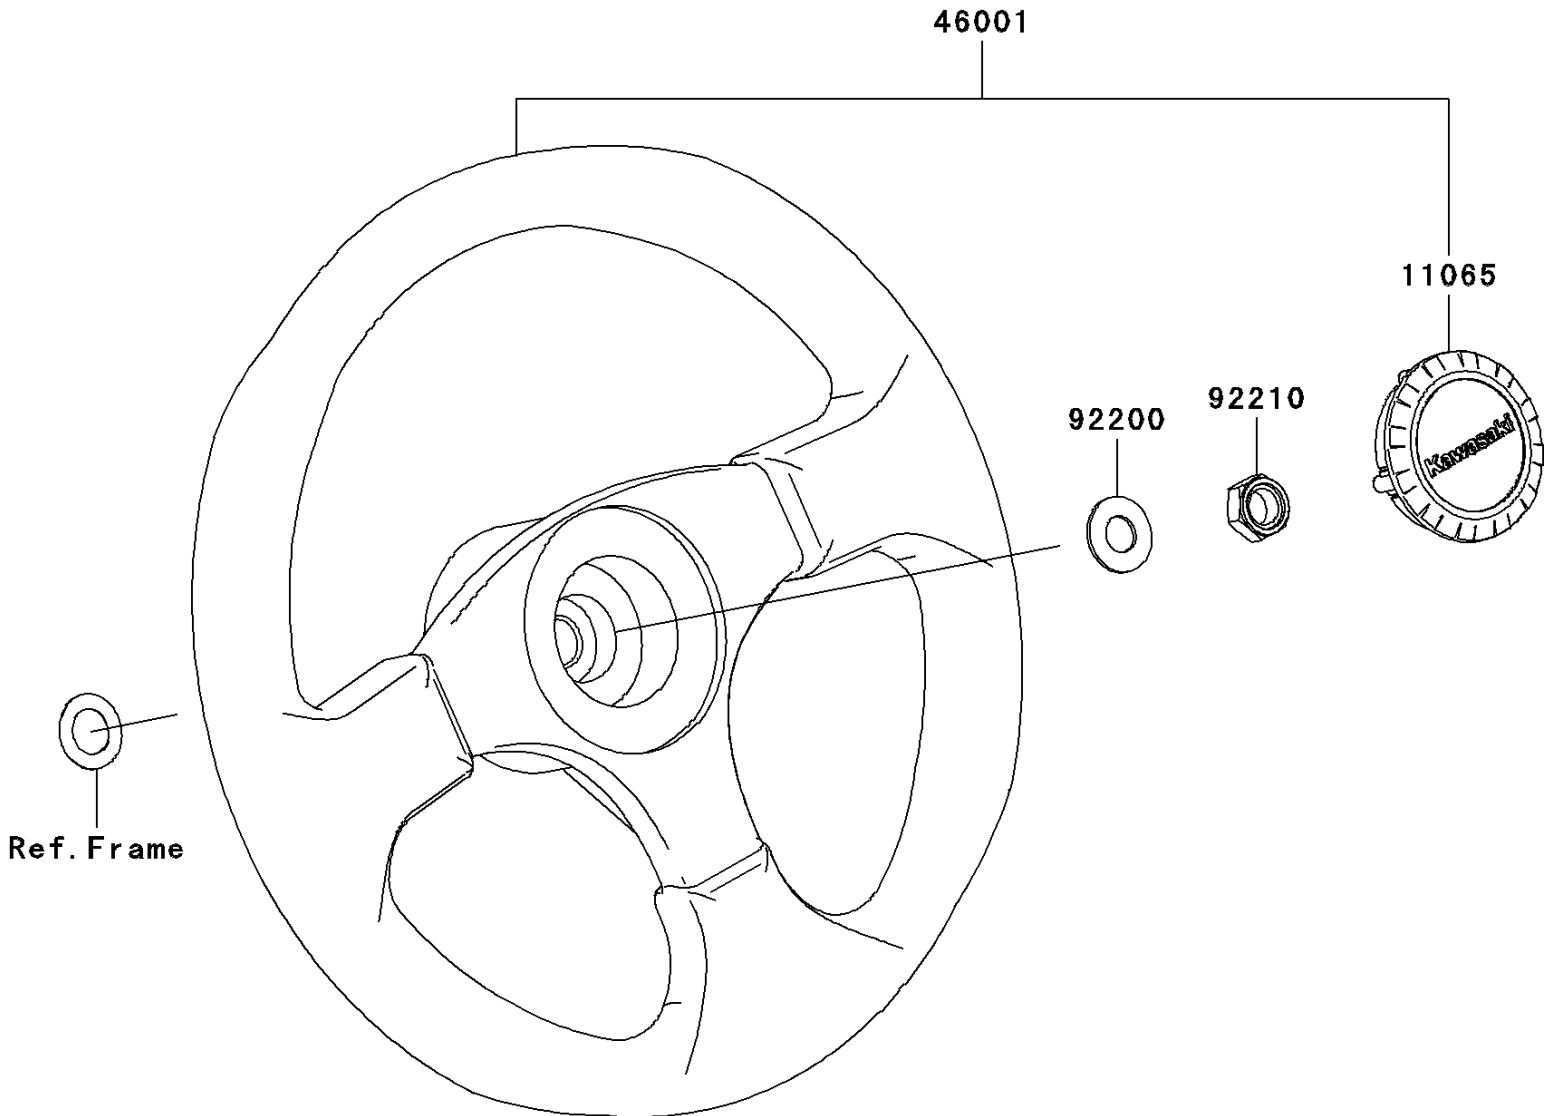

2008 Teryx® 750 4x4 LE PARTS DIAGRAM

Steering Wheel

F2311

2008 Teryx® 750 4x4 LE PARTS LIST

Steering Wheel

ITEM NAME	PART NUMBER	QUANTITY
CAP,HANDLE (Ref # 11065)	11065-0171	1
HANDLE-ASSY (Ref # 46001)	46001-0001	1
WASHER,12.1X25X1.6 (Ref # 92200)	92200-0455	1
NUT,LOCK,12MM (Ref # 92210)	92210-1249	1