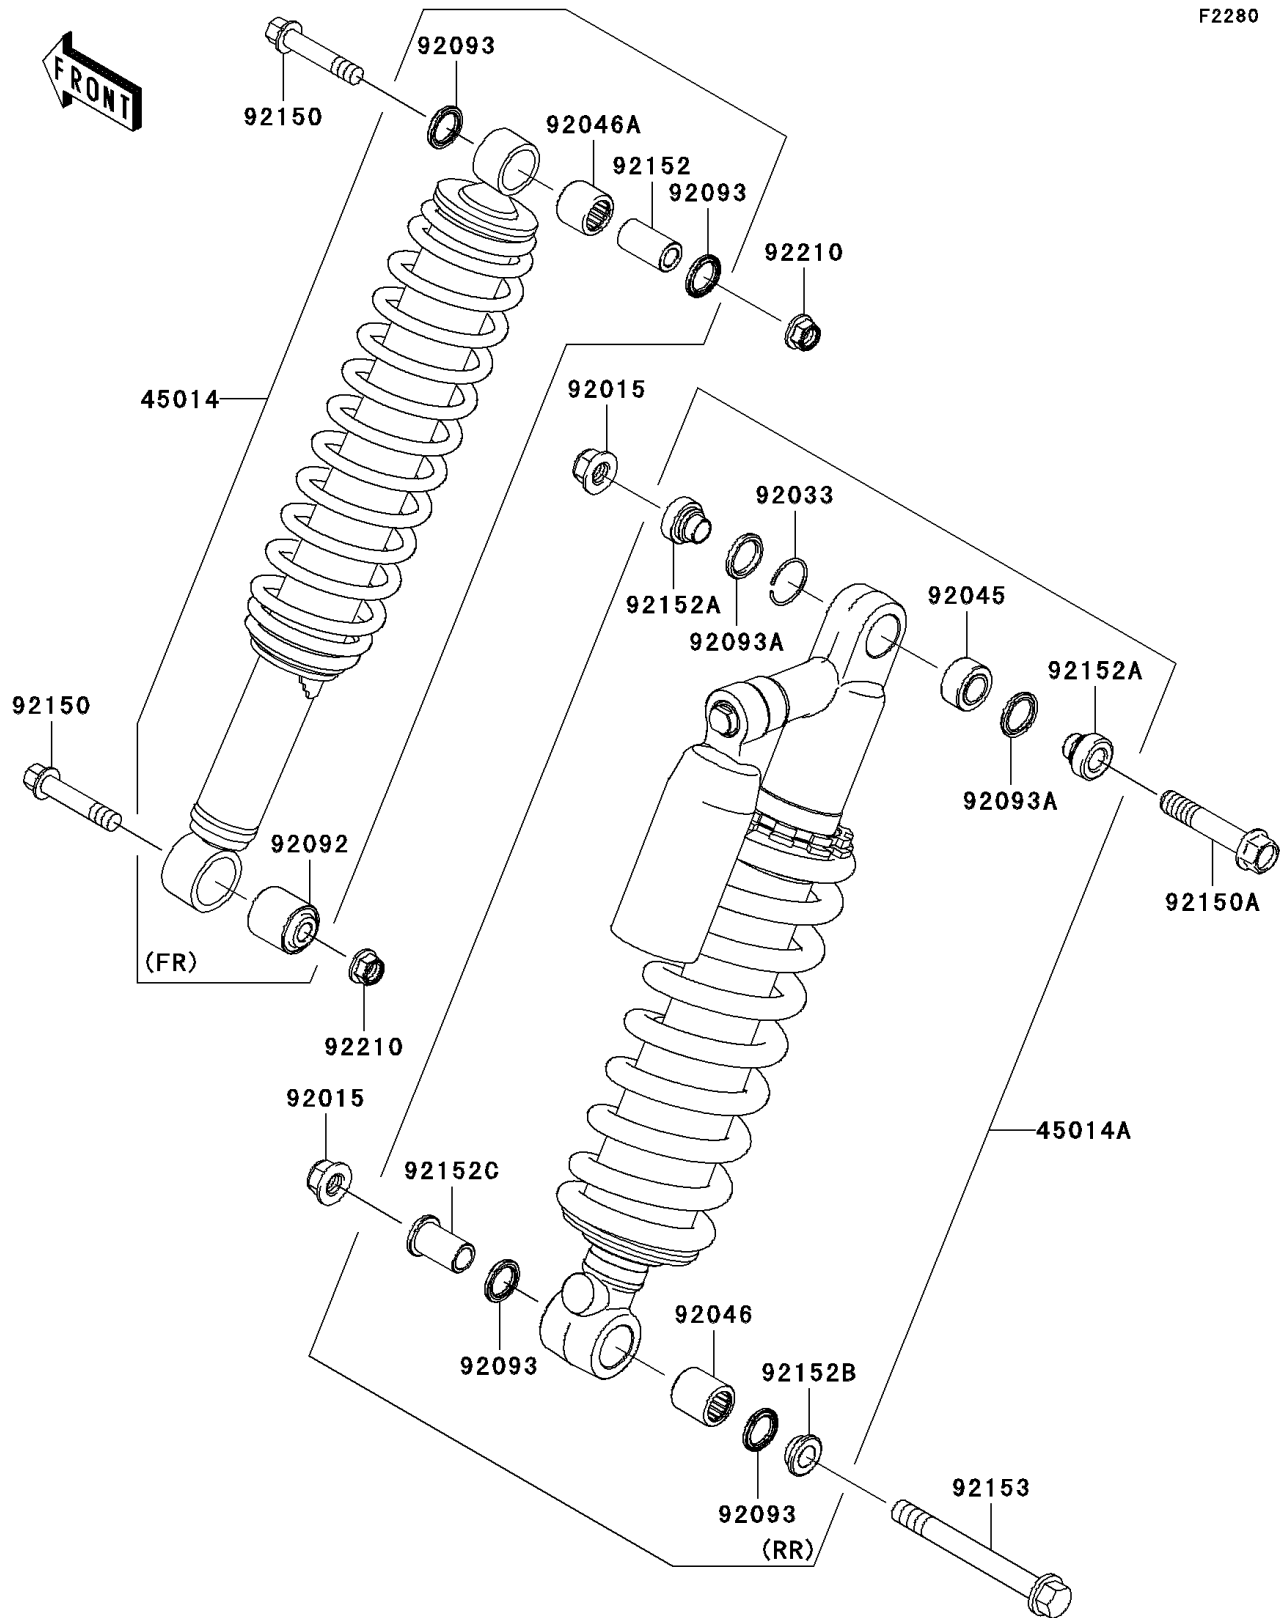

2008 Teryx® 750 4x4 LE PARTS DIAGRAM

Shock Absorber(s)

F2280

2008 Teryx[®] 750 4x4 LE PARTS LIST

Shock Absorber(s)

ITEM NAME	PART NUMBER	QUANTITY
SHOCKABSORBER,FR,S.RED (Ref # 45014)	45014-0232-VM	1
SHOCKABSORBER,RR,S.RED (Ref # 45014A)	45014-0233-VM	1
NUT,LOCK,FLANGED,12MM (Ref # 92015)	92015-1433	1
RING-SNAP (Ref # 92033)	92033-0054	1
BEARING-BALL (Ref # 92045)	92045-0120	1
BEARING-NEEDLE (Ref # 92046)	92046-0031	1
BEARING-NEEDLE (Ref # 92046A)	92046-0032	1
BUSHING-RUBBER (Ref # 92092)	92092-0014	1
SEAL (Ref # 92093)	92093-0124	1
SEAL (Ref # 92093A)	92093-0125	1
BOLT,FLANGED,10X50 (Ref # 92150)	92150-1125	1
BOLT,FLANGED,12X63 (Ref # 92150A)	92150-1258	1
COLLAR (Ref # 92152)	92152-0635	1
COLLAR (Ref # 92152A)	92152-0637	1
COLLAR (Ref # 92152B)	92152-0681	1
COLLAR (Ref # 92152C)	92152-0682	1
BOLT,FRANGED,12X108 (Ref # 92153)	92153-1741	1
NUT,LOCK,FLANGED,10MM (Ref # 92210)	92210-0276	1