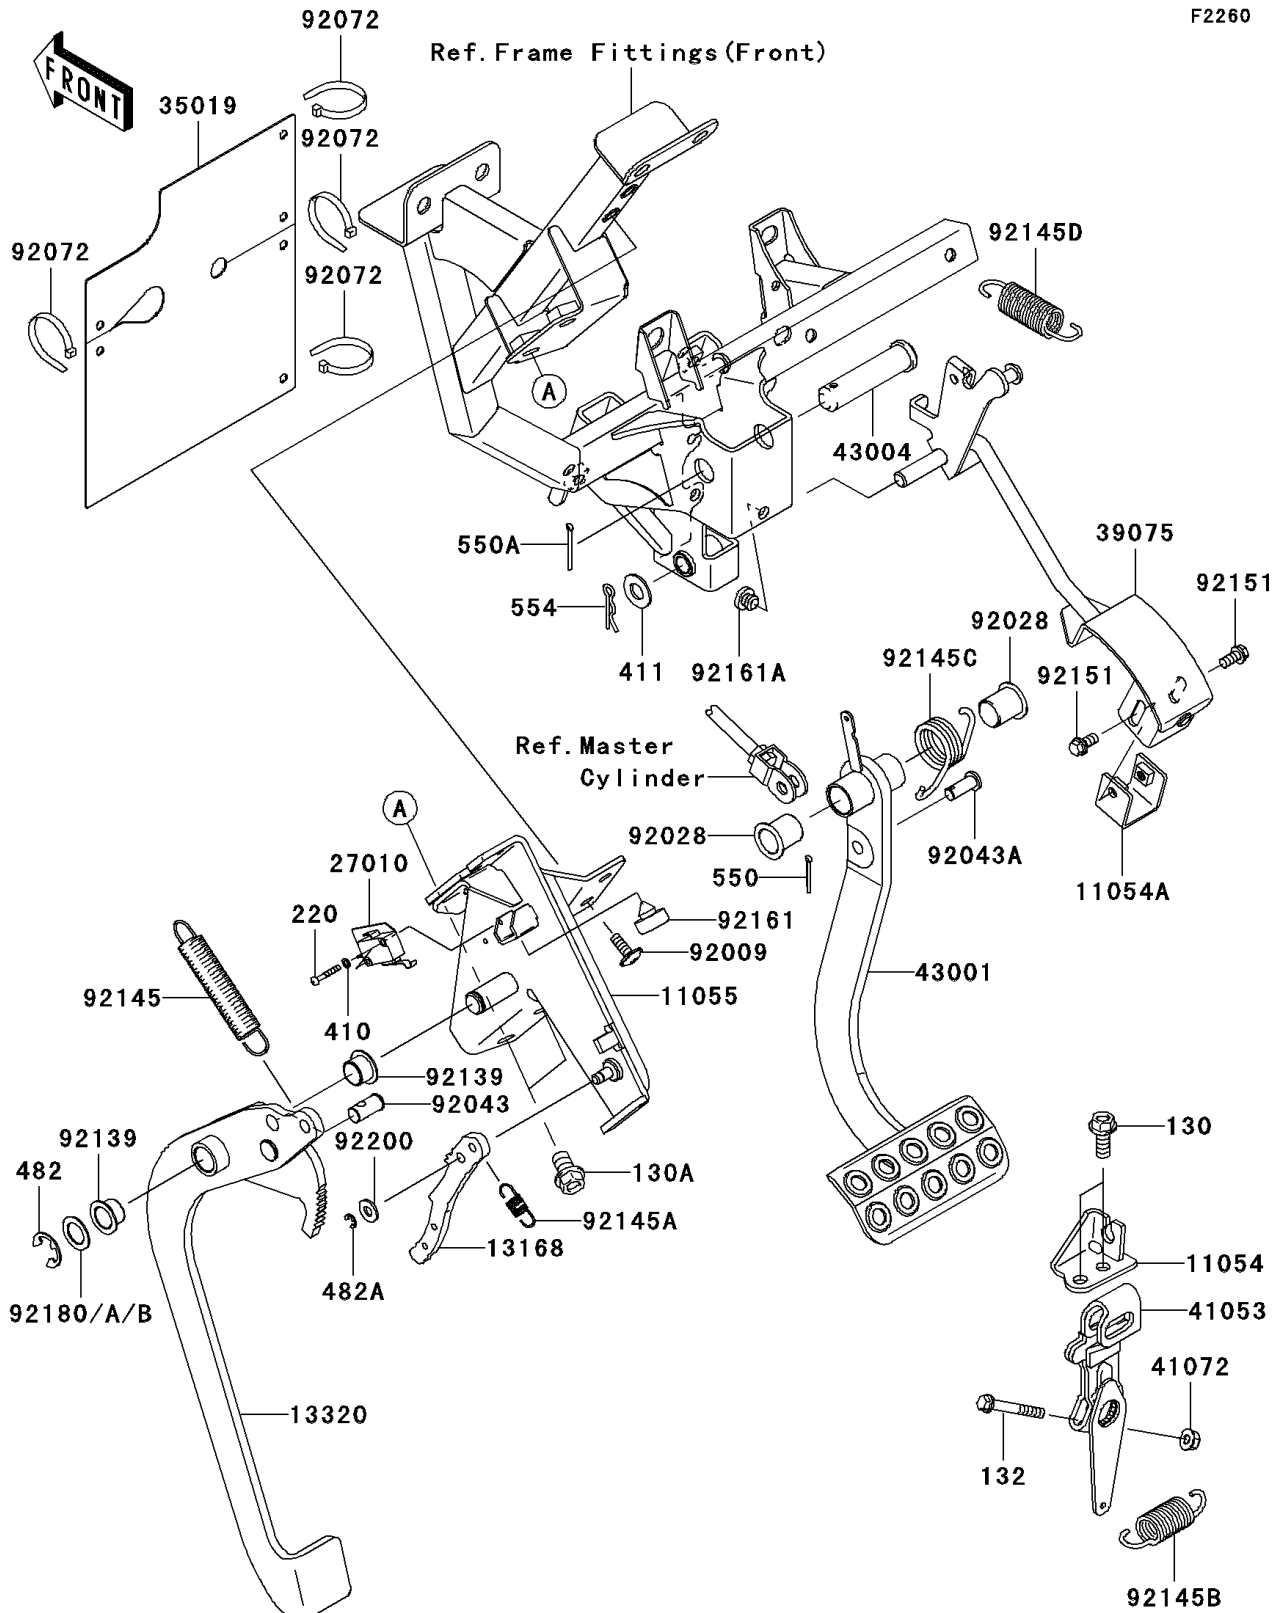

## 2008 Teryx® 750 4x4 LE PARTS DIAGRAM

Brake Pedal/Throttle Lever

F2260

## 2008 Teryx® 750 4x4 LE PARTS LIST

Brake Pedal/Throttle Lever

ITEM NAME	PART NUMBER	QUANTITY
BOLT-FLANGED,8X20 (Ref # 130)	130BB0820	1
BOLT-FLANGED,10X16 (Ref # 130A)	130BB1016	1
BOLT-FLANGED-SMALL,6X40 (Ref # 132)	132BA0640	1
SCREW-PAN-CROSS,3X20 (Ref # 220)	220AA0320	1
WASHER-PLAIN-SMALL,3MM (Ref # 410)	410AA0300	1
WASHER-PLAIN,10MM (Ref # 411)	411AA1000	1
CIRCLIP-TYPE-E,10MM (Ref # 482)	482J0100	1
CIRCLIP-TYPE-E,4MM (Ref # 482A)	482J4000	1
PIN-COTTER,2.5X18 (Ref # 550)	550AA2518	1
PIN-COTTER,2.5X25 (Ref # 550A)	550AA2525	1
BRACKET,BRAKE CABLE (Ref # 11054)	11054-0933	1
BRACKET (Ref # 11054A)	11054-1137	1
BRACKET,BRAKE LEVER (Ref # 11055)	11055-0279	1
LEVER (Ref # 13168)	13168-0174	1
LEVER-ASSY,BRAKE PEDAL (Ref # 13320)	13320-0012	1
SWITCH (Ref # 27010)	27010-0084	1
FLAP (Ref # 35019)	35019-0079	1
LEVER-THROTTLE (Ref # 39075)	39075-0012	1
LEVER-BRAKE CAM (Ref # 41053)	41053-0010	1
NUT,6MM (Ref # 41072)	41072-007	1
LEVER-BRAKE,PEDAL (Ref # 43001)	43001-0103	1
SHAFT-BRAKE (Ref # 43004)	43004-1128	1
SCREW,6X16 (Ref # 92009)	92009-1621	1
BUSHING (Ref # 92028)	92028-1571	1
PIN (Ref # 92043)	92043-0124	1
PIN (Ref # 92043A)	92043-1039	1
BAND,L=188 (Ref # 92072)	92072-1239	1
BUSHING (Ref # 92139)	92139-0182	1
SPRING (Ref # 92145)	92145-0446	1

## 2008 Teryx® 750 4x4 LE PARTS LIST

Brake Pedal/Throttle Lever

ITEM NAME	PART NUMBER	QUANTITY
SPRING (Ref # 92145A)	92145-0447	1
SPRING (Ref # 92145B)	92145-0563	1
SPRING,BRAKE PEDAL RETURN (Ref # 92145C)	92145-0575	1
SPRING (Ref # 92145D)	92145-0636	1
BOLT,6X12 (Ref # 92151)	92151-1997	1
DAMPER (Ref # 92161)	92161-0590	1
DAMPER (Ref # 92161A)	92161-1084	1
SHIM,T=0.8 (Ref # 92180)	92180-0279	1
SHIM,T=1.0 (Ref # 92180A)	92180-0281	1
SHIM,T=1.2 (Ref # 92180B)	92180-0282	1
WASHER,6.5X14.5X1.5 (Ref # 92200)	92200-3775	1
PIN-SNAP,10MM (Ref # 554)	554DA1000	1