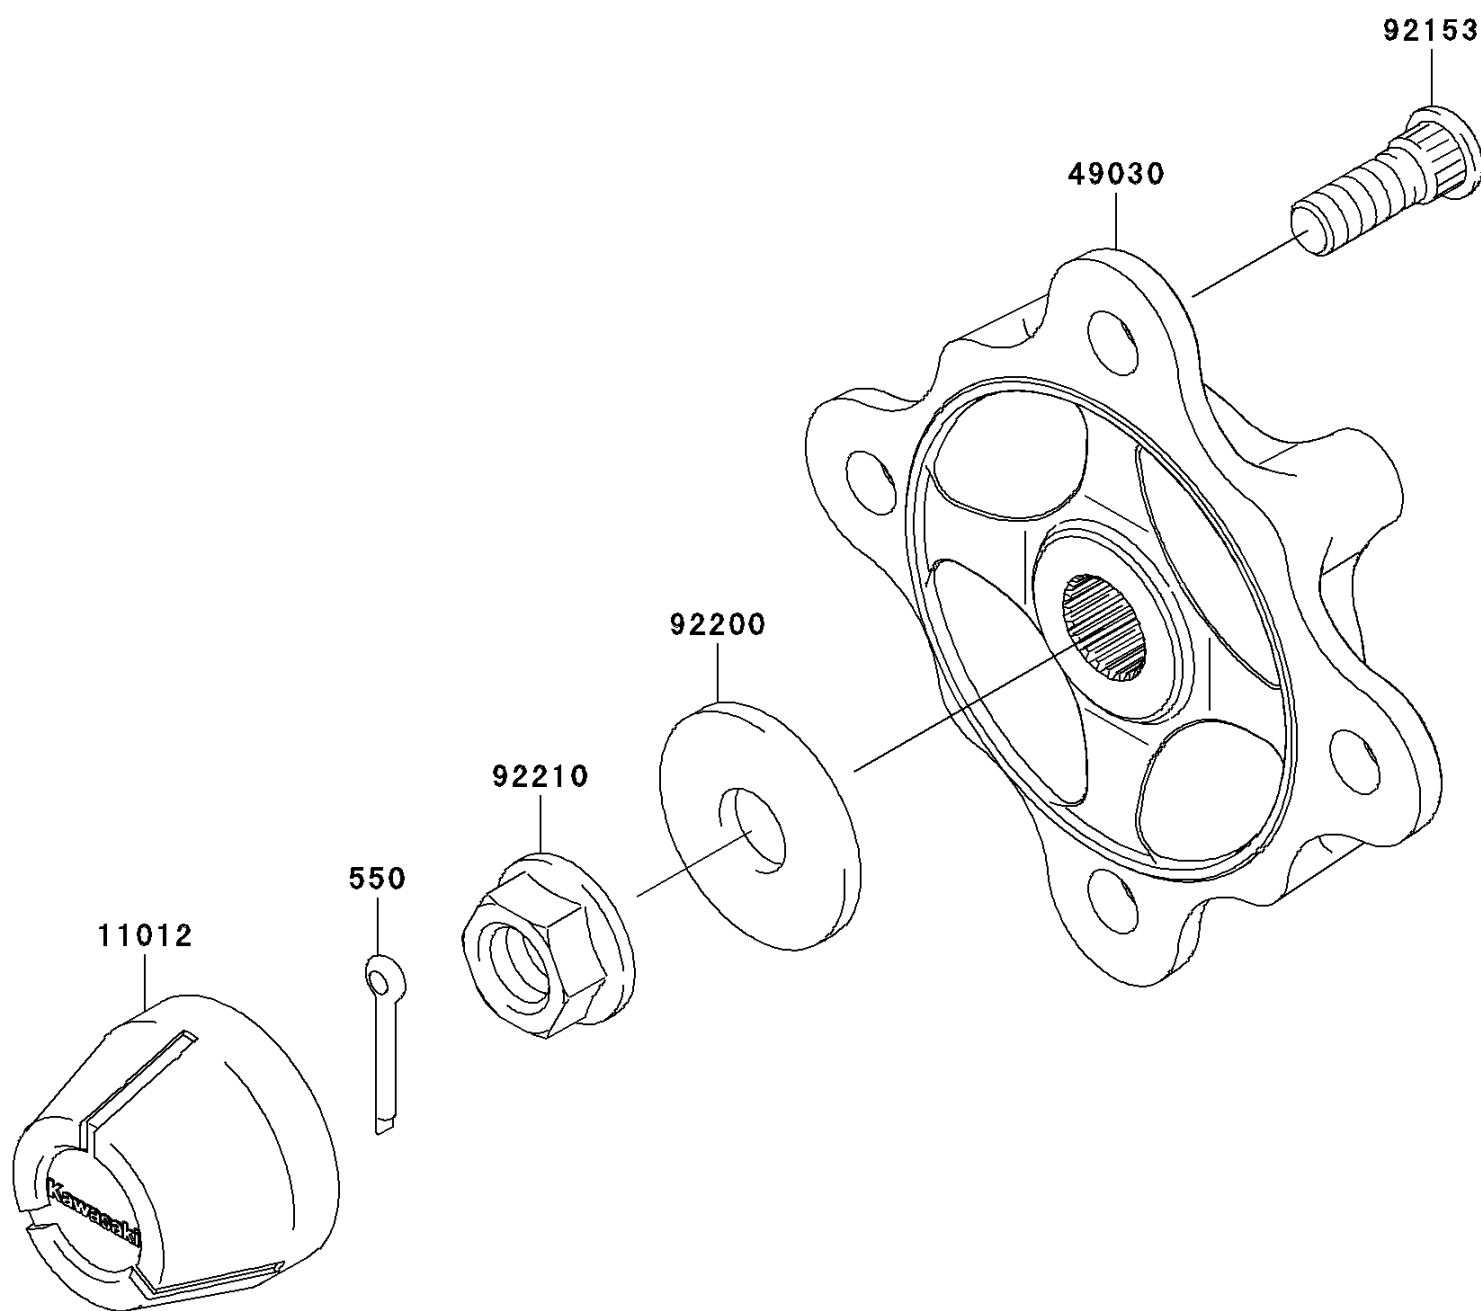

## 2008 Teryx® 750 4x4 LE PARTS DIAGRAM

Front Hubs/Brakes

F2230

## 2008 Teryx® 750 4x4 LE PARTS LIST

Front Hubs/Brakes

ITEM NAME	PART NUMBER	QUANTITY
PIN-COTTER,4.0X30 (Ref # 550)	550AA4030	1
CAP,WHEEL (Ref # 11012)	11012-1969	1
HUB,FR (Ref # 49030)	49030-0036	1
BOLT,12MM (Ref # 92153)	92153-1915	1
WASHER,18.5X52X4.5 (Ref # 92200)	92200-0425	1
NUT,FLANGED,18MM (Ref # 92210)	92210-0132	1