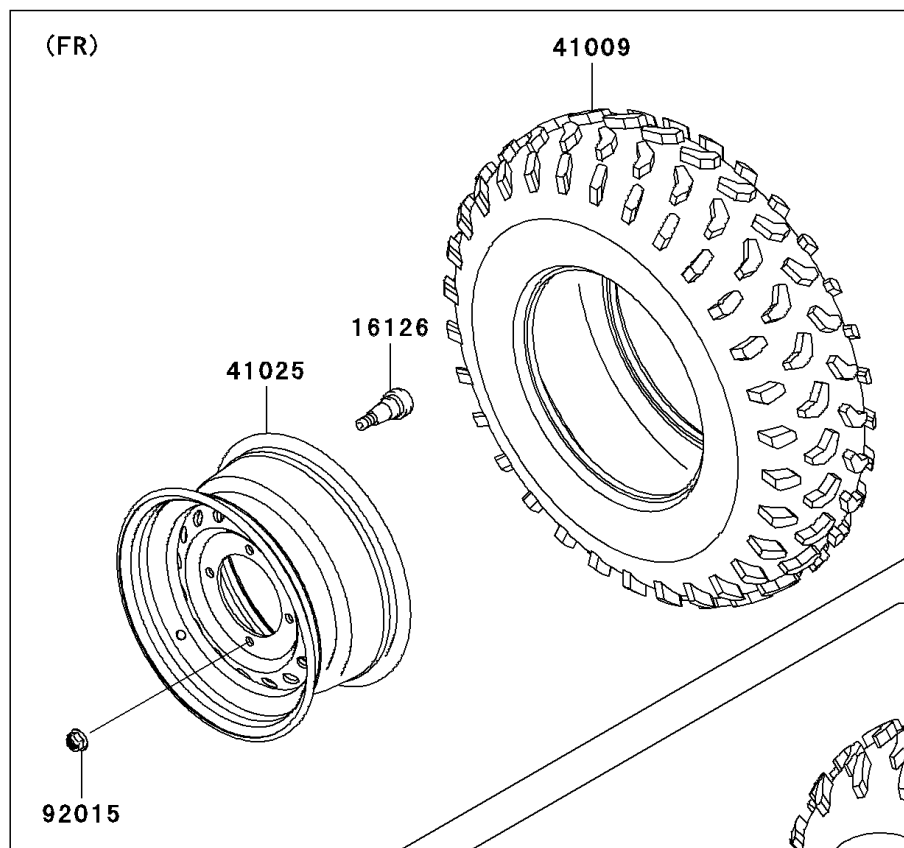

2008 Teryx® 750 4x4 LE PARTS DIAGRAM

Wheels/Tires

F2210

2008 Teryx® 750 4x4 LE PARTS LIST

Wheels/Tires

ITEM NAME	PART NUMBER	QUANTITY
VALVE (Ref # 16126)	16126-4001	1
TIRE,FR,26X8.00-12,M989 (Ref # 41009)	41009-0143	1
TIRE,RR,26X10.00-12,M990 (Ref # 41009A)	41009-0144	1
RIM,FR,12X6.0AT,F.S.BLACK (Ref # 41025)	41025-0077-397	1
RIM,RR,12X8.0AT,F.S.BLACK (Ref # 41025A)	41025-0078-397	1
NUT,12MM (Ref # 92015)	92015-1706	1