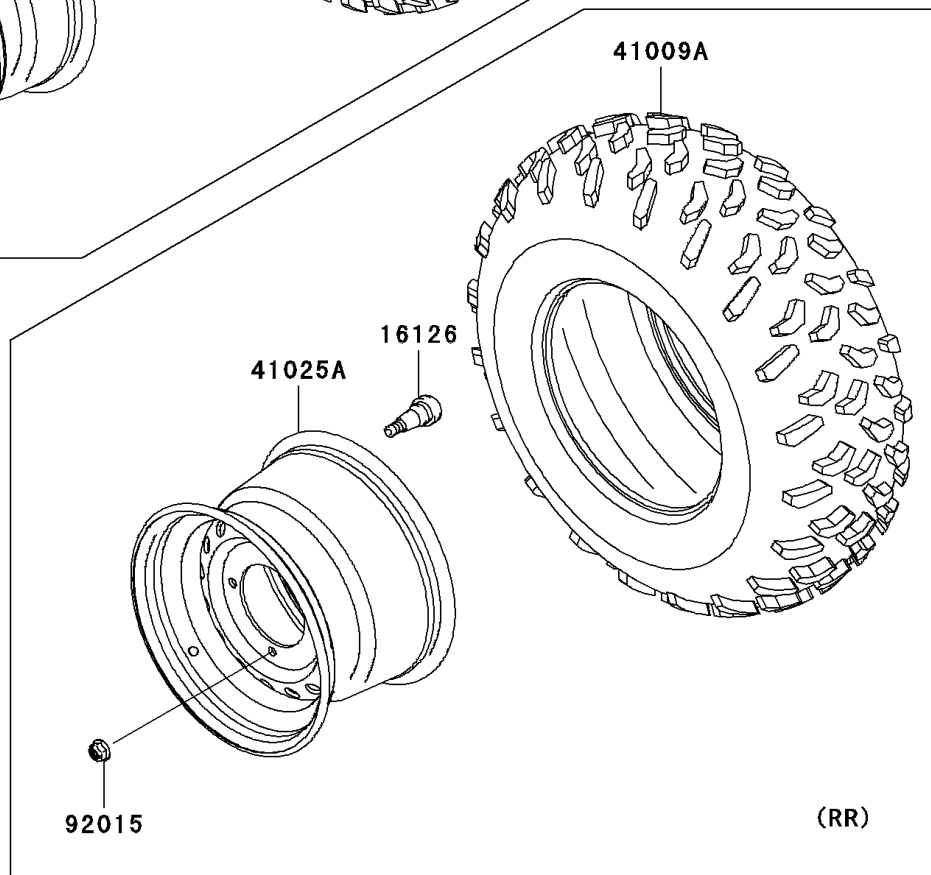

2008 Teryx® 750 4x4 LE PARTS DIAGRAM

Wheels/Tires

F2210

2008 Teryx® 750 4x4 LE PARTS LIST

Wheels/Tires

ITEM NAME	PART NUMBER	QUANTITY
VALVE (Ref # 16126)	16126-4001	1
TIRE,FR,26X8.00-12,M989 (Ref # 41009)	41009-0143	1
TIRE,RR,26X10.00-12,M990 (Ref # 41009A)	41009-0144	1
RIM,FR,12X6.0AT,F.S.BLACK (Ref # 41025)	41025-0077-397	1
RIM,RR,12X8.0AT,F.S.BLACK (Ref # 41025A)	41025-0078-397	1
NUT,12MM (Ref # 92015)	92015-1706	1