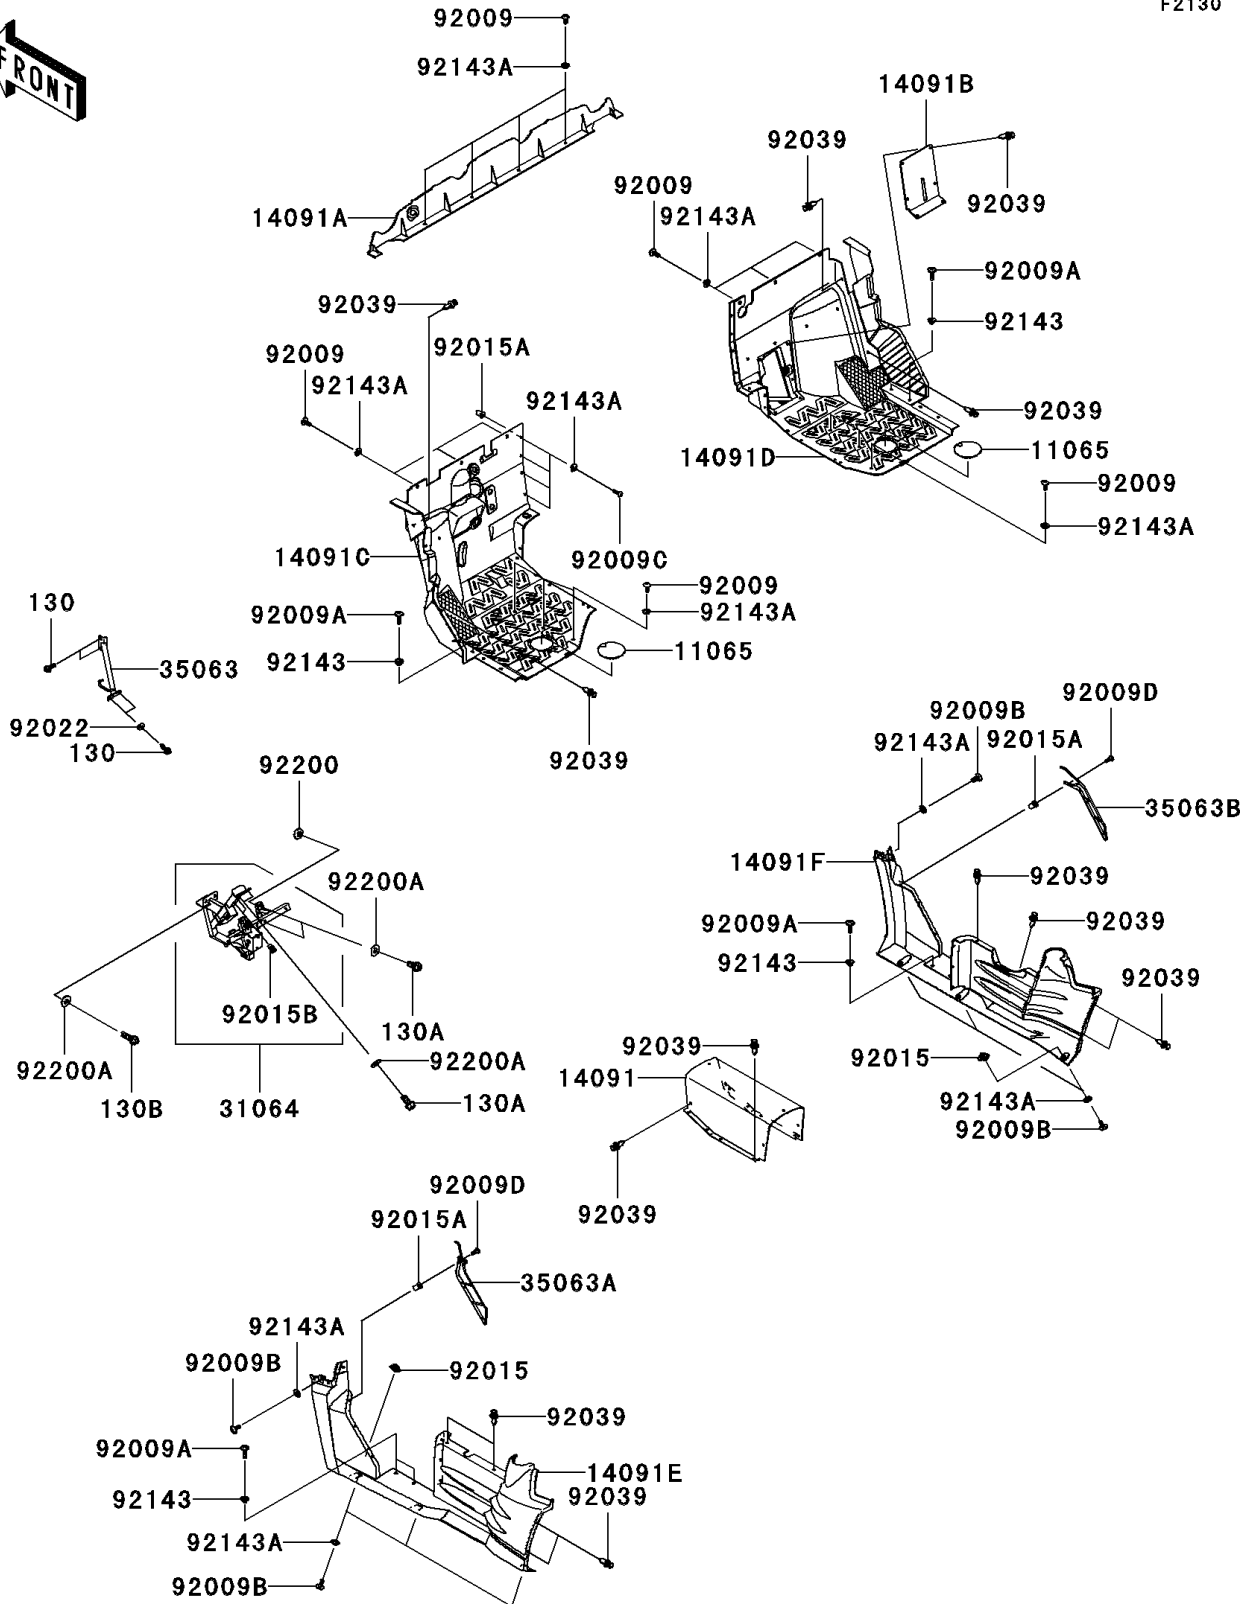

2008 Teryx® 750 4x4 LE PARTS DIAGRAM

Frame Fittings(Front)

F2130

2008 Teryx® 750 4x4 LE PARTS LIST

Frame Fittings(Front)

ITEM NAME	PART NUMBER	QUANTITY
BOLT-FLANGED,6X18 (Ref # 130)	130BB0618	1
BOLT-FLANGED,10X20 (Ref # 130A)	130CA1020	1
BOLT-FLANGED,10X30 (Ref # 130B)	130CB1030	1
CAP (Ref # 11065)	11065-0267	1
COVER,CENTER,F.BLACK (Ref # 14091)	14091-0696-6Z	1
COVER (Ref # 14091A)	14091-0699	1
COVER,F.BLACK (Ref # 14091B)	14091-0731-6Z	1
COVER,FLOOR,LH (Ref # 14091C)	14091-1639	1
COVER,FLOOR,RH (Ref # 14091D)	14091-1640	1
COVER,SIDE,LH,F.BLACK (Ref # 14091E)	14091-1686-6Z	1
COVER,SIDE,RH,F.BLACK (Ref # 14091F)	14091-1687-6Z	1
PIPE-COMP (Ref # 31064)	31064-0138	1
STAY,MASTER CYLINDER (Ref # 35063)	35063-0518	1
STAY,SIDE COVER,LH (Ref # 35063A)	35063-0544	1
STAY,SIDE COVER,RH (Ref # 35063B)	35063-0545	1
SCREW,TAPPING,6X16 (Ref # 92009)	92009-1166	1
SCREW,6X22,BLACK (Ref # 92009A)	92009-1256	1
SCREW,6X16 (Ref # 92009B)	92009-1621	1
SCREW,5X18 (Ref # 92009C)	92009-1655	1
SCREW,5X20 (Ref # 92009D)	92009-1934	1
NUT (Ref # 92015)	92015-1487	1
NUT,WELL,5MM (Ref # 92015A)	92015-1757	1
NUT,POP,6MM,L=15 (Ref # 92015B)	92015-1791	1
WASHER,6.2X15.0X1.2 (Ref # 92022)	92022-2373	1
RIVET (Ref # 92039)	92039-1229	1
COLLAR (Ref # 92143)	92143-1057	1
COLLAR (Ref # 92143A)	92143-1087	1
WASHER,10X22X3.2 (Ref # 92200)	92200-0121	1
WASHER,10.3X23X1.6 (Ref # 92200A)	92200-2009	1