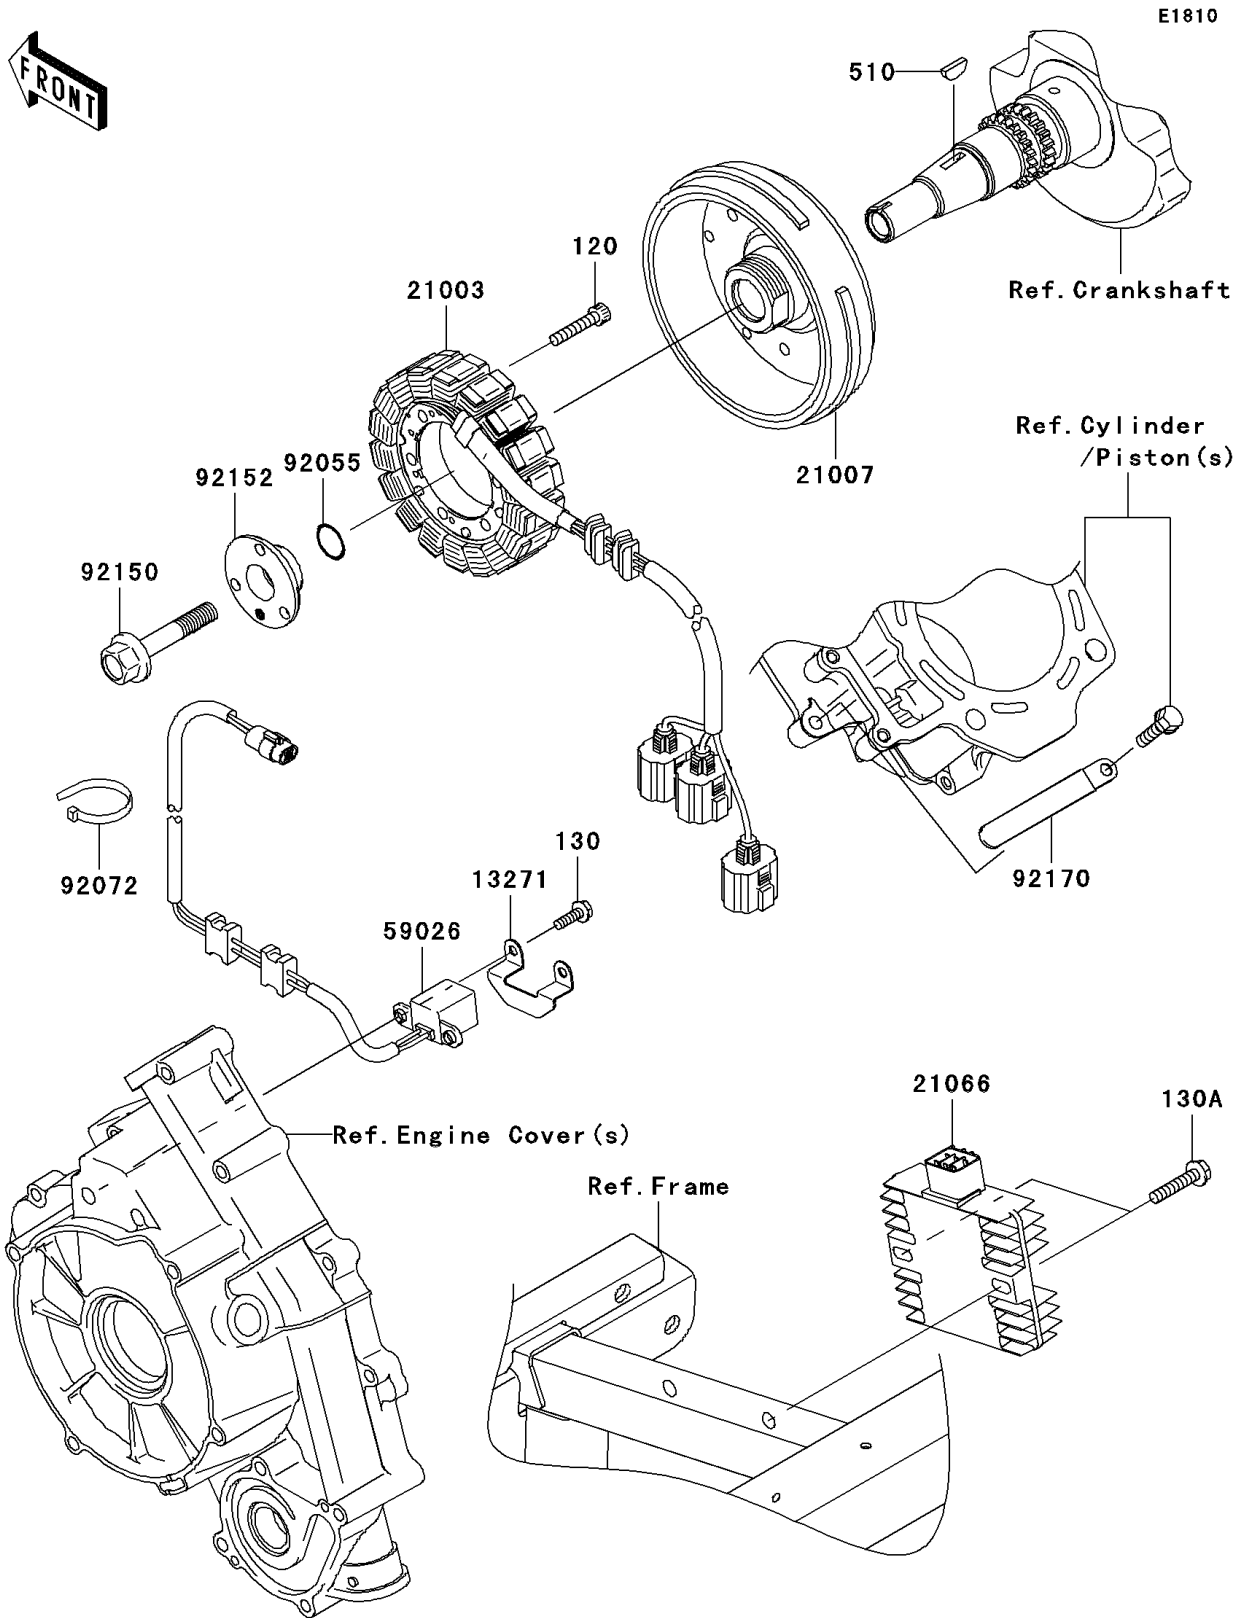

2008 Teryx® 750 4x4 LE PARTS DIAGRAM

Generator

2008 Teryx® 750 4x4 LE PARTS LIST

Generator

ITEM NAME	PART NUMBER	QUANTITY
BOLT-SOCKET,6X28 (Ref # 120)	120CA0628	1
BOLT-FLANGED,5X16 (Ref # 130)	130BA0516	1
BOLT-FLANGED,6X30 (Ref # 130A)	130BB0630	1
KEY-WOODRUFF (Ref # 510)	510A4200	1
PLATE (Ref # 13271)	13271-1369	1
STATOR (Ref # 21003)	21003-0077	1
ROTOR (Ref # 21007)	21007-1367	1
REGULATOR-VOLTAGE (Ref # 21066)	21066-0030	1
COIL-PULSING (Ref # 59026)	59026-1159	1
RING-O,19.8X2.2 (Ref # 92055)	92055-1215	1
BAND,L=188 (Ref # 92072)	92072-1239	1
BOLT,12X65 (Ref # 92150)	92150-1987	1
COLLAR,20X51X17 (Ref # 92152)	92152-1467	1
CLAMP (Ref # 92170)	92170-1925	1