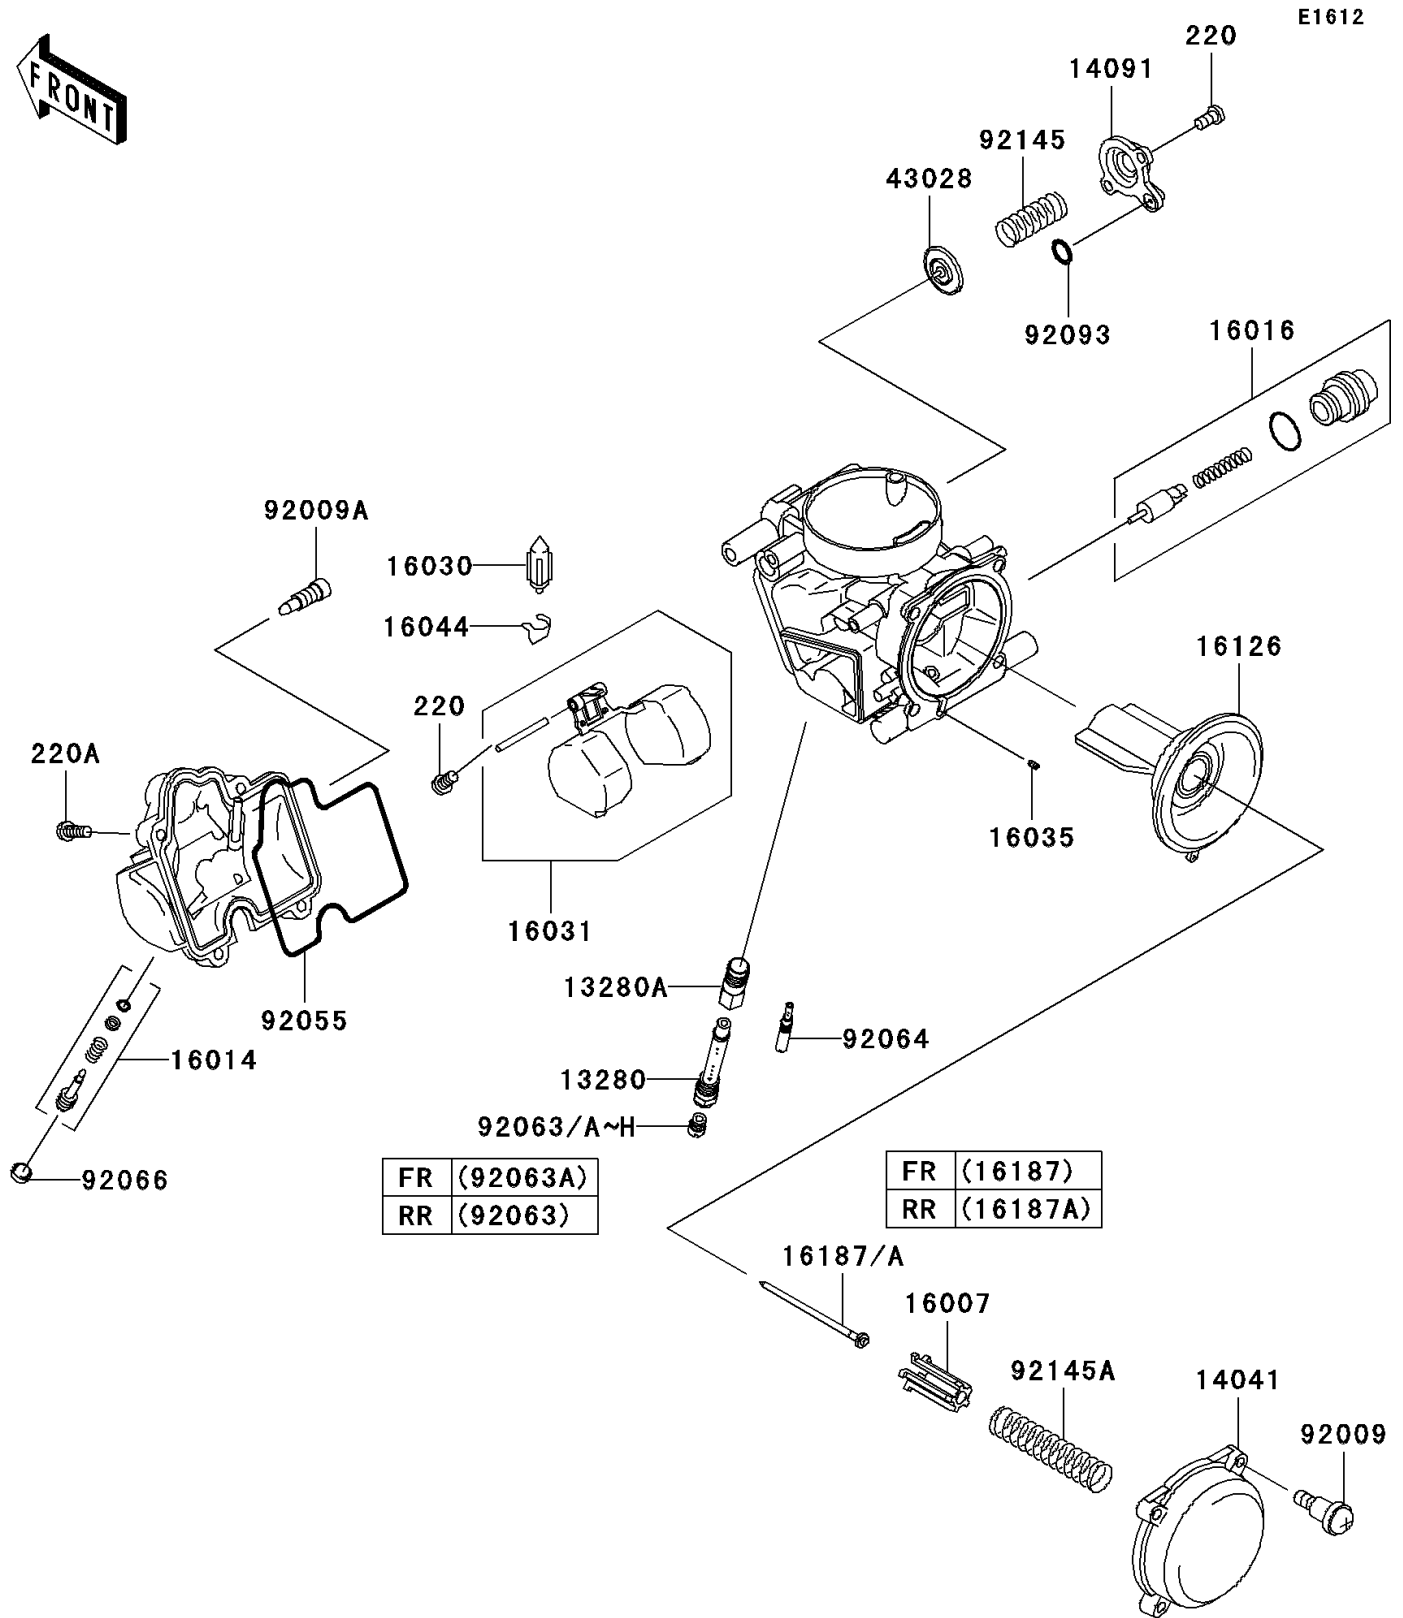

## 2008 Teryx® 750 4x4 LE PARTS DIAGRAM

Carburetor Parts

## 2008 Teryx® 750 4x4 LE PARTS LIST

Carburetor Parts

ITEM NAME	PART NUMBER	QUANTITY
SCREW-PAN-CROS,4X8 (Ref # 220)	220AA0408	1
SCREW-PAN-CROS,4X14 (Ref # 220A)	220AA0414	1
HOLDER (Ref # 13280)	13280-0115	1
HOLDER,JET (Ref # 13280A)	13280-1096	1
CAP-CHAMBER,MIXING (Ref # 14041)	14041-1091	1
COVER,AIR CUT VALVE (Ref # 14091)	14091-1246	1
SEAT-SPRING,VALVE (Ref # 16007)	16007-1117	1
SCREW-PILOT AIR (Ref # 16014)	16014-0009	1
PLUNGER (Ref # 16016)	16016-1117	1
VALVE-FLOAT (Ref # 16030)	16030-1007	1
FLOAT (Ref # 16031)	16031-1097	1
JET-AIR,LEAK (Ref # 16035)	16035-1055	1
CLAMP,FLOAT VALVE (Ref # 16044)	16044-007	1
VALVE (Ref # 16126)	16126-0015	1
NEEDLE-JET,N3RL,FR (Ref # 16187)	16187-0281	1
NEEDLE-JET,NFCH,RR (Ref # 16187A)	16187-0282	1
DIAPHRAGM,AIR CUT VALVE (Ref # 43028)	43028-1085	1
SCREW,4X4.4 (Ref # 92009)	92009-1549	1
SCREW,DRAIN,6X0.75 (Ref # 92009A)	92009-1551	1
RING-O,FLOAT CHAMBER (Ref # 92055)	92055-1589	1
JET-MAIN,#140,RR (Ref # 92063)	92063-1013	1
JET-MAIN,#135,FR (Ref # 92063A)	92063-1014	1
JET-MAIN,#138 (Ref # 92063B)	92063-1015	1
JET-MAIN,#142 (Ref # 92063C)	92063-1016	1
JET-MAIN,#145 (Ref # 92063D)	92063-1017	1
JET-MAIN,#125 (Ref # 92063E)	92063-1069	1
JET-MAIN,#128 (Ref # 92063F)	92063-1074	1
JET-MAIN,#130 (Ref # 92063G)	92063-1075	1
JET-MAIN,#132 (Ref # 92063H)	92063-1076	1

## 2008 Teryx® 750 4x4 LE PARTS LIST

Carburetor Parts

ITEM NAME	PART NUMBER	QUANTITY
JET-PILOT,#38 (Ref # 92064)	92064-0011	1
PLUG,PILOT AIR SCREW,6.9X2 (Ref # 92066)	92066-1051	1
SEAL,"U"RING (Ref # 92093)	92093-1046	1
SPRING,AIR CUT VALVE (Ref # 92145)	92145-0097	1
SPRING,VACUUM VALVE (Ref # 92145A)	92145-1064	1